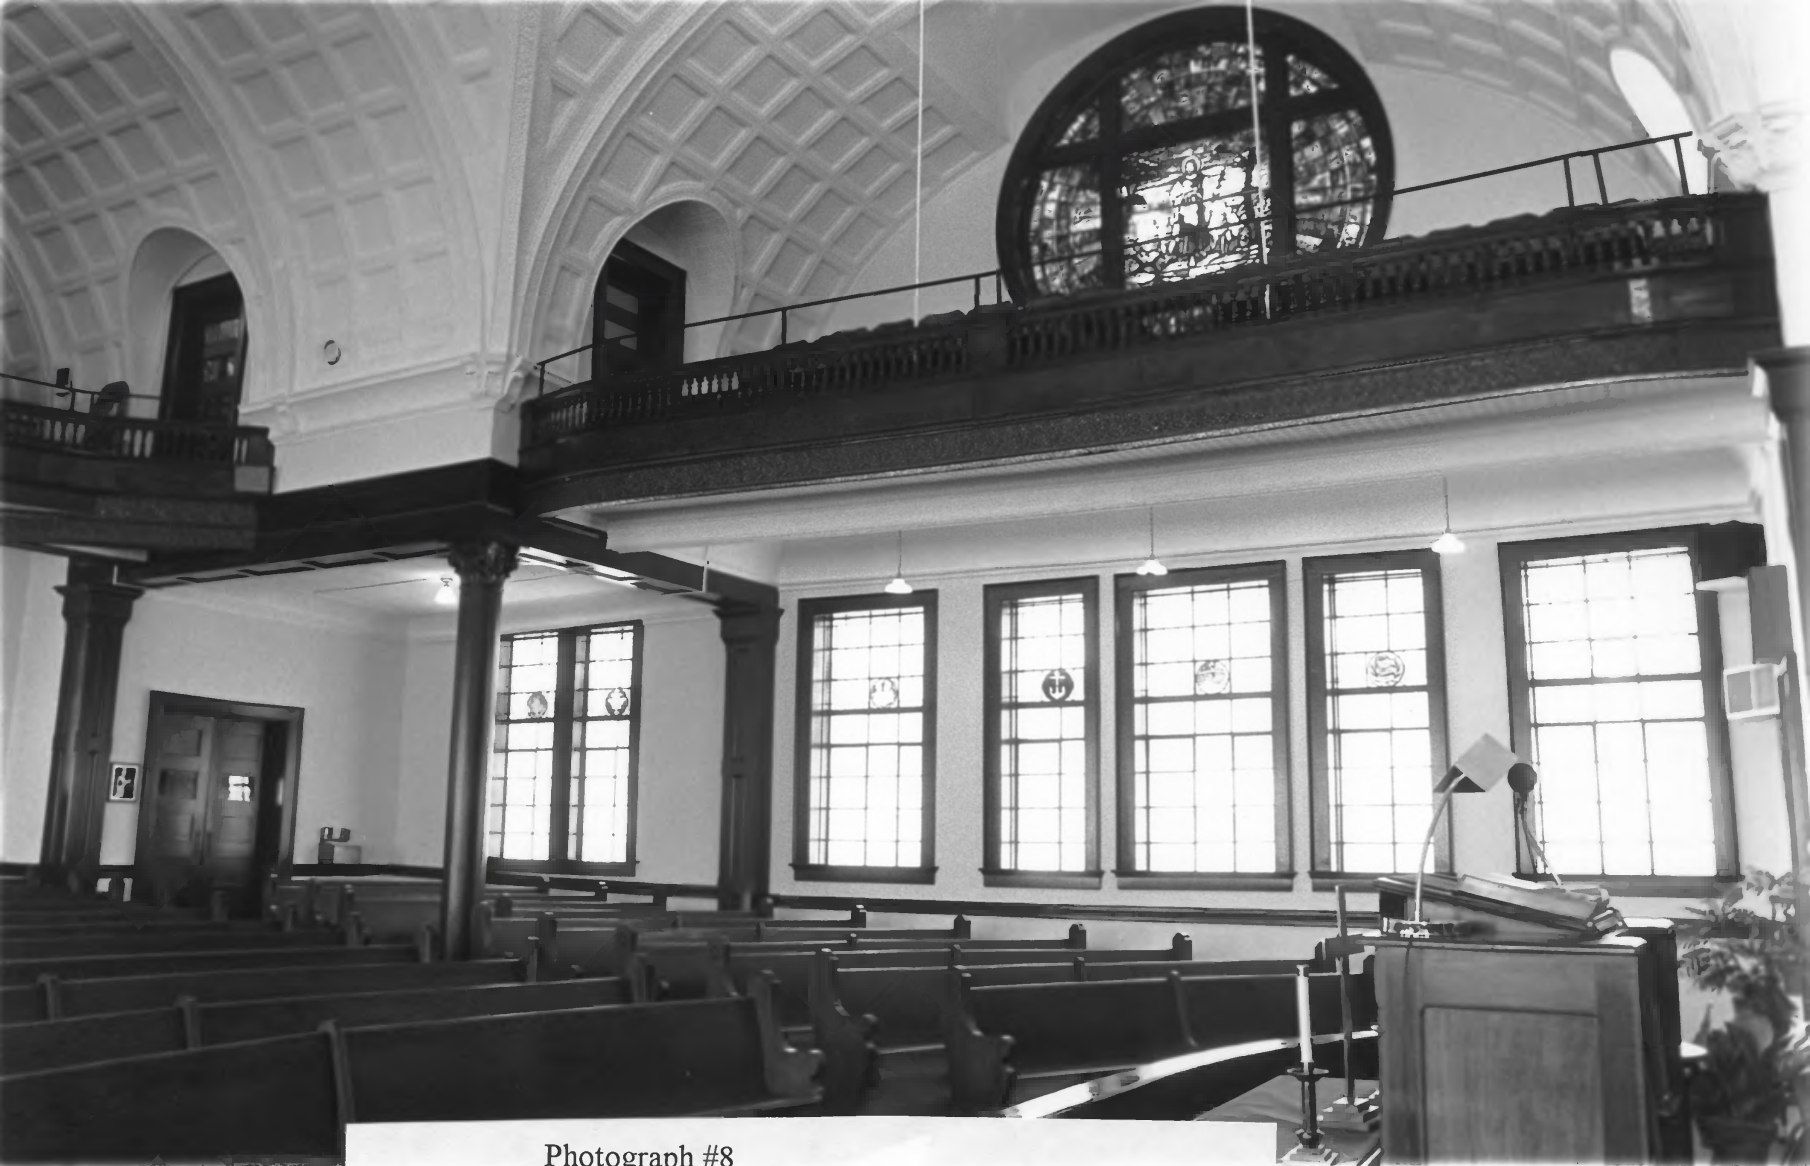

Front (west) and side (south) elevations of parsonage,
showing addition to church (right).

Photograph #5

Brown Chapel AME Church, Selma, AL

Perry Varner, August 1997

West elevation of addition, showing parsonage (left) and church (right).

Photograph #6
Brown Chapel AME Church, Selma, AL
Greg Felkins, August 1997
Interior view from west balcony, looking toward pulpit.

Photograph #7
Brown Chapel AME Church, Selma, AL
Greg Felkins, August 1997
Interior view of main sanctuary, looking west.