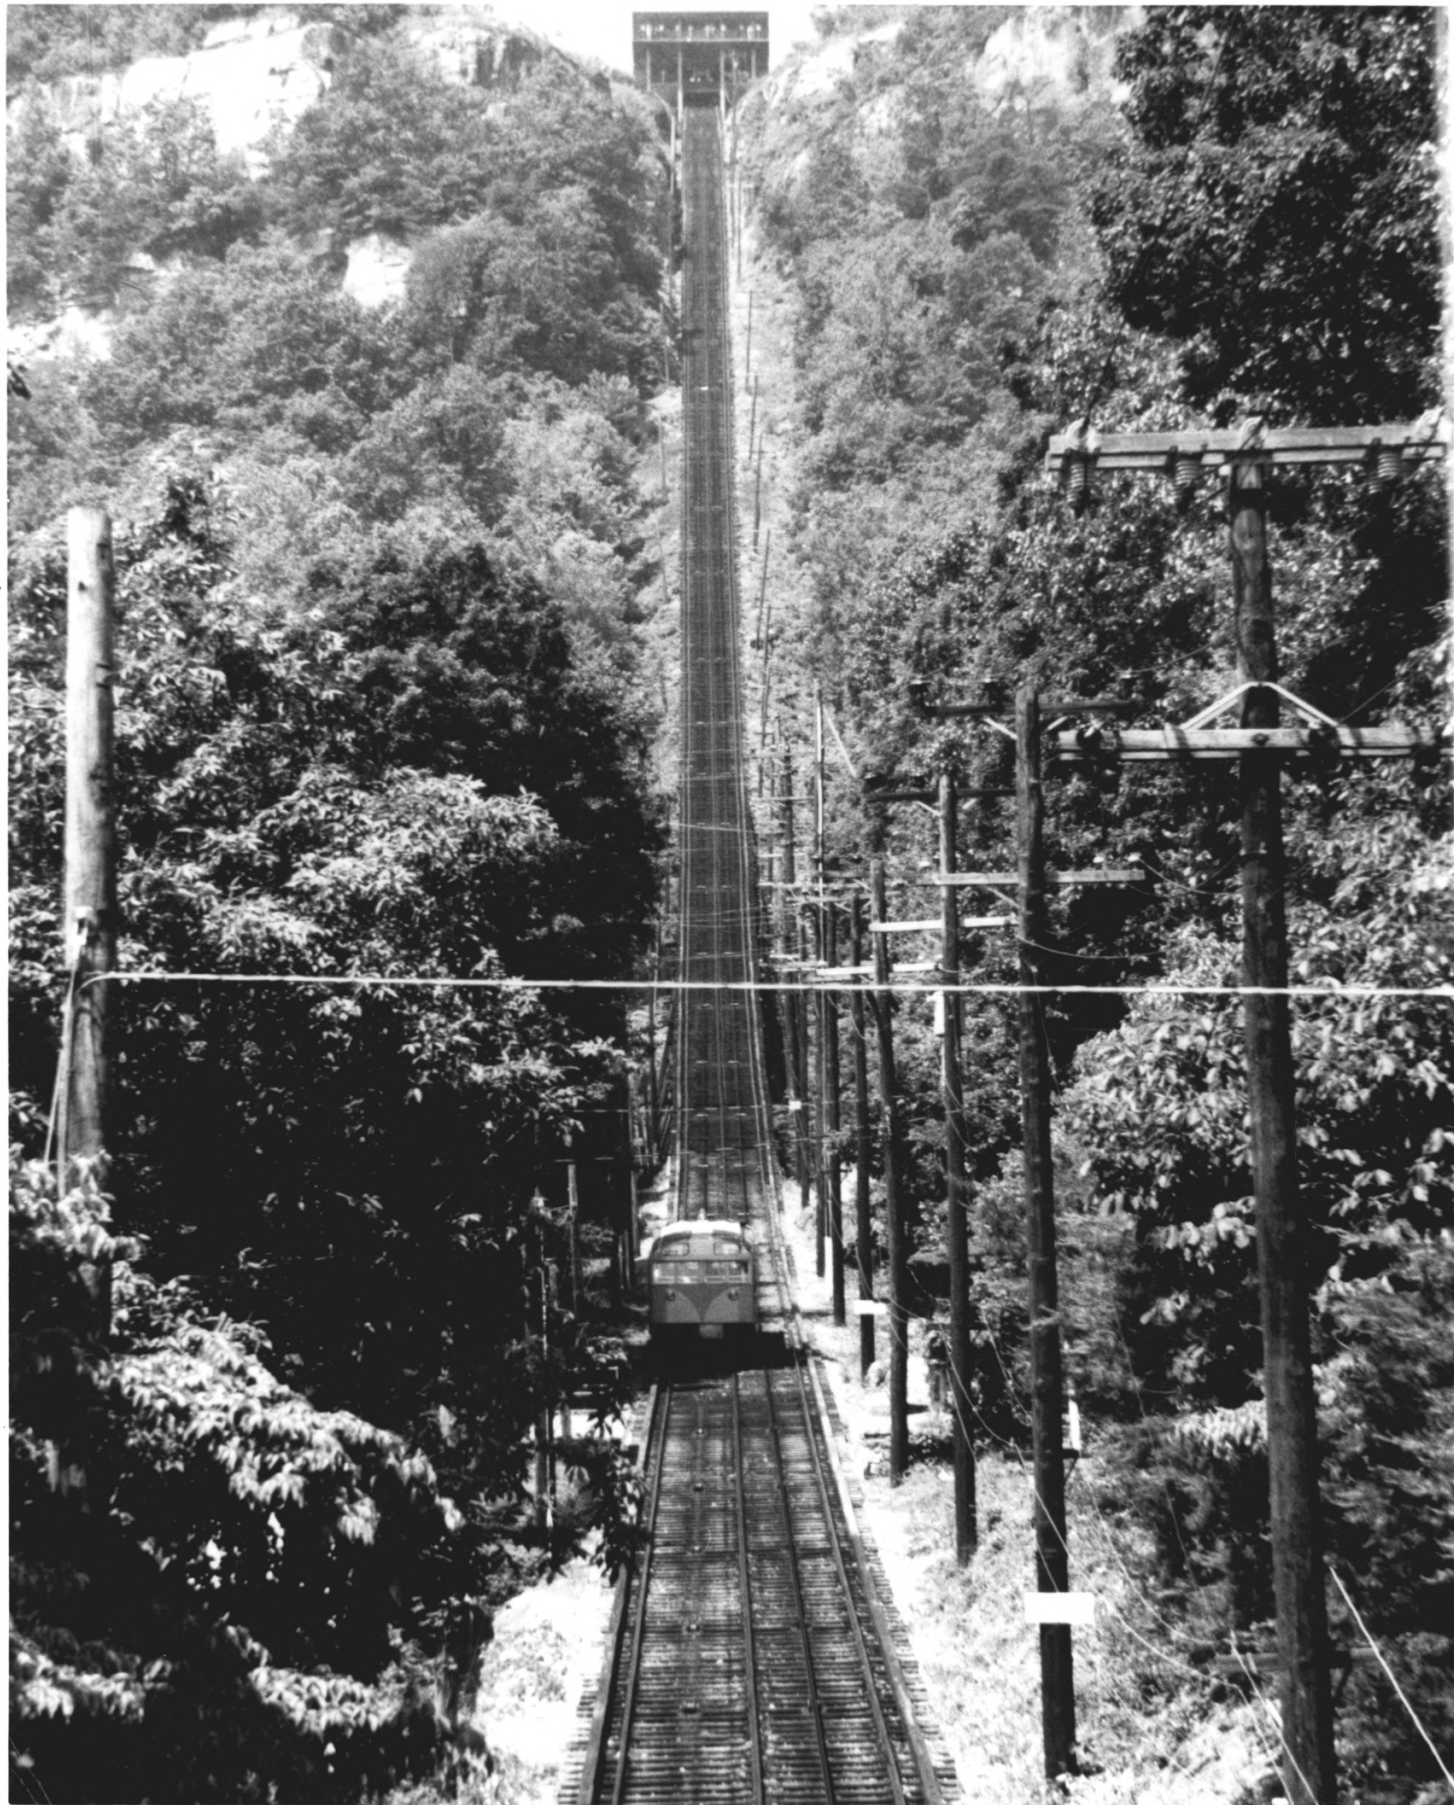

2. LOCATION

STATE Tennessee	COUNTY Hamilton	TOWN Chattanooga/Lookout Mt.
STREET AND NUMBER		

3. PHOTO REFERENCE

PHOTO CREDIT Ellen Beasley	DATE May, 1972	NEGATIVE FILED AT Tennessee Historical Comm.
-------------------------------	-------------------	--

4. IDENTIFICATION

DESCRIBE VIEW, DIRECTION, ETC.

Looking east on the incline, showing the cars meeting at the center

TN-3

NPS Number 4/26/73

Title: Lookout Mt. Incline Railway

Loc. HAMILTON, TENN

Looking west on incline