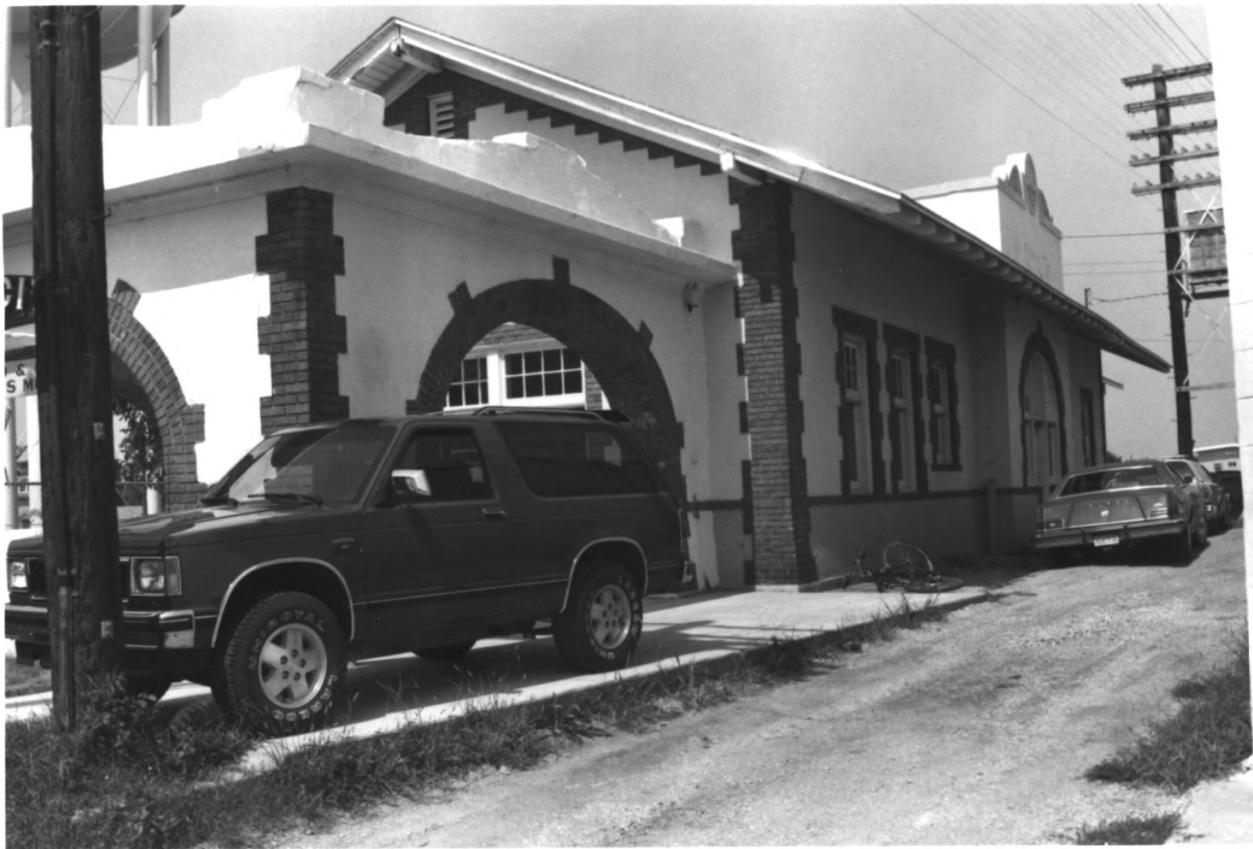

B8307 Santa Fe Depot, Osage City, Kans.

Santa Fe Depot  
Osage City, Kansas

c. 1920

Kansas State Historical Society  
Northeast view, West facade  
Southelevation

1 of 19

Osage City Depot

Osage City, Kansas

c. 1950

Kansas State Historical Society

Northeast view, west facade - South elevation

2 of 19

Osage City Depot

Osage City, Kansas

Martha Hagedorn - Krass

September, 1988

Kansas State Historical Society

Southeast view, West facade, North elevation

3 of 19

Osage City Depot

Osage City, Kansas

Martha Hagedorn - Krass

September, 1988

Kansas State Historical Society

Northwest view, East facade

4 of 19

Osage city Depot  
Osage City, Kansas

Martha Wagedorn - Krass  
September, 1988

Kansas State Historical Society  
North view, south elevation

5 of 19

Osage City Depot  
Osage City, Kansas