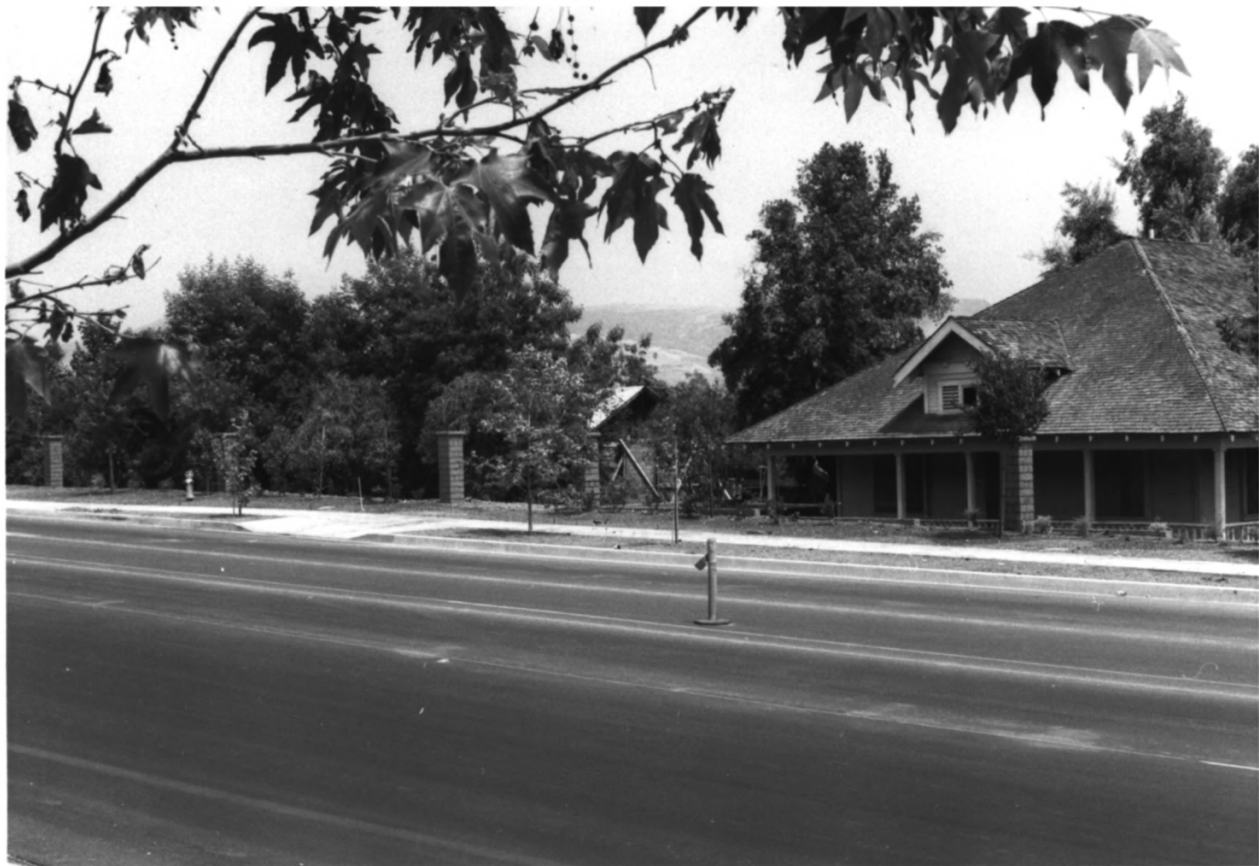

DOE

AUG 21 1979

HARRISON HOUSE

ORANGE COUNTY

San Juan Capistrano, California

Photo by City of San Juan Capistrano 1979

Negative at City Hall

View of west side of building, looking
southeast

Photo # 1 of 8

JUL 24 1979

Showing Ortega Highway before widening

HARRISON HOUSE

ORANGE

2 of 8

COUNTY DOE

27832 Ortega Highway

AUG 21 1979

San Juan Capistrano, CA 92675

Pam Hallan

JUL 24 1979

1979 - May

City Hall - San Juan Capistrano

view looks toward southeast and
shows house and roof of Parra Adobe

Ortega Highway after widening