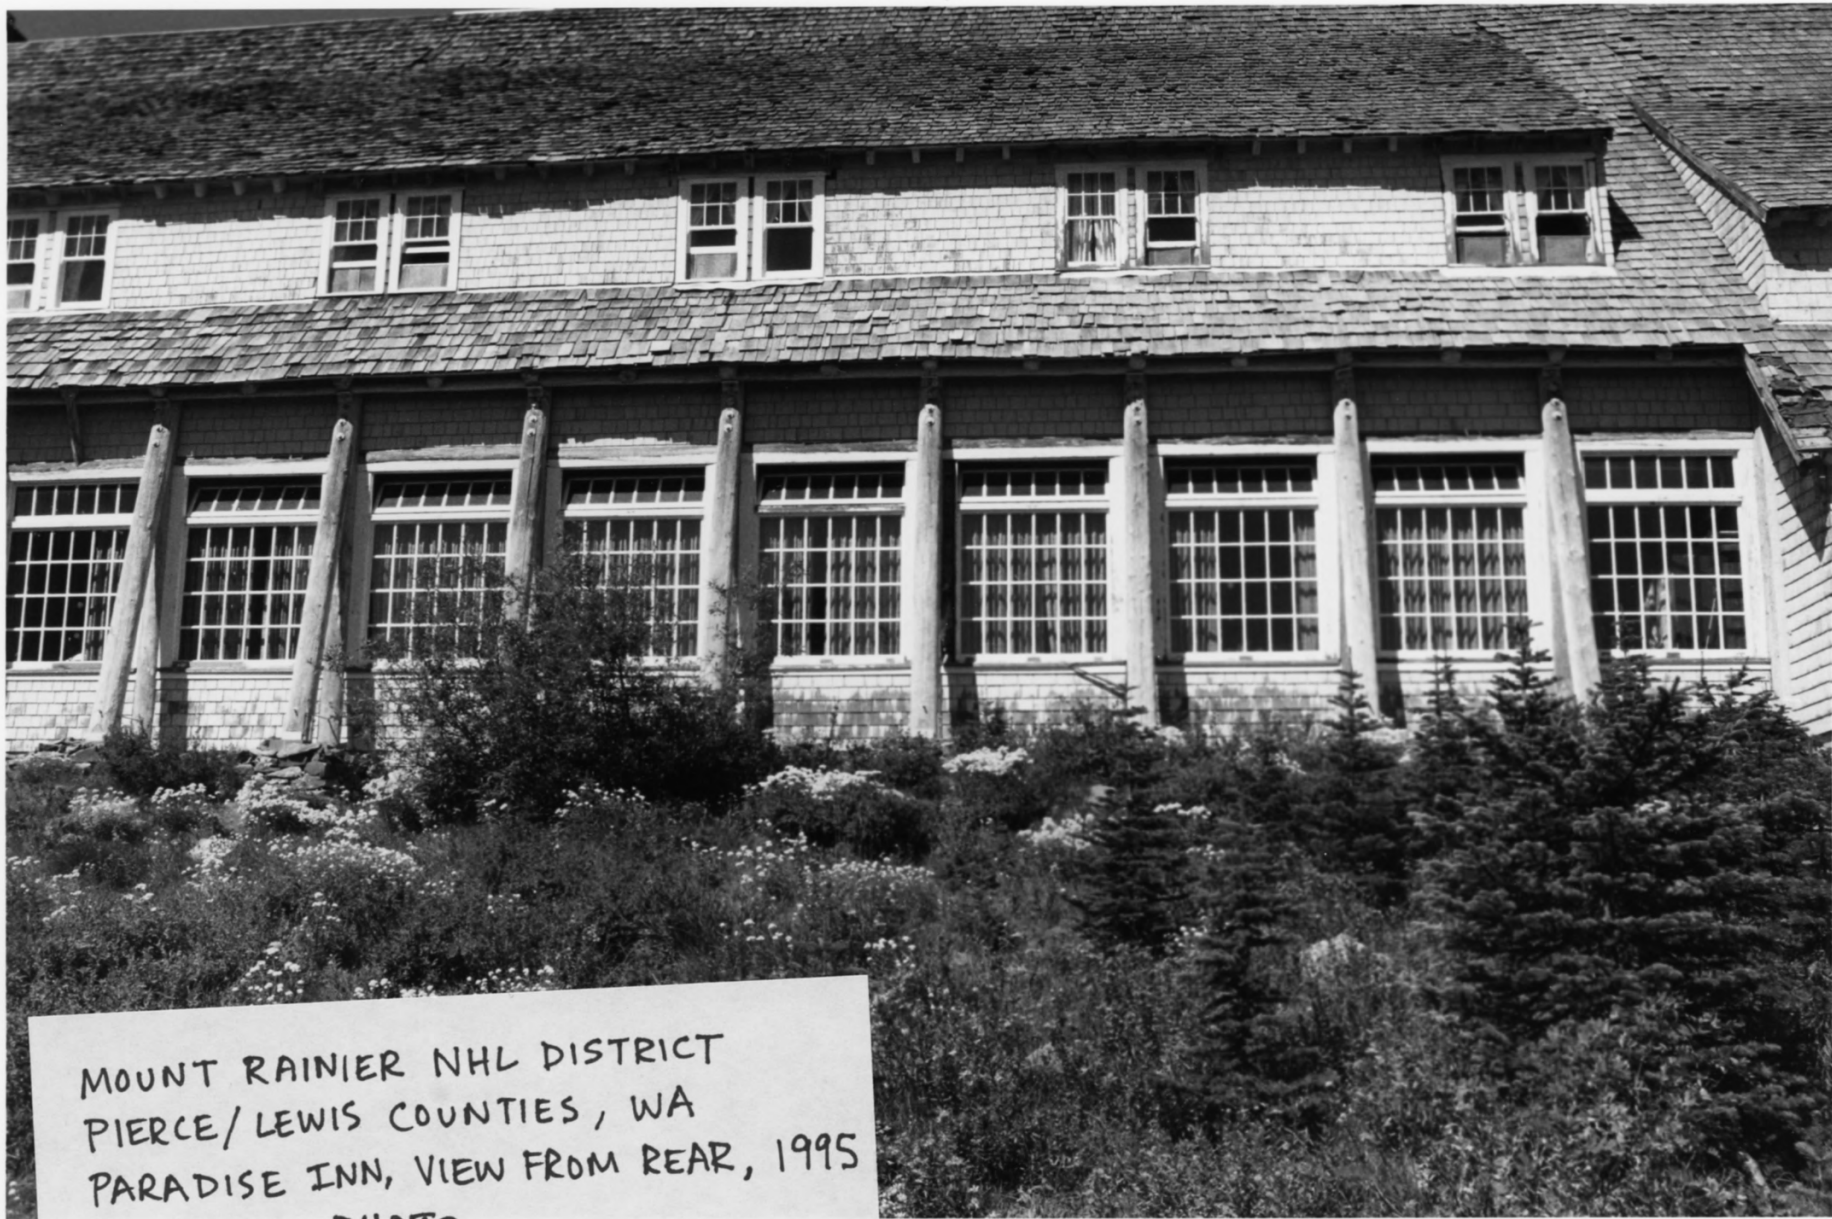

MOUNT RAINIER NHL DISTRICT
PIERCE/LEWIS COUNTIES, WA
PARADISE INN, VIEW FROM REAR, 1995
E. CARR, PHOTO