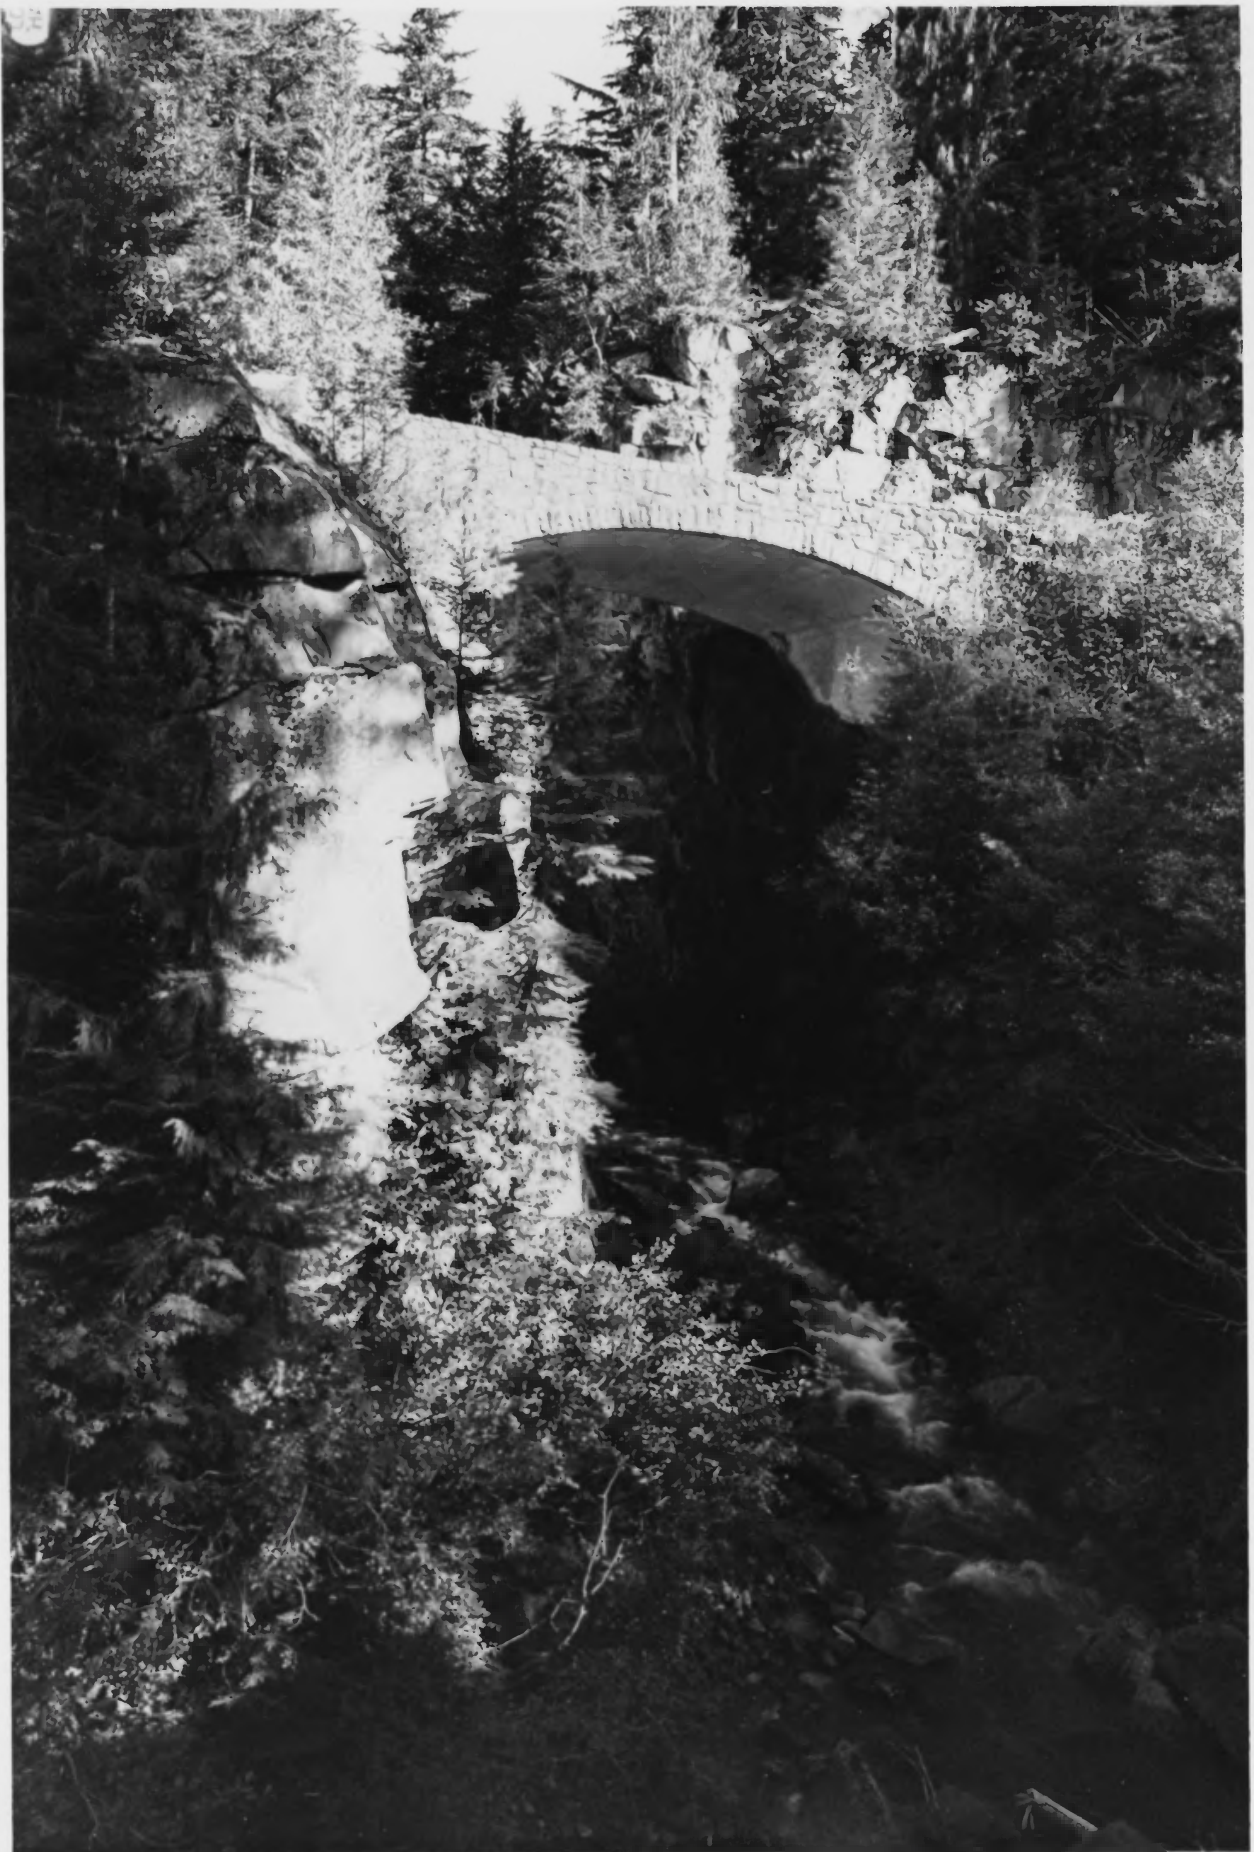

MATHER MEMORIAL PARKWAY (WA HIGHWAY 410)

RUSTIC WOODEN GUARDRAIL NEAR WHITE RIVER OVERLOOK

MOUNT RAINIER NHL DISTRICT
MOUNT RAINIER NATIONAL PARK

PHOTO : JET LOWE , 1992

CHRISTINE FALLS BRIDGE
THREE-QUARTER ELEVATION, FACING NORTHEAST