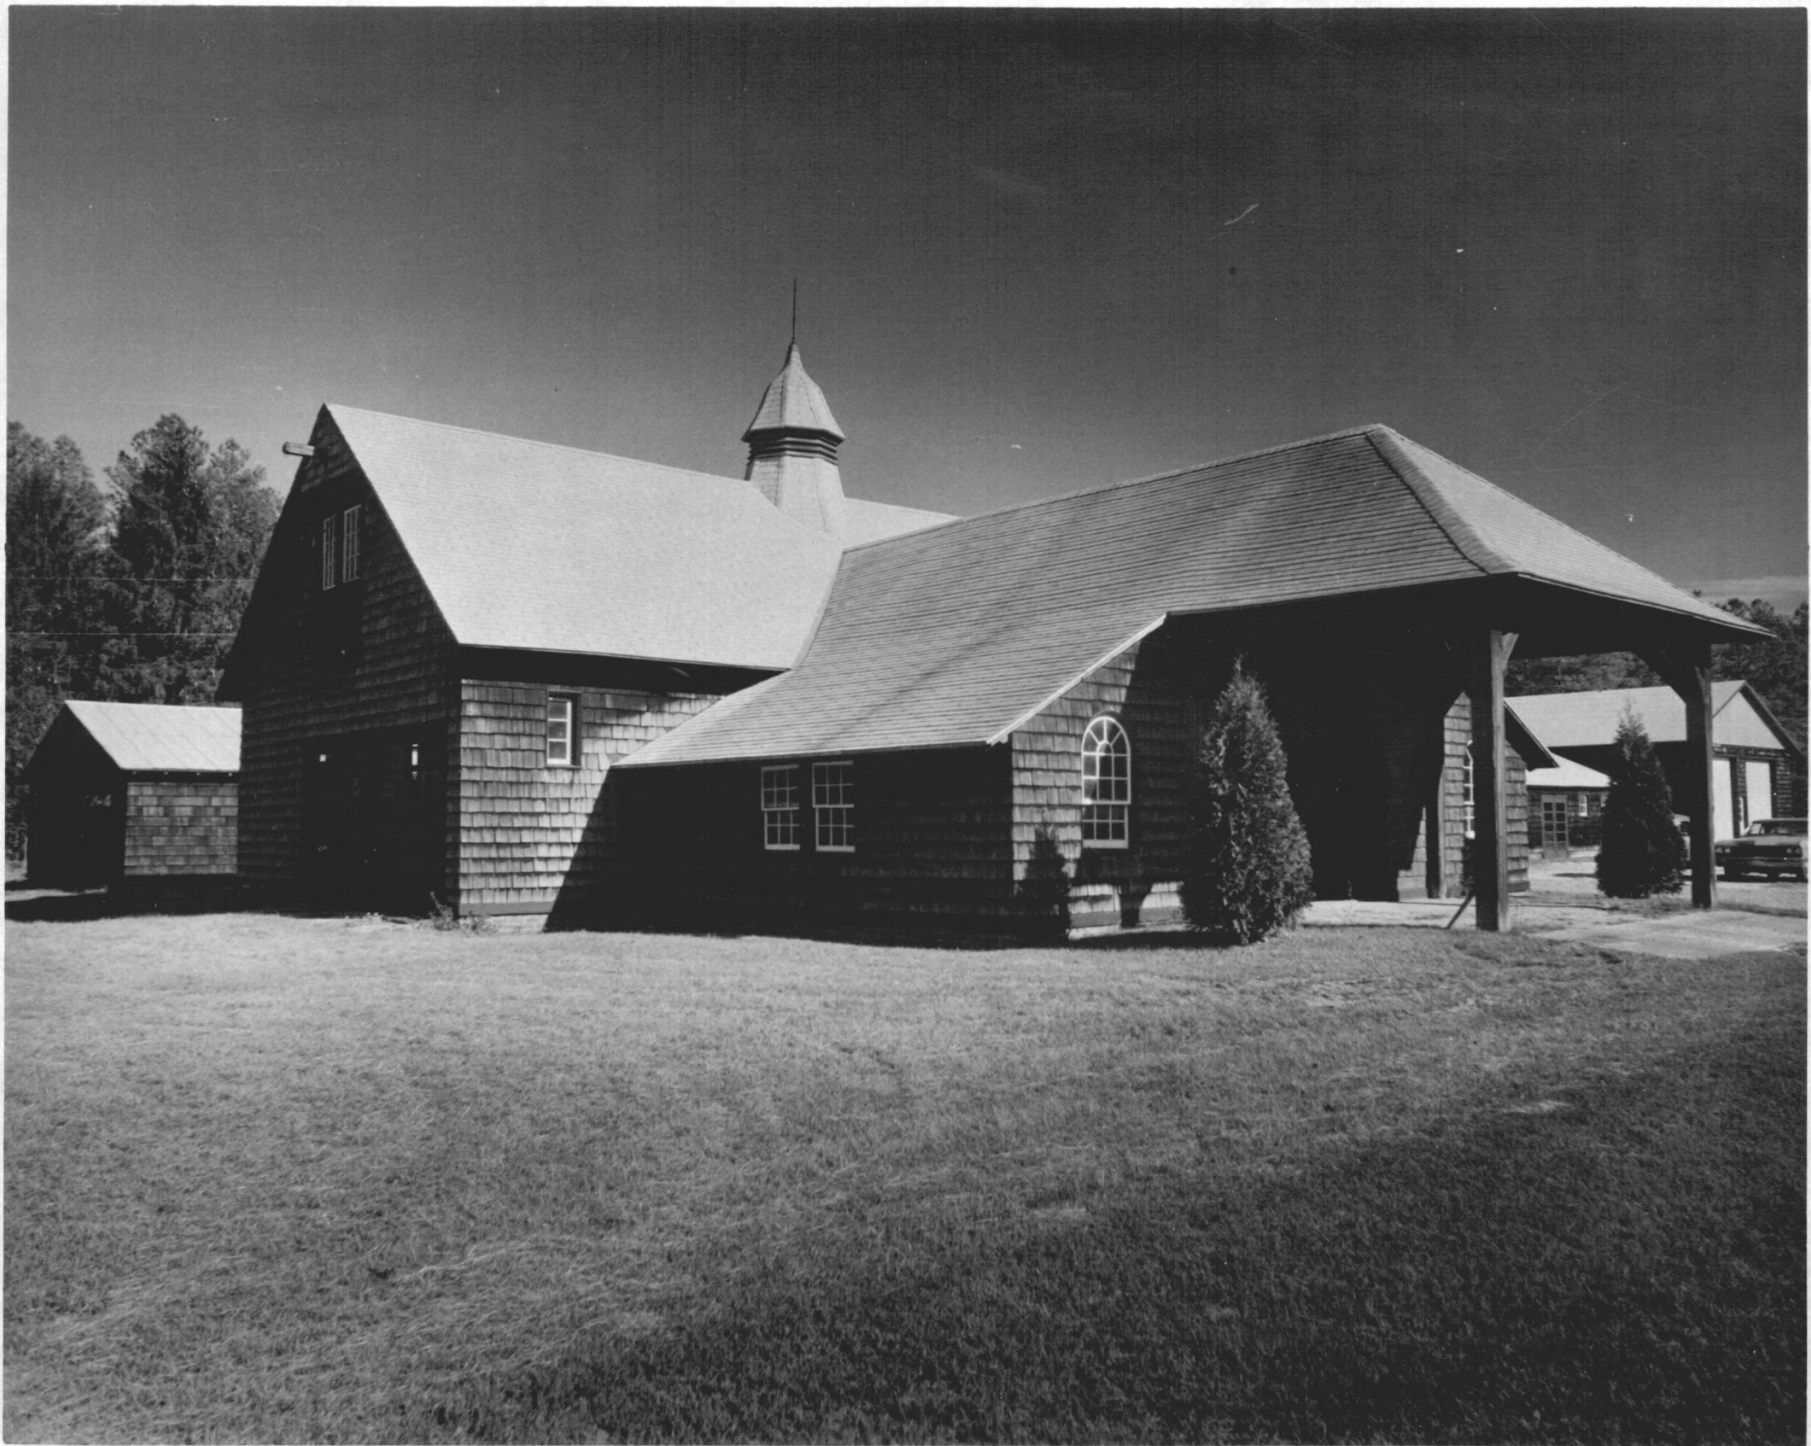

SEP 26 1979

Location: Near Redden Crossroads, Del.

Photographer: Dick Carter

Essex Co.

Date: sept. 15, 1978

Location of Negative: Hall of Records, Dover, DE

Description: Photo of N.E. Corner of main lobby of Redden Forest Lodge (S-825.3) showing fireplace and chimney, open beamwork, and some of original furniture.

Photograph Number:

Number three of sixteen

NOV 25 1980

Redden, Forest Lodge, Forester's House and Lodge

Name: Redden Forest Buildings
Near Redden Crossroads, Del.

SEP 26 1979

Location:

Essex CO.