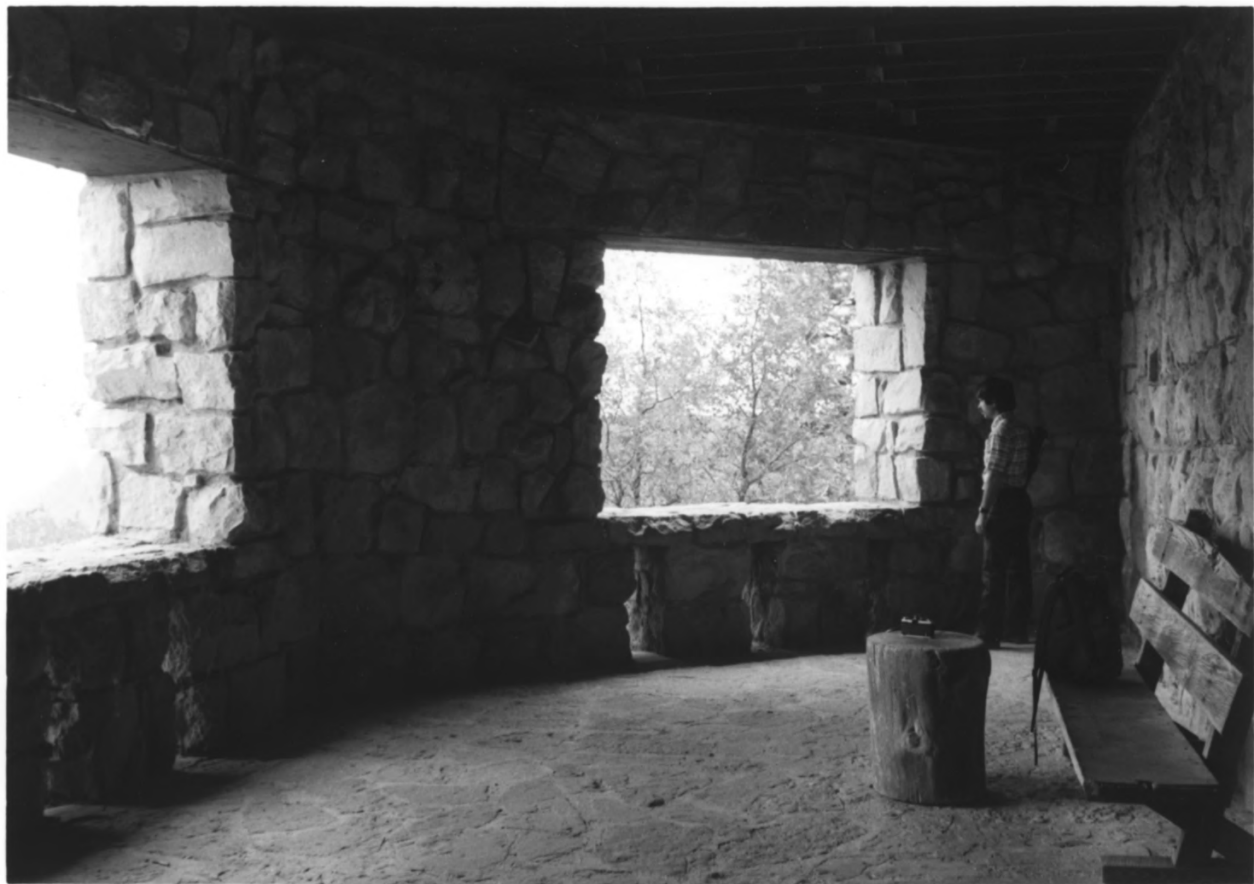

Lantern on wall bordering service area,
Grand Canyon Lodge
Grand Canyon National Park

NPS photo by Laura Soullière Harrison
6/85

Massive fireplace in patio, southeastern
side of Grand Canyon Lodge
Grand Canyon National Park

NPS photo by Laura Soullière Harrison
6/85

Patio lanterns, southeastern patio of
Grand Canyon Lodge
Grand Canyon National Park.

NPS photo by Laura Soullière Harrison
6/85

Overlook for viewing the Canyon, lower portion
of the main Lodge building, Grand Canyon
Lodge