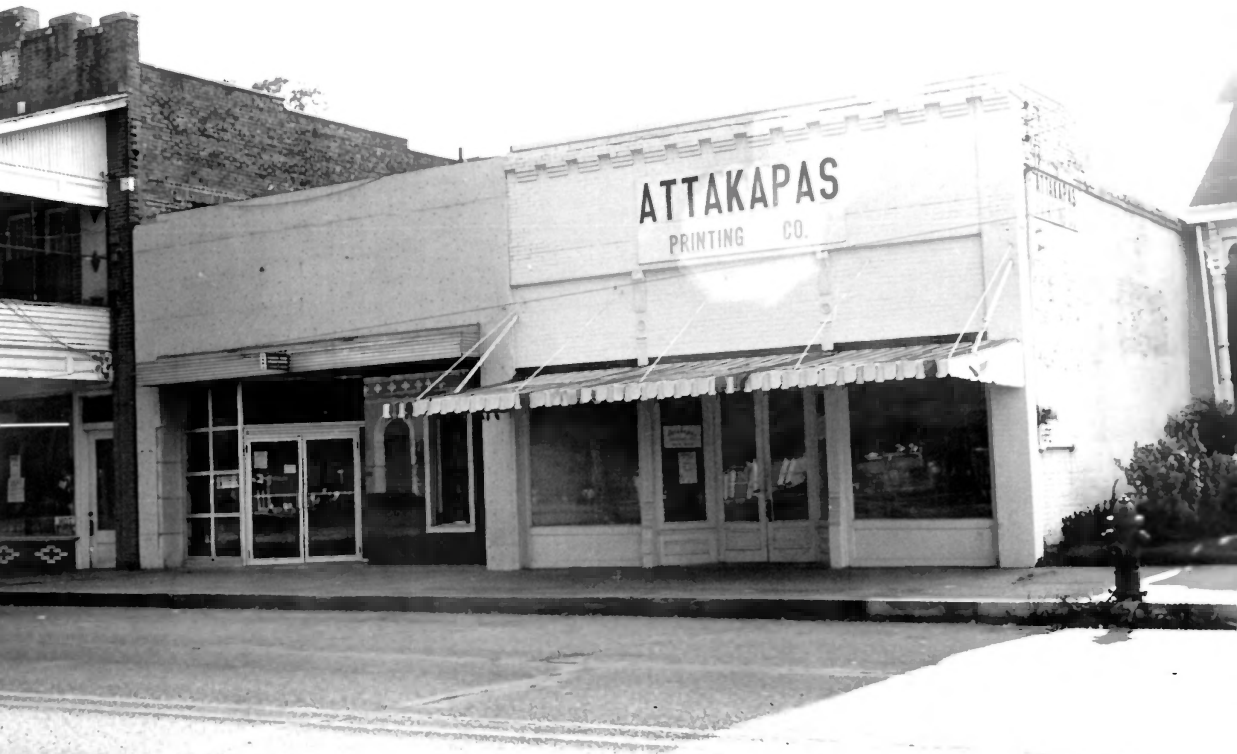

ATTAKAPAS
PRINTING CO.