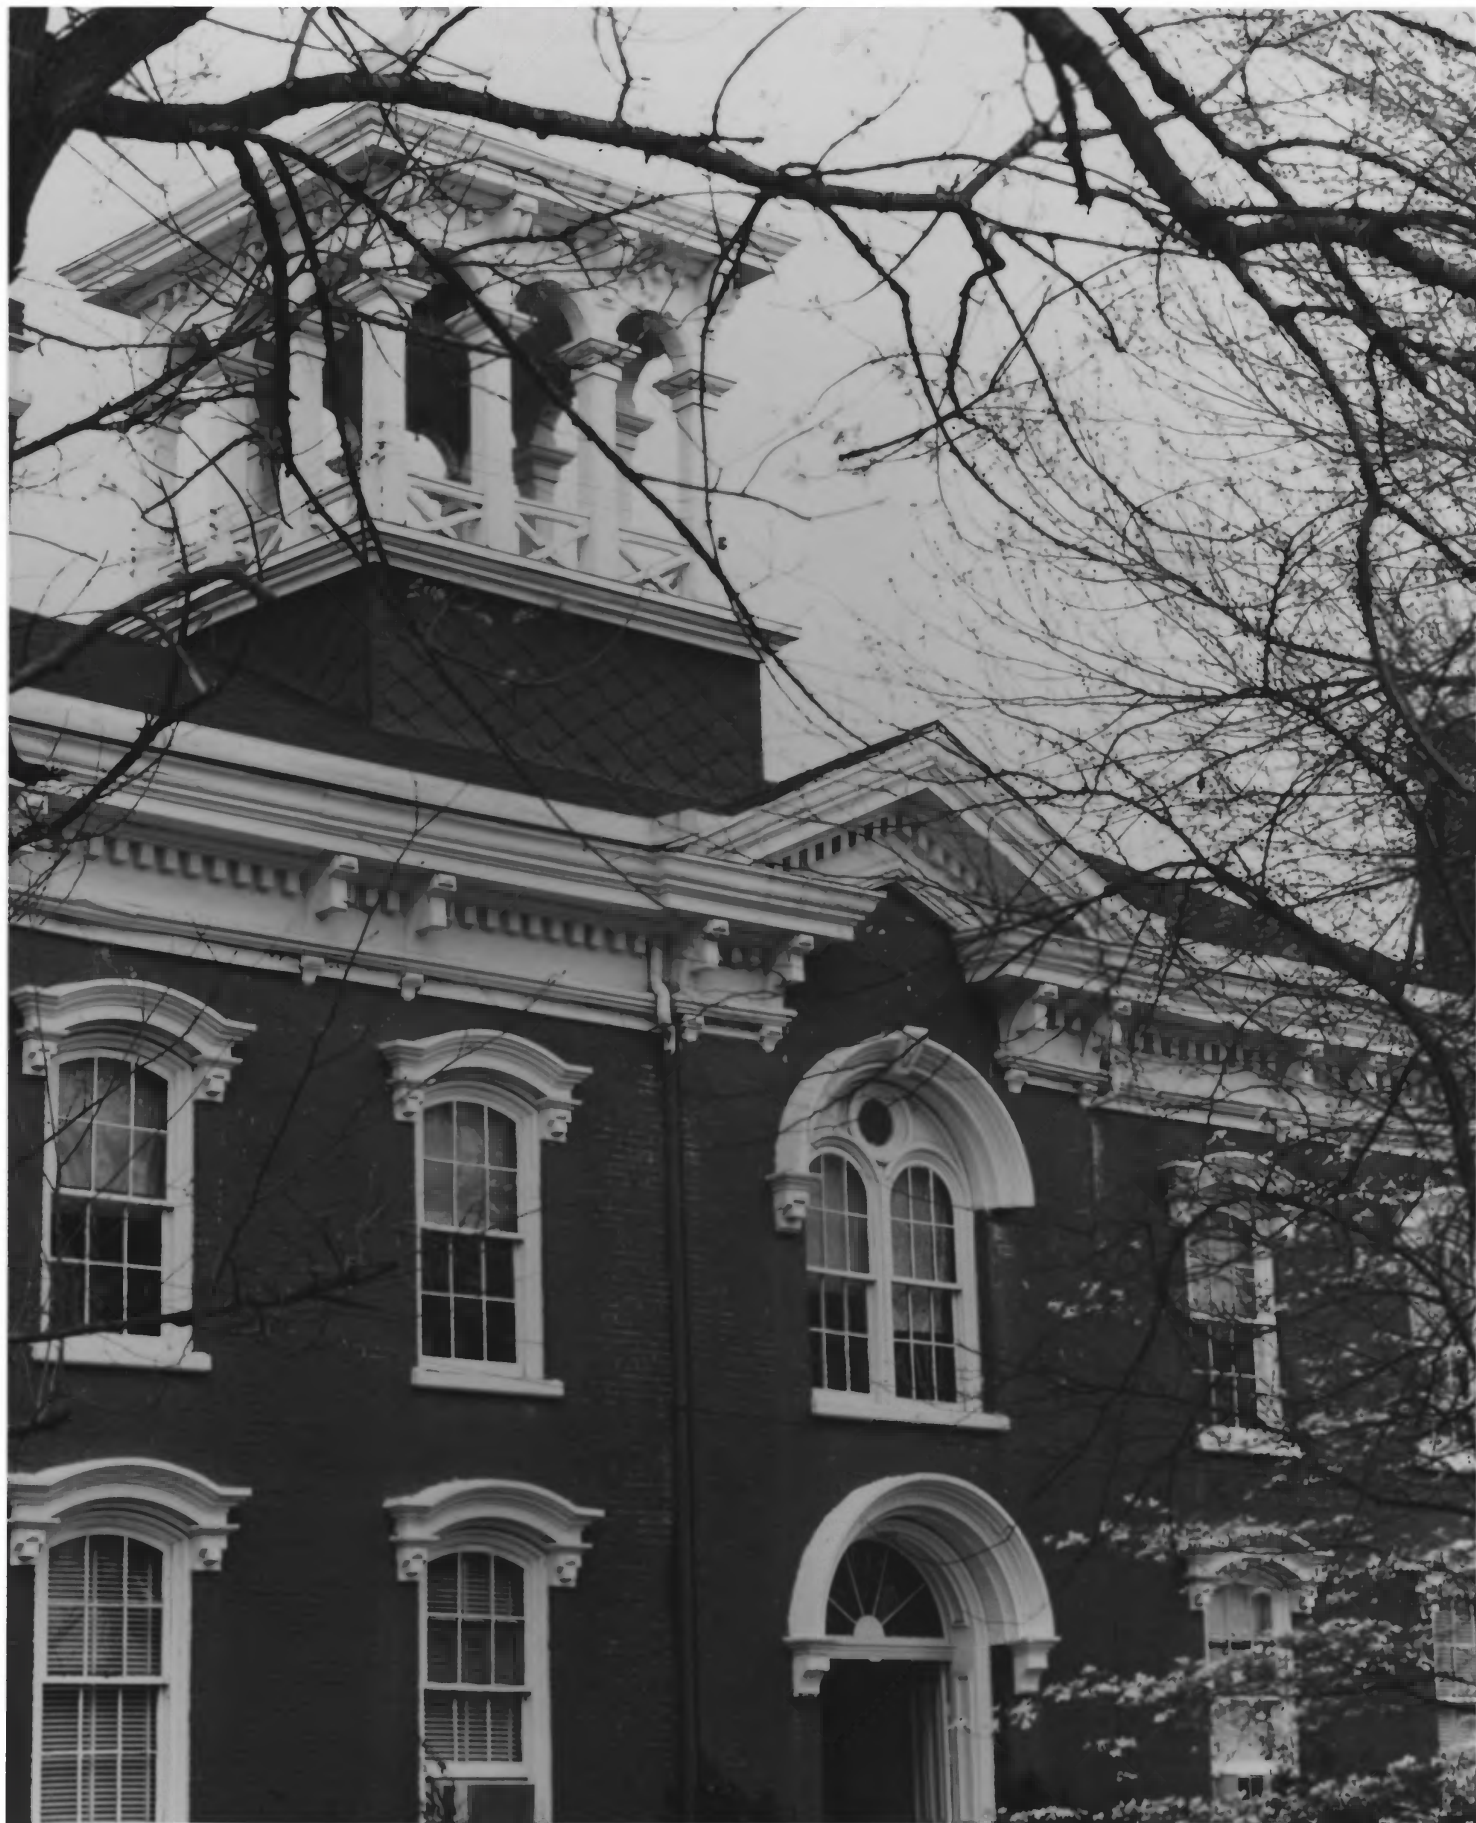

3. PHOTO REFERENCE

PHOTO CREDIT: Carey Waldrip

DATE OF PHOTO: January, 1970

NEGATIVE FILED AT:

Tennessee Historical Commission

4. IDENTIFICATION

DESCRIBE VIEW, DIRECTION, ETC.

Rear elevation