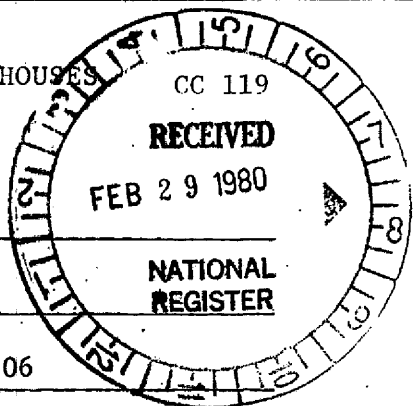

THEMATIC NATIONAL REGISTER NOMINATION - GEORGIA COURTHOUSES

ARCHITECTURAL SURVEY FORM

Name of Structure: Franklin County Courthouse

Location: Courthouse Square, Carnesville, Ga. 30521

Cost: Unknown

Date of Construction: 1906

Architect/builder: W. Chamberlain & Co.

Contractor: M. T. Lewman & Co.

Louisville, Ky.

Subsequent architects: _____
_____
_____

Acreage: 2 acres

TAX MAP/PARCEL NUMBERS

Map 2.A BK.2 Par. 1

DESCRIPTION:

Style: Neo-Classical

Facade Material: Brick/Stone veneer trim

Condition: [ ] Excellent ^{See verification of soundness by state 7/21/80} [X] Good [ ] Fair

UTM NO. _____

Zone 17/E294510/N3805220

Boundary: The entire city block on which the courthouse sits. The only other building on the block is an historic auxiliary building now used as ~~[X]~~ Poor a Farm Bureau office. Repair Needed

This cream brick structure, located on a square, is built on a cross plan and has four Doric di-style projecting porticoes. The columns are colossal and all have a full entablature with triglyphs and metopes and a pediment. The domed clock tower rises from the center of the building and features clocks on the golden colored dome facing in four directions. The windows are rectangular. On the second floor, each features a transom.

The interior is modest and in need of repair. Wood paneling has been used on the plaster walls and acoustical tile ceilings are used throughout.