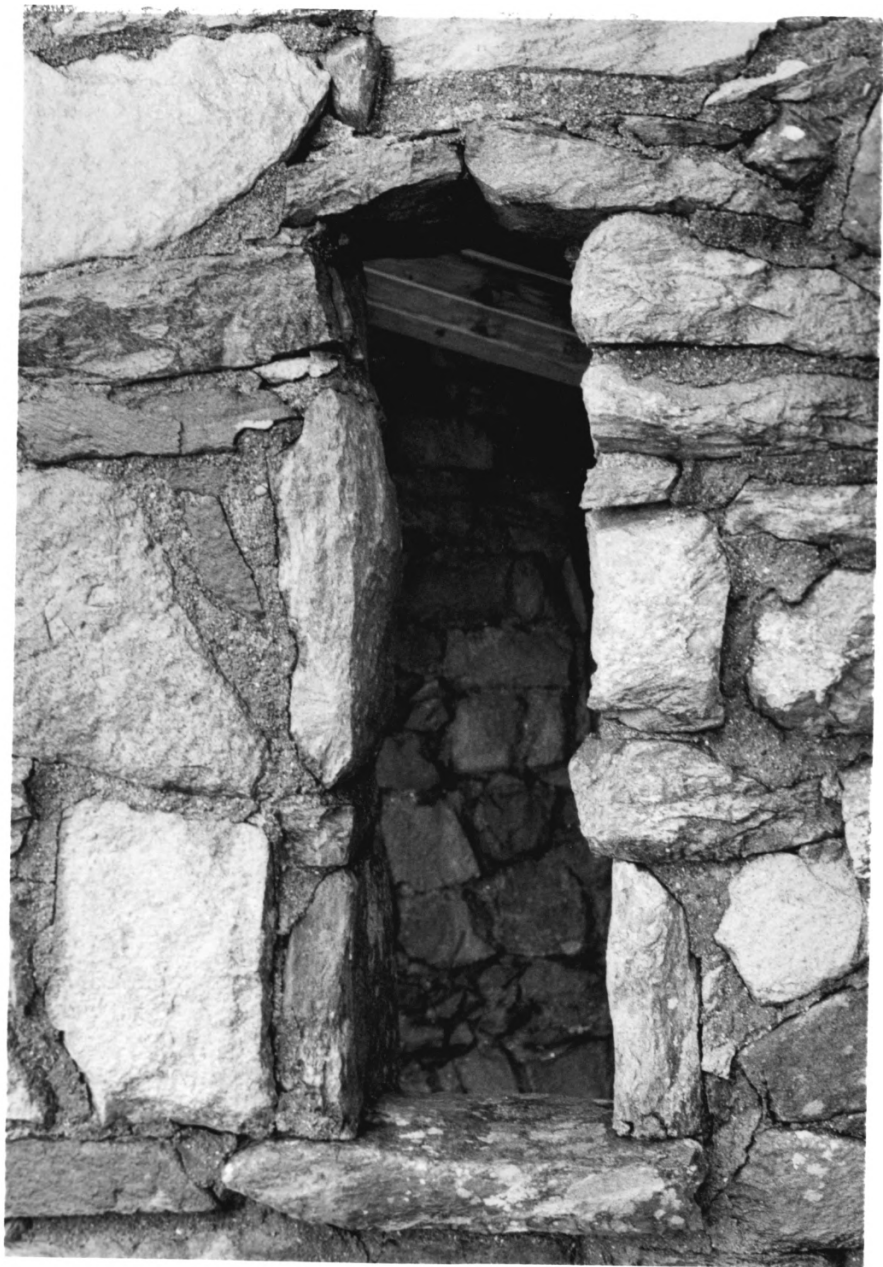

Cape Perpetua Trail Shelter
Siuslaw National Forest
Lincoln County, Oregon

Ward Tonsfeldt Photo, 1988
Neg-on file, Siuslaw NF
Covallis, OR 97333

1 of 5

South elevation, looking north

Cape Perpetua Trail Shelter
Siuslaw National Forest
Lincoln County, Oregon

Ward Tonsfeldt Photo, 1988
Neg. on file, Siuslaw National Forest
Corvallis, OR 97333

2 of 5

Detail of purlin, rafter, and roofing
south elevation, looking north

Cape Perpetua Trail Shelter
Siuslaw National Forest
Lincoln County, Oregon