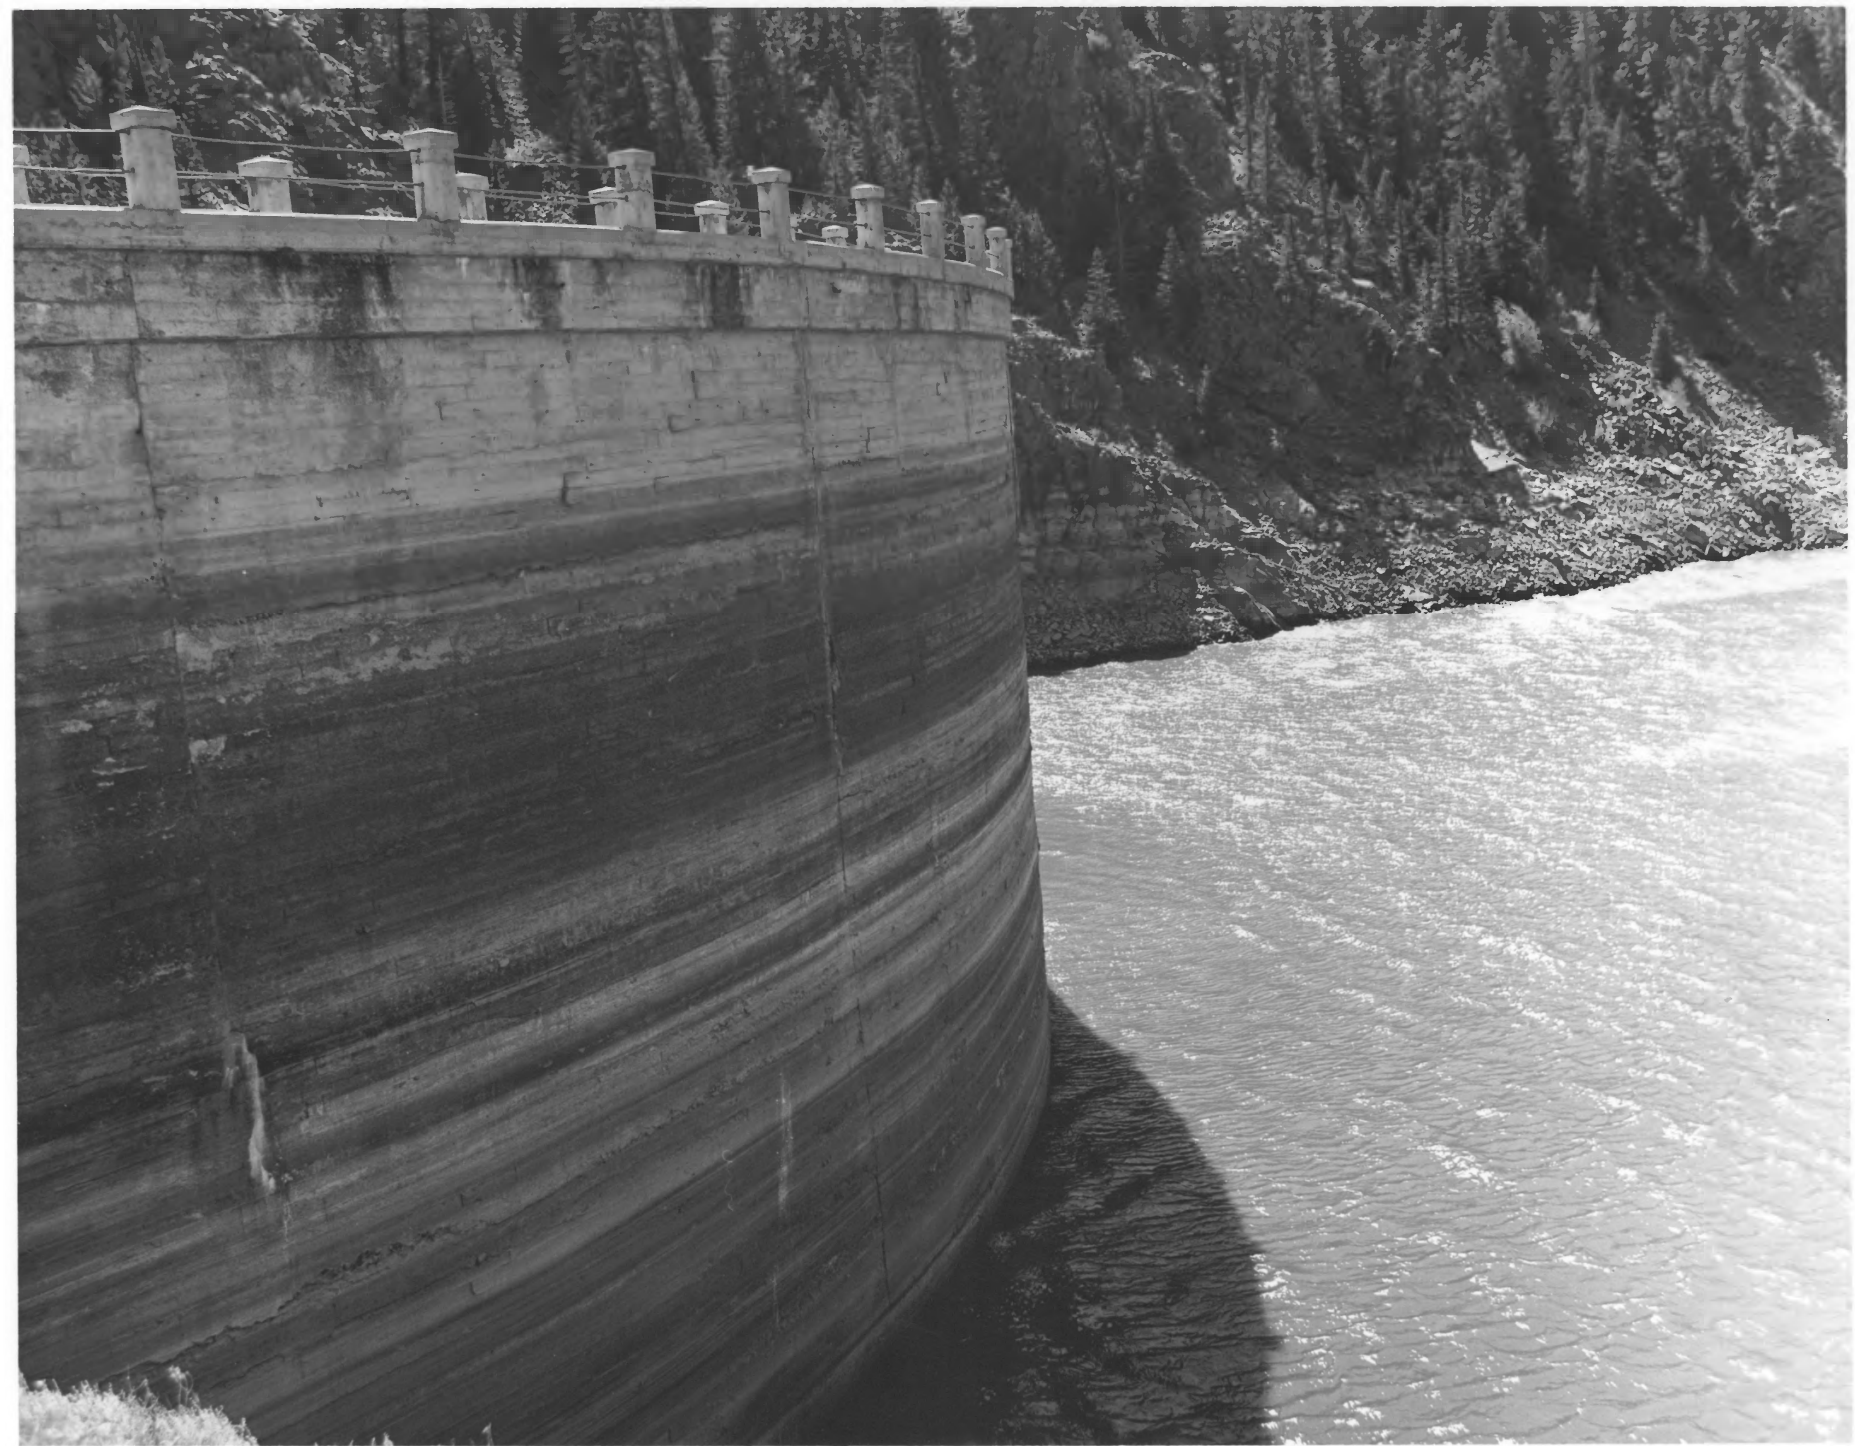

IDENTIFICATION: View looking southwest  
No. 1

NOV 15 1978

APR 18 1979

NAME: Eagle Nest Dam

LOCATION: vicinity of Eagle Nest,  
Colfax County, New Mexico

PHOTO CREDIT: Wendell Bell Sept. 23, 1977

NEGATIVE FILED AT: History of Engineering  
Program, Texas Tech University

IDENTIFICATION: View looking west  
No. 2

NOV 15 1978

APR 18 1979

NAME: Eagle Nest Dam

LOCATION: vicinity of Eagle Nest,  
Colfax County, New Mexico

PHOTO CREDIT: Wendell Bell Sept. 23, 1977

IDENTIFICATION: View from southeast  
No. 3

NOV 15 1978

NAME: Eagle Nest Dam

APR 18 1979

LOCATION: vicinity of Eagle Nest,  
Colfax County, New Mexico

PHOTO CREDIT: Wendell Bell Sept. 23, 1977

NEGATIVE FILED AT: History of Engineering  
Program, Texas Tech University

IDENTIFICATION: View looking along top of  
dam at gatehouse

No. 4

NOV 15 1978