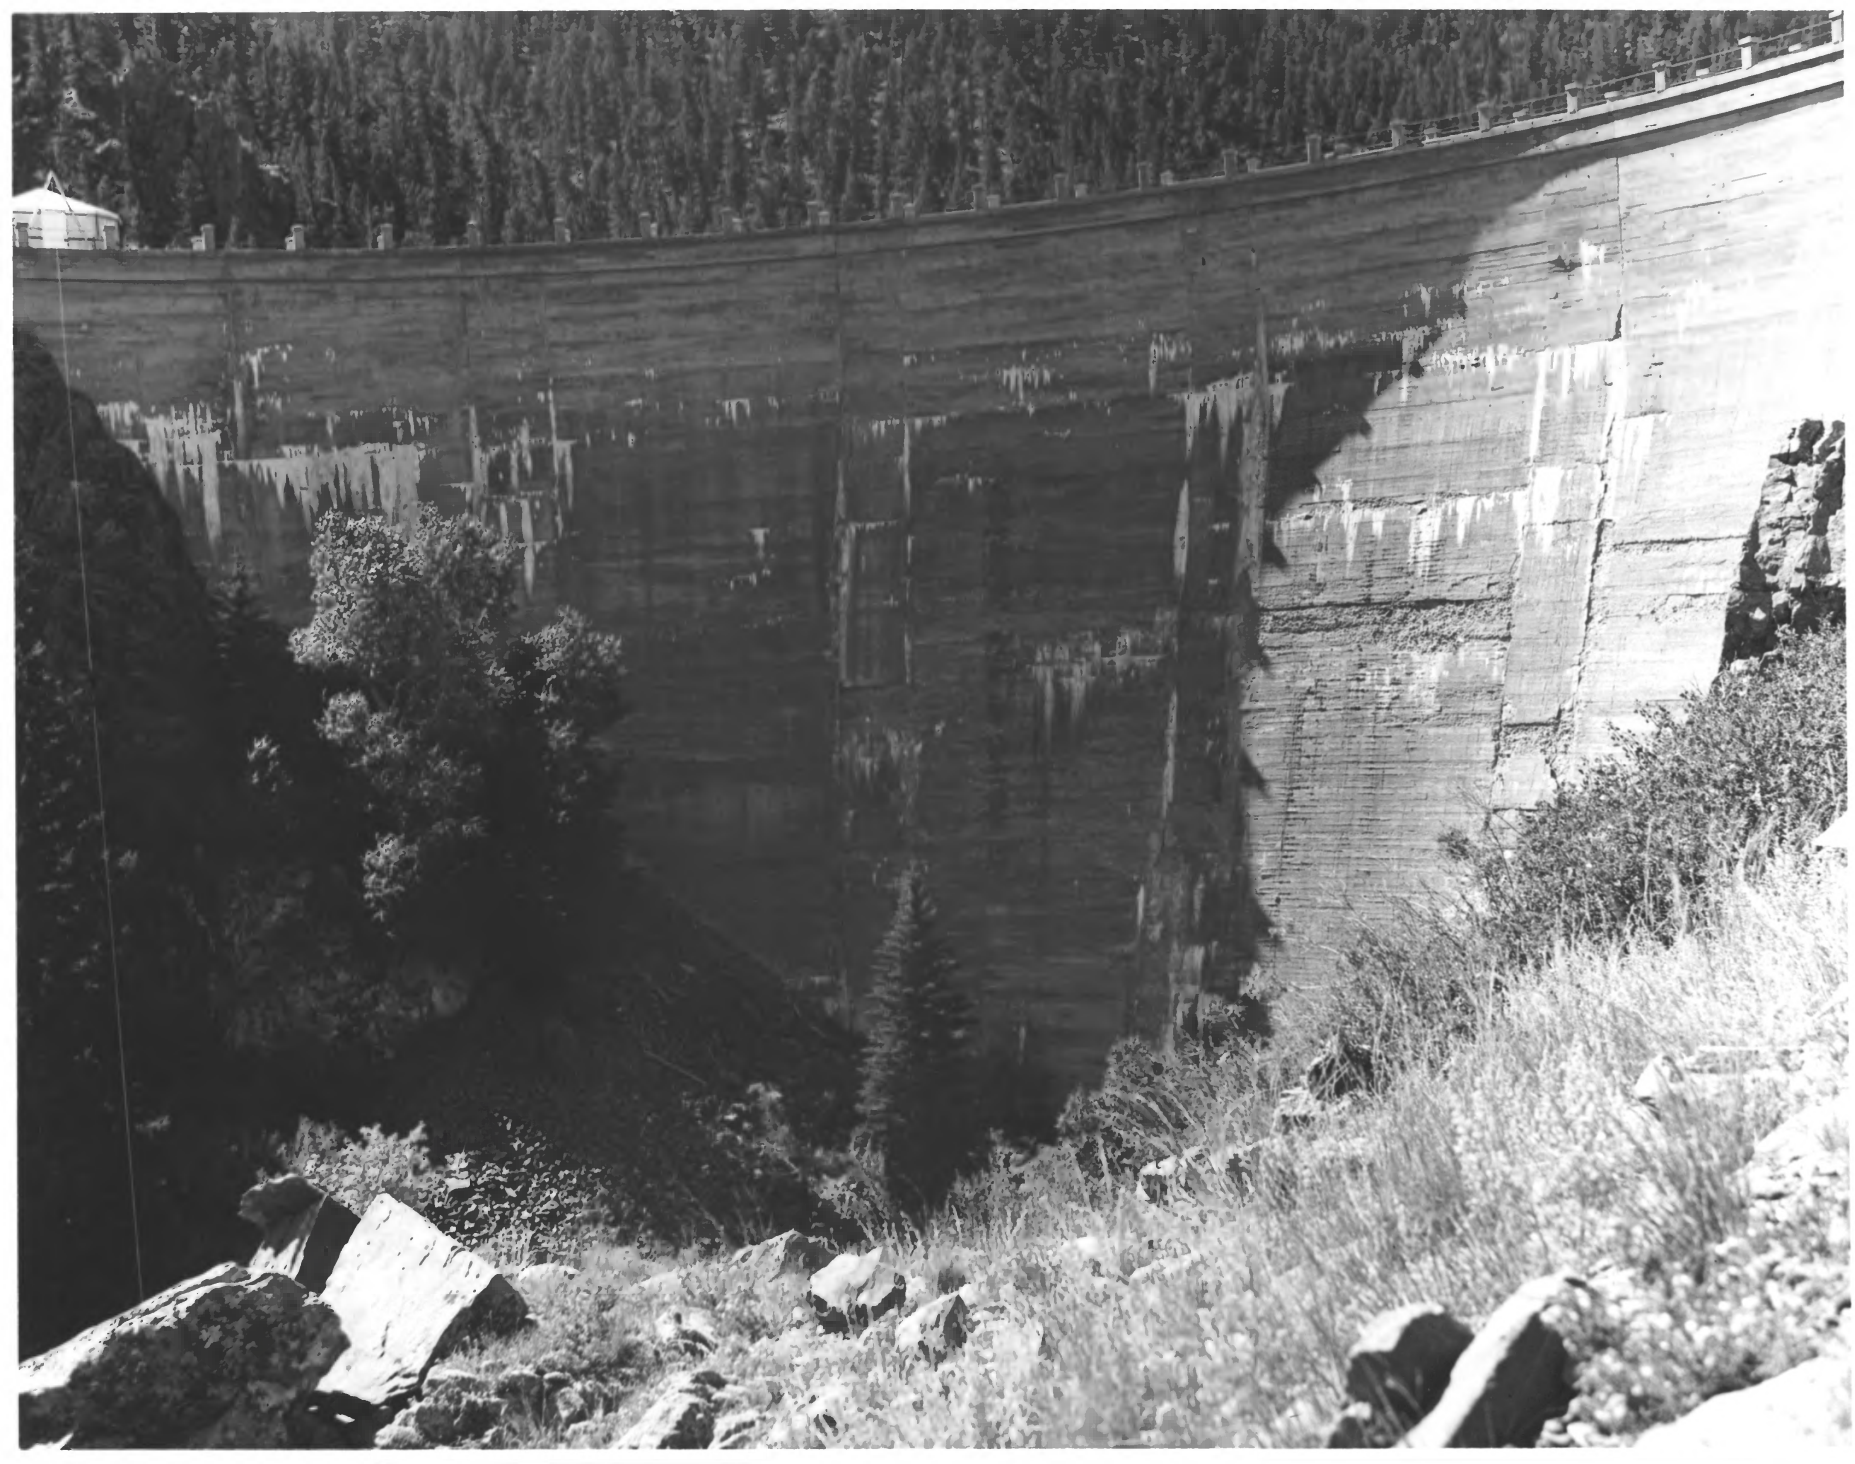

APR 18 1979

NAME: Eagle Nest Dam

LOCATION: vicinity of Eagle Nest,  
Colfax County, New Mexico

PHOTO CREDIT: Wendell Bell Sept. 23, 1977

NEGATIVE FILED AT: History of Engineering  
Program, Texas Tech University

IDENTIFICATION: View looking southwest  
No. 1

NOV 15 1978

APR 18 1979

NAME: Eagle Nest Dam

LOCATION: vicinity of Eagle Nest,  
Colfax County, New Mexico

PHOTO CREDIT: Wendell Bell Sept. 23, 1977

NEGATIVE FILED AT: History of Engineering  
Program, Texas Tech University

IDENTIFICATION: View looking west  
No. 2

NOV 15 1978

APR 18 1979

NAME: Eagle Nest Dam

LOCATION: vicinity of Eagle Nest,  
Colfax County, New Mexico

PHOTO CREDIT: Wendell Bell Sept. 23, 1977

IDENTIFICATION: View from southeast  
No. 3

IDENTIFICATION: View looking along top of  
dam at gatehouse

No. 4

NOV 15 1978