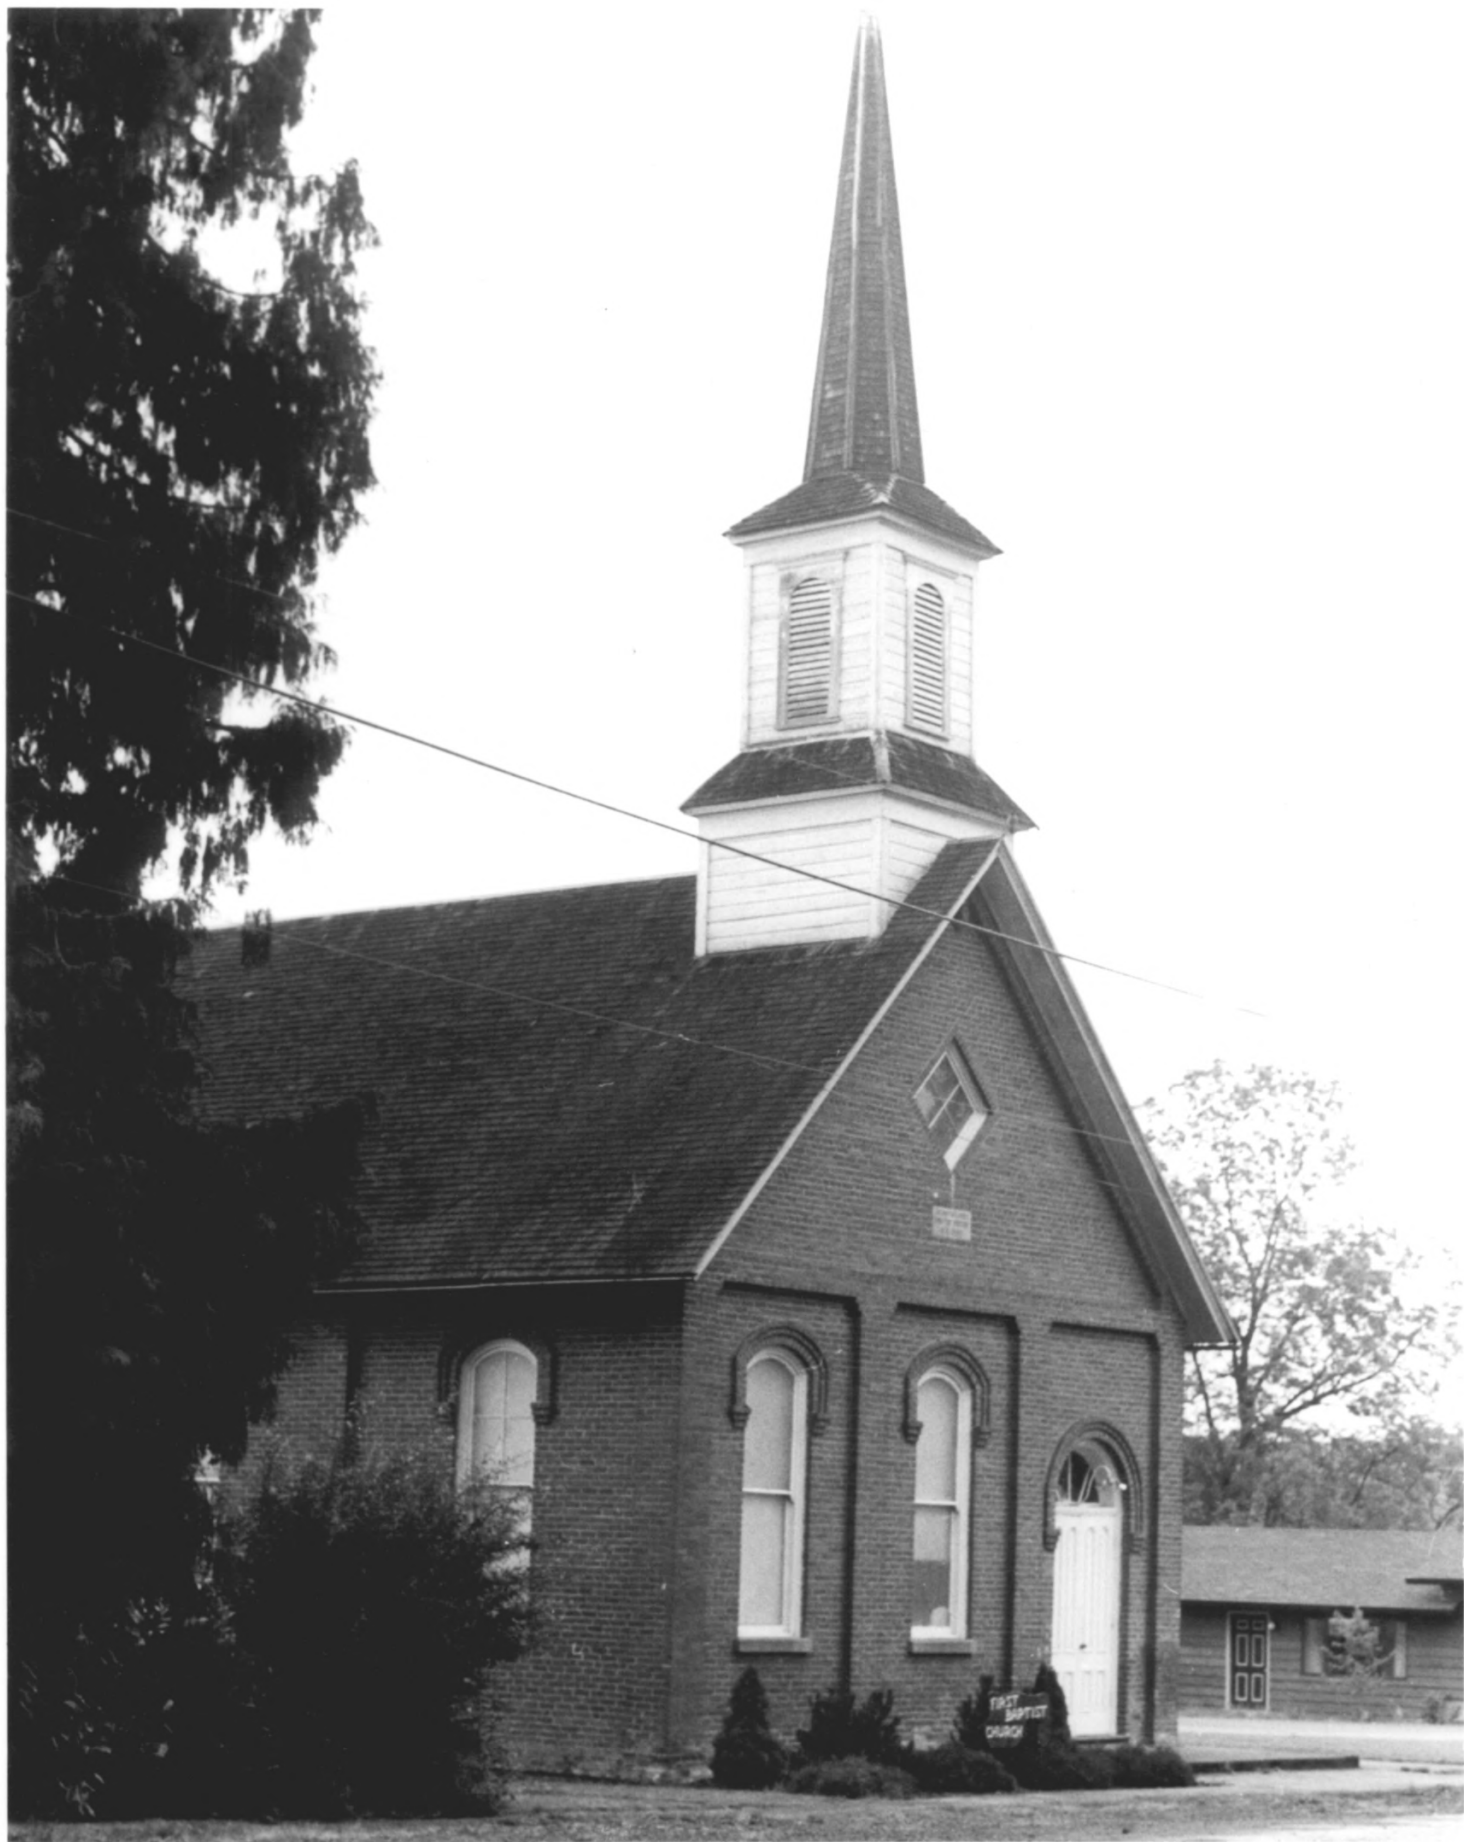

First Baptist Church
Dayton
Yamhill County, Oregon

DOE
OCT 16 1979

David Walsh Photo, 1978
P.O. Box 3327
Eugene, OR 97403

AUG 20 1979

1 of 6 South and east elevations
from intersection of 3rd
and Main Streets

First Baptist Church
Dayton
Yamhill County, Oregon

DOE
OCT 16 1979

David Walsh Photo
P.O. Box 3327
Eugene, OR 97403

AUG 20 1979

2 of 6 Close-up view of belfry,
east and north elevations

First Baptist Church
Dayton
Yamhill County, Oregon

AUG 20 1979

4 of 6 Detail view of front entry,
south elevation

First Baptist Church
Dayton
Yamhill County, Oregon

DOE
OCT | 6 1979

David Walsh Photo, 1978
P.O. Box 3327
Eugene, OR 97403

AUG 20 1979

5 of 6 East and north elevations.
Relocated Fort Yamhill Block-
house occupies corner of Dayton
town square across Main Street.