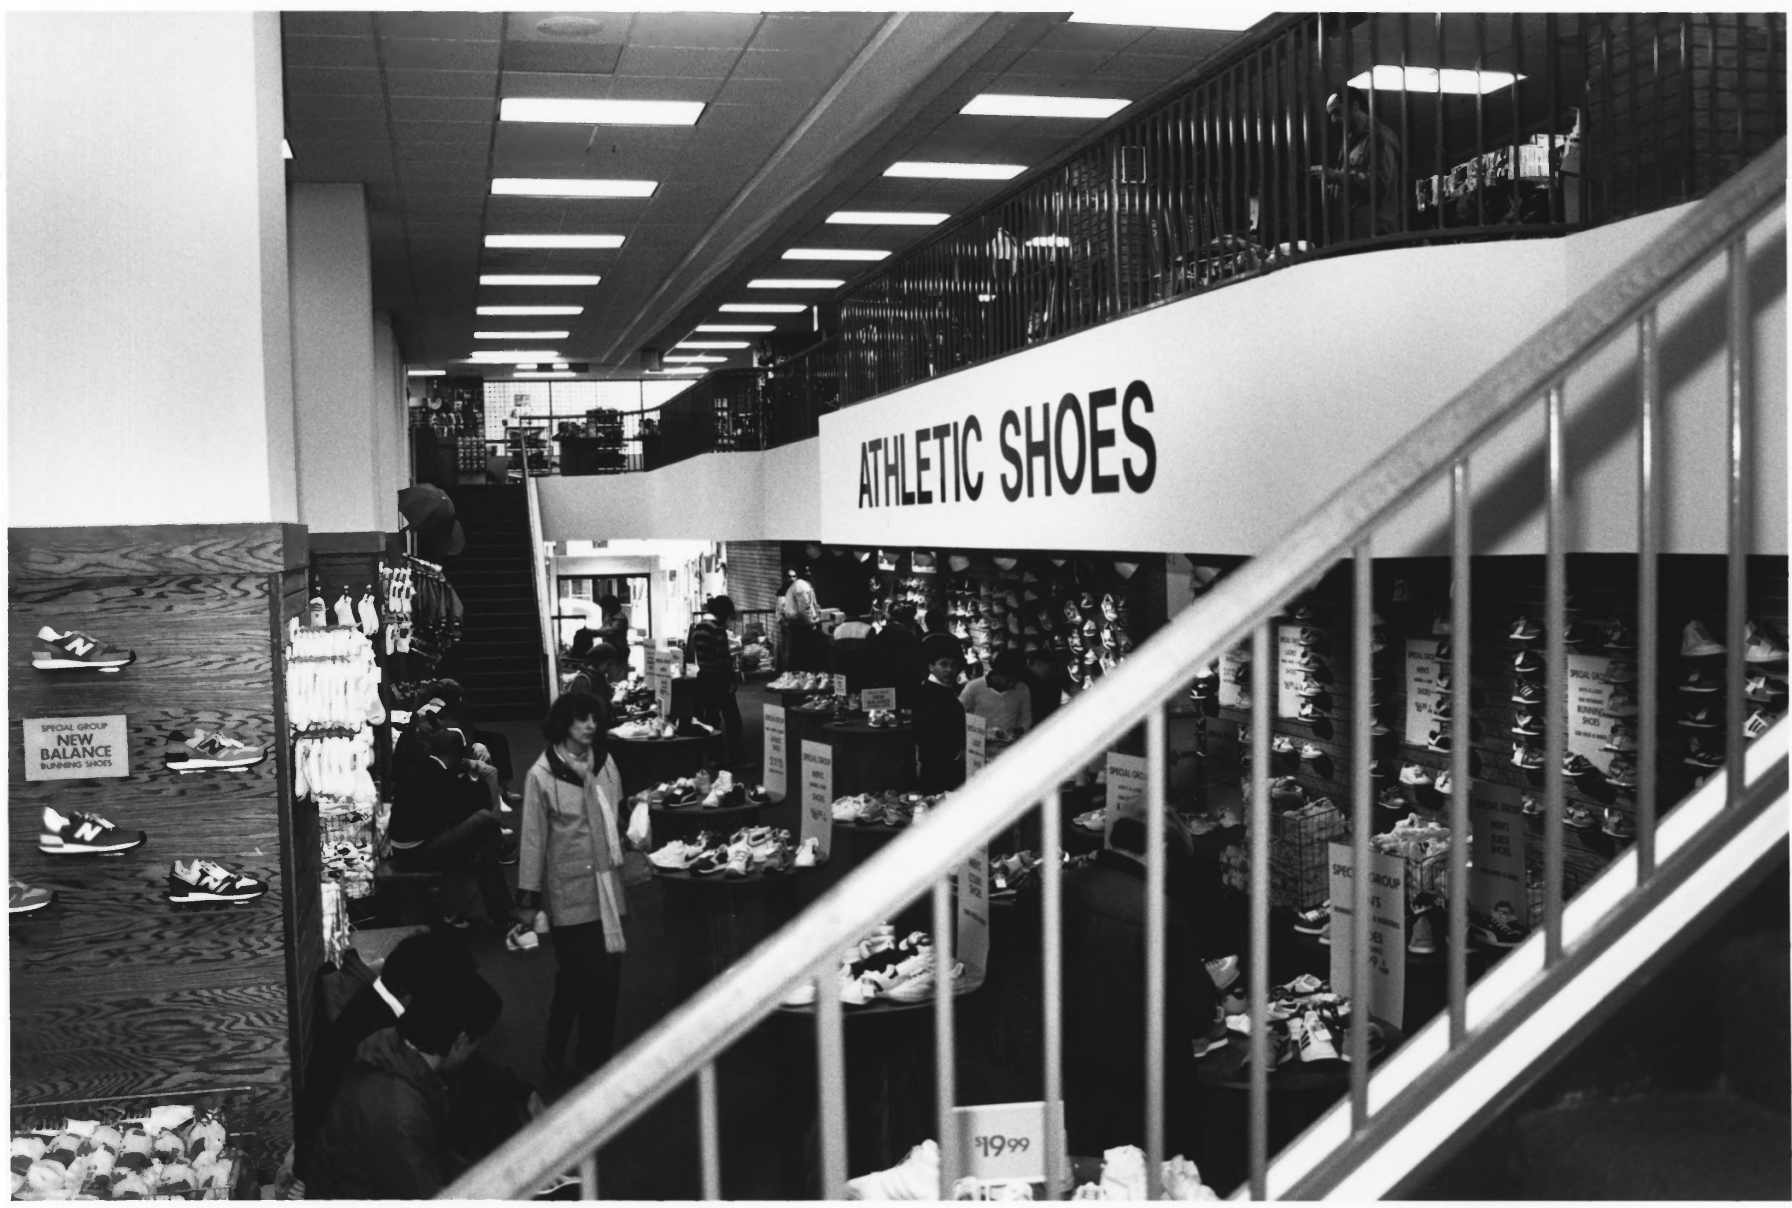

16 of 22

ATHLETIC SHOES

SPECIAL GROUP
NEW
BALANCE
RUNNING SHOES

SPECIAL GROUP
NEW
BALANCE
RUNNING SHOES

SPECIAL GROUP
NEW
BALANCE
RUNNING SHOES

SPECIAL GROUP
NEW
BALANCE
RUNNING SHOES

\$19.99

Hale Brothers Department Store
901 Market Street, San Francisco, CA
Photograph by: Kathleen O. Frazier
Date of Photograph: December 1985
Negative: Architectural Resources Group
Interior, Mezzanine, Looking E.