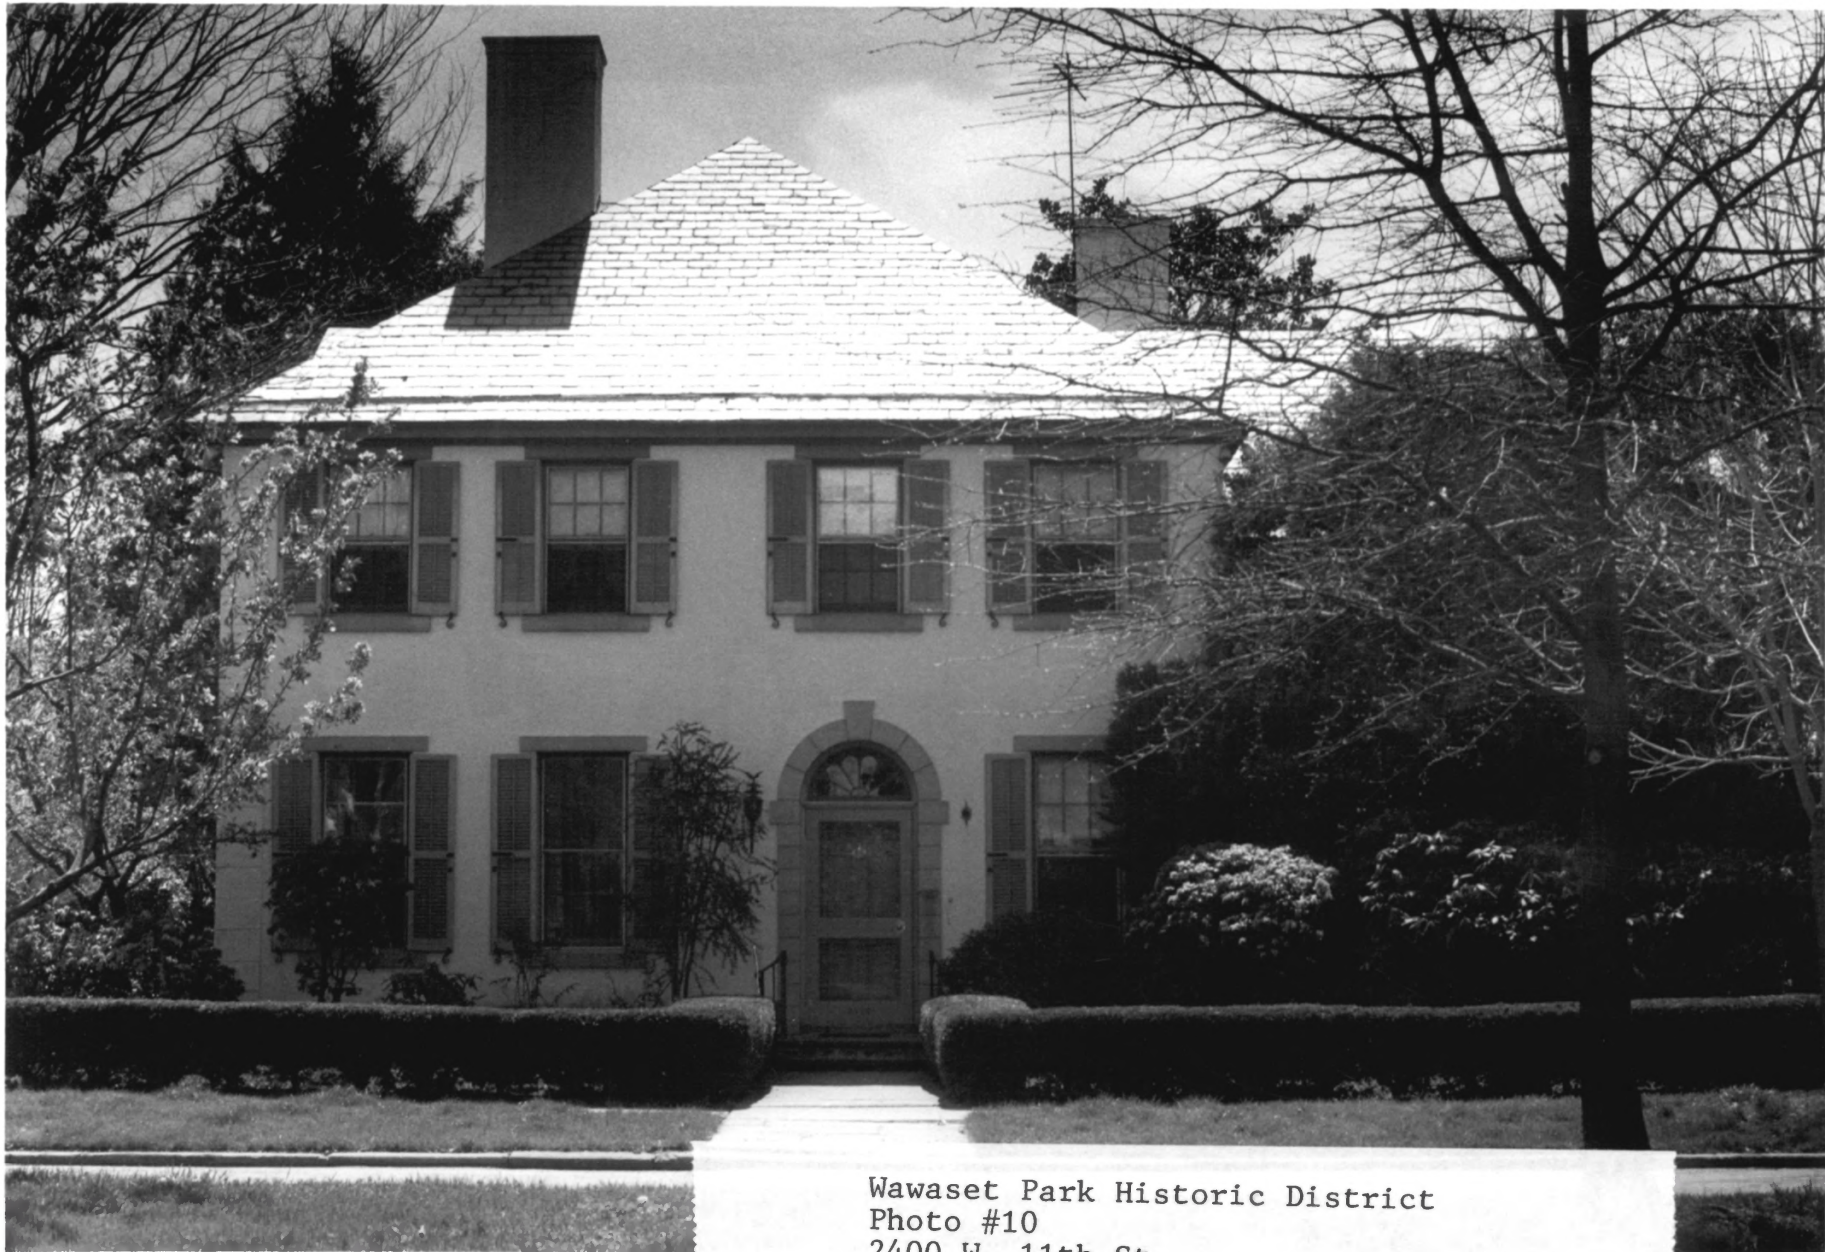

Wawaset Park Historic District
Photo #10
2400 W. 11th St.