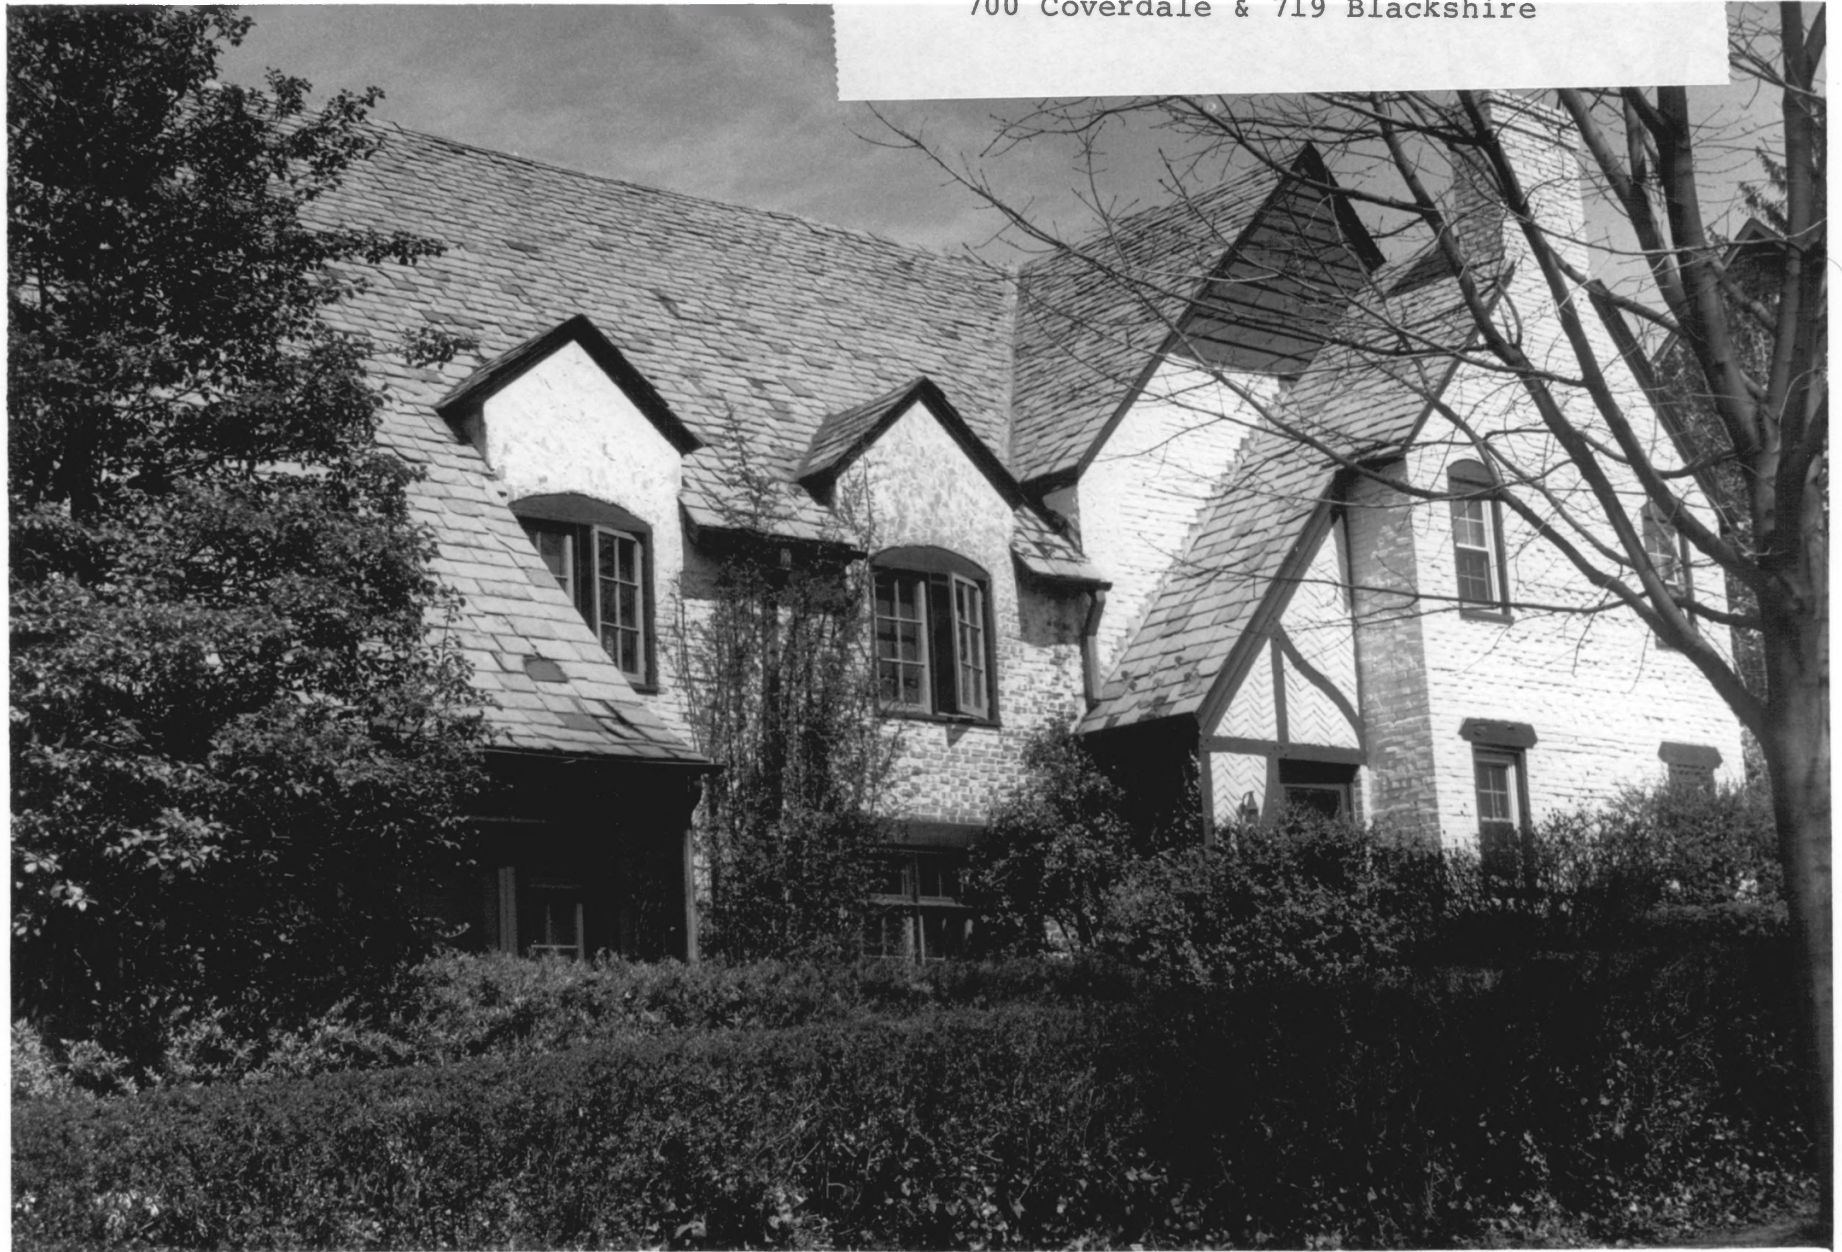

Wawaset Park Historic District
Photo #25
700 Coverdale & 719 Blackshire