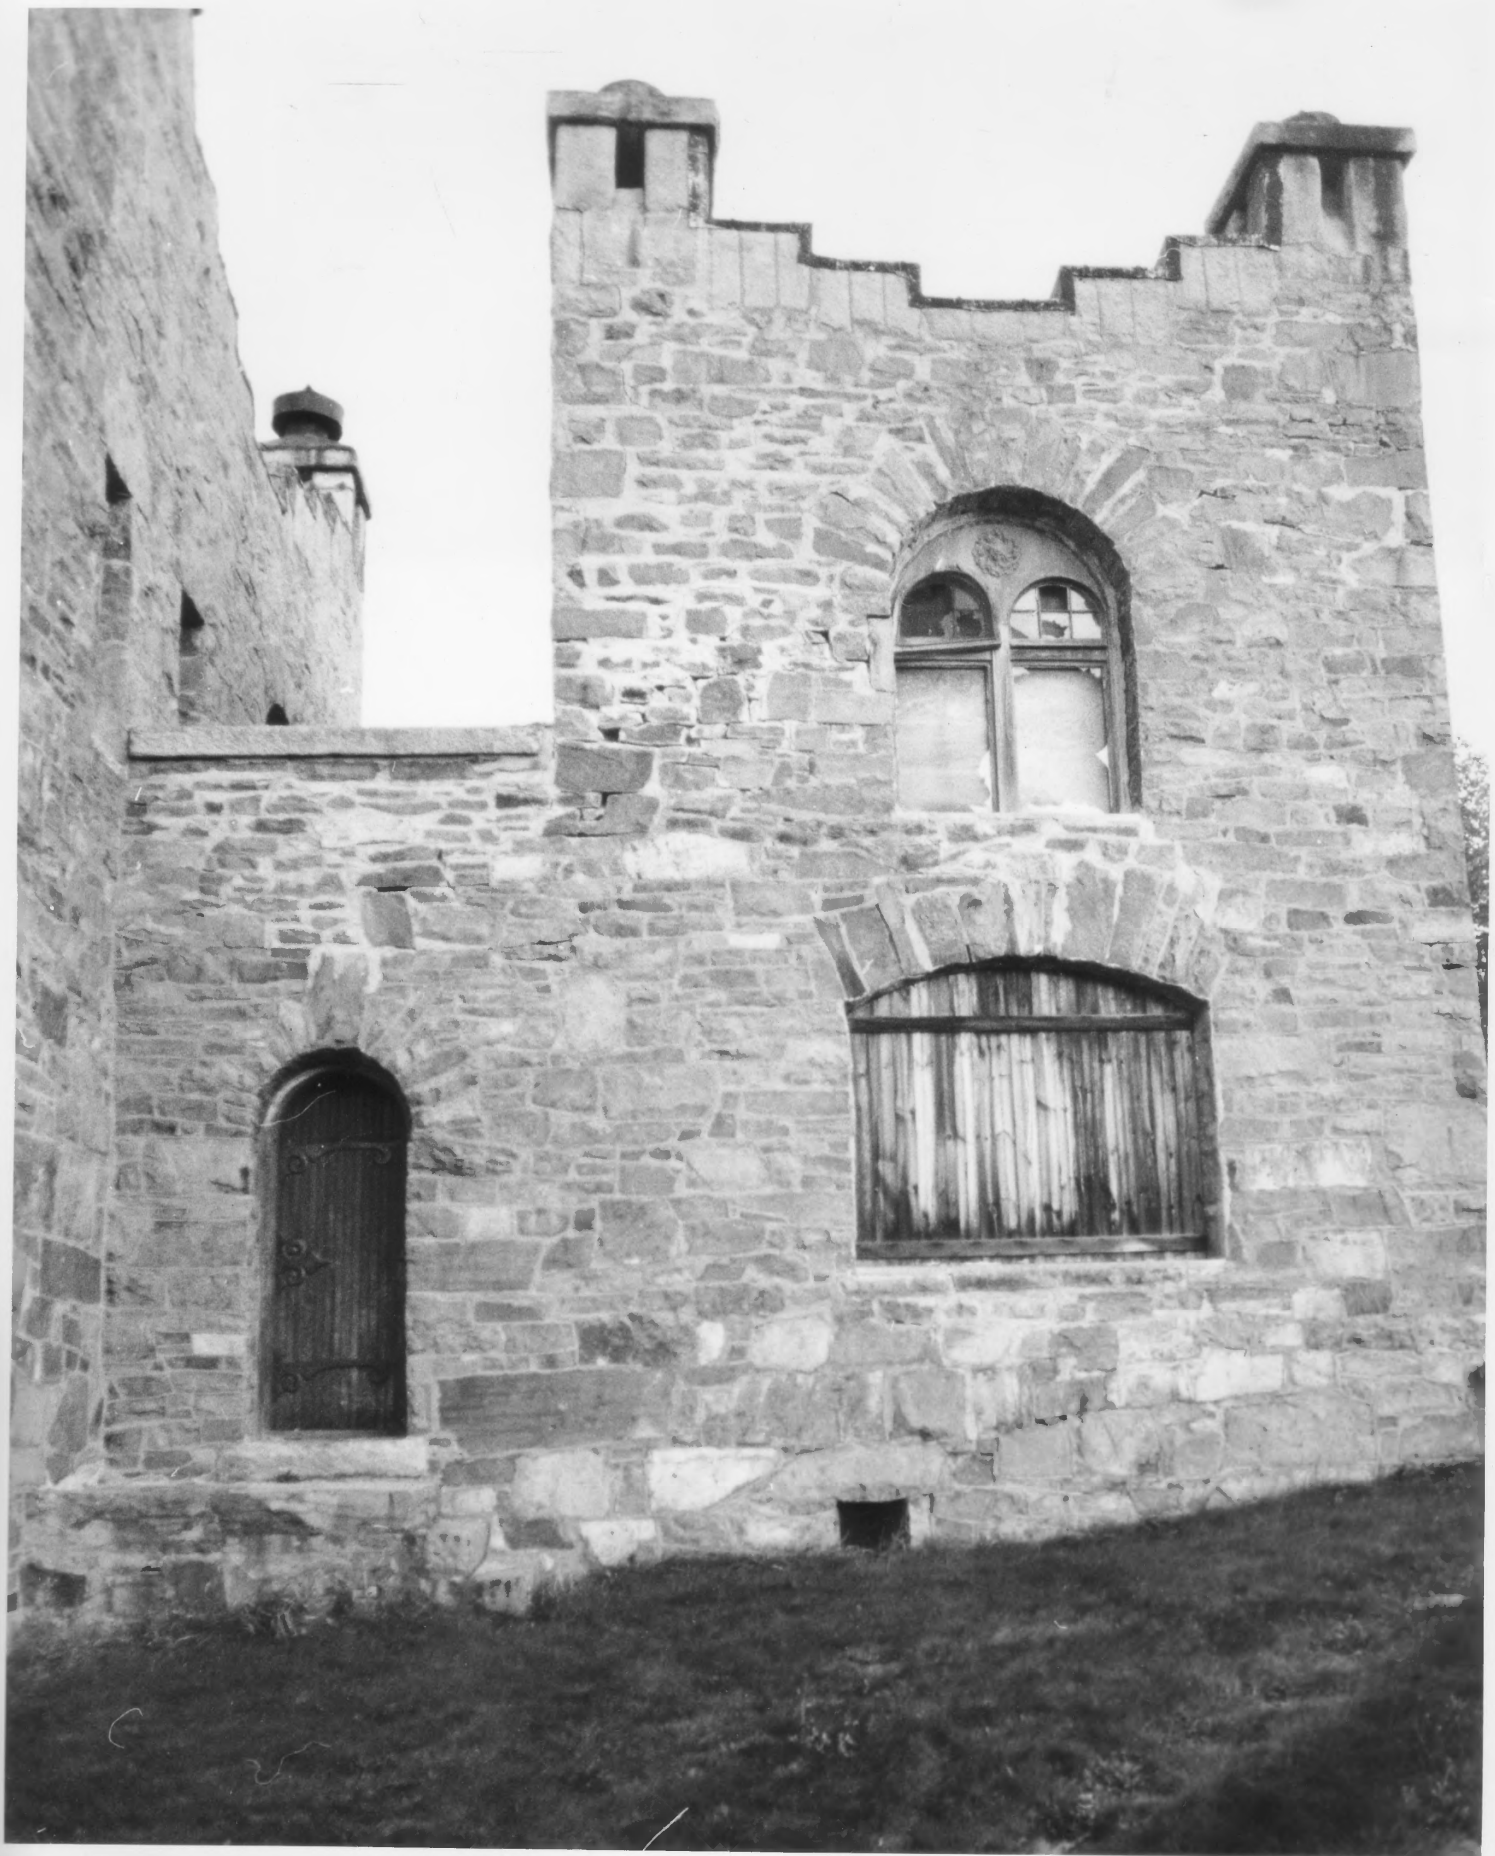

Description: South facade of Kimball Castle. Entry porch to left, kitchen wing to right.

Photographer facing N NE E SE S SW W NW Photo Date: 9/78 Photo Number 4 of 17

NATIONAL REGISTER OF HISTORIC PLACES PROPERTY PHOTOGRAPH FORM: NEW HAMPSHIRE