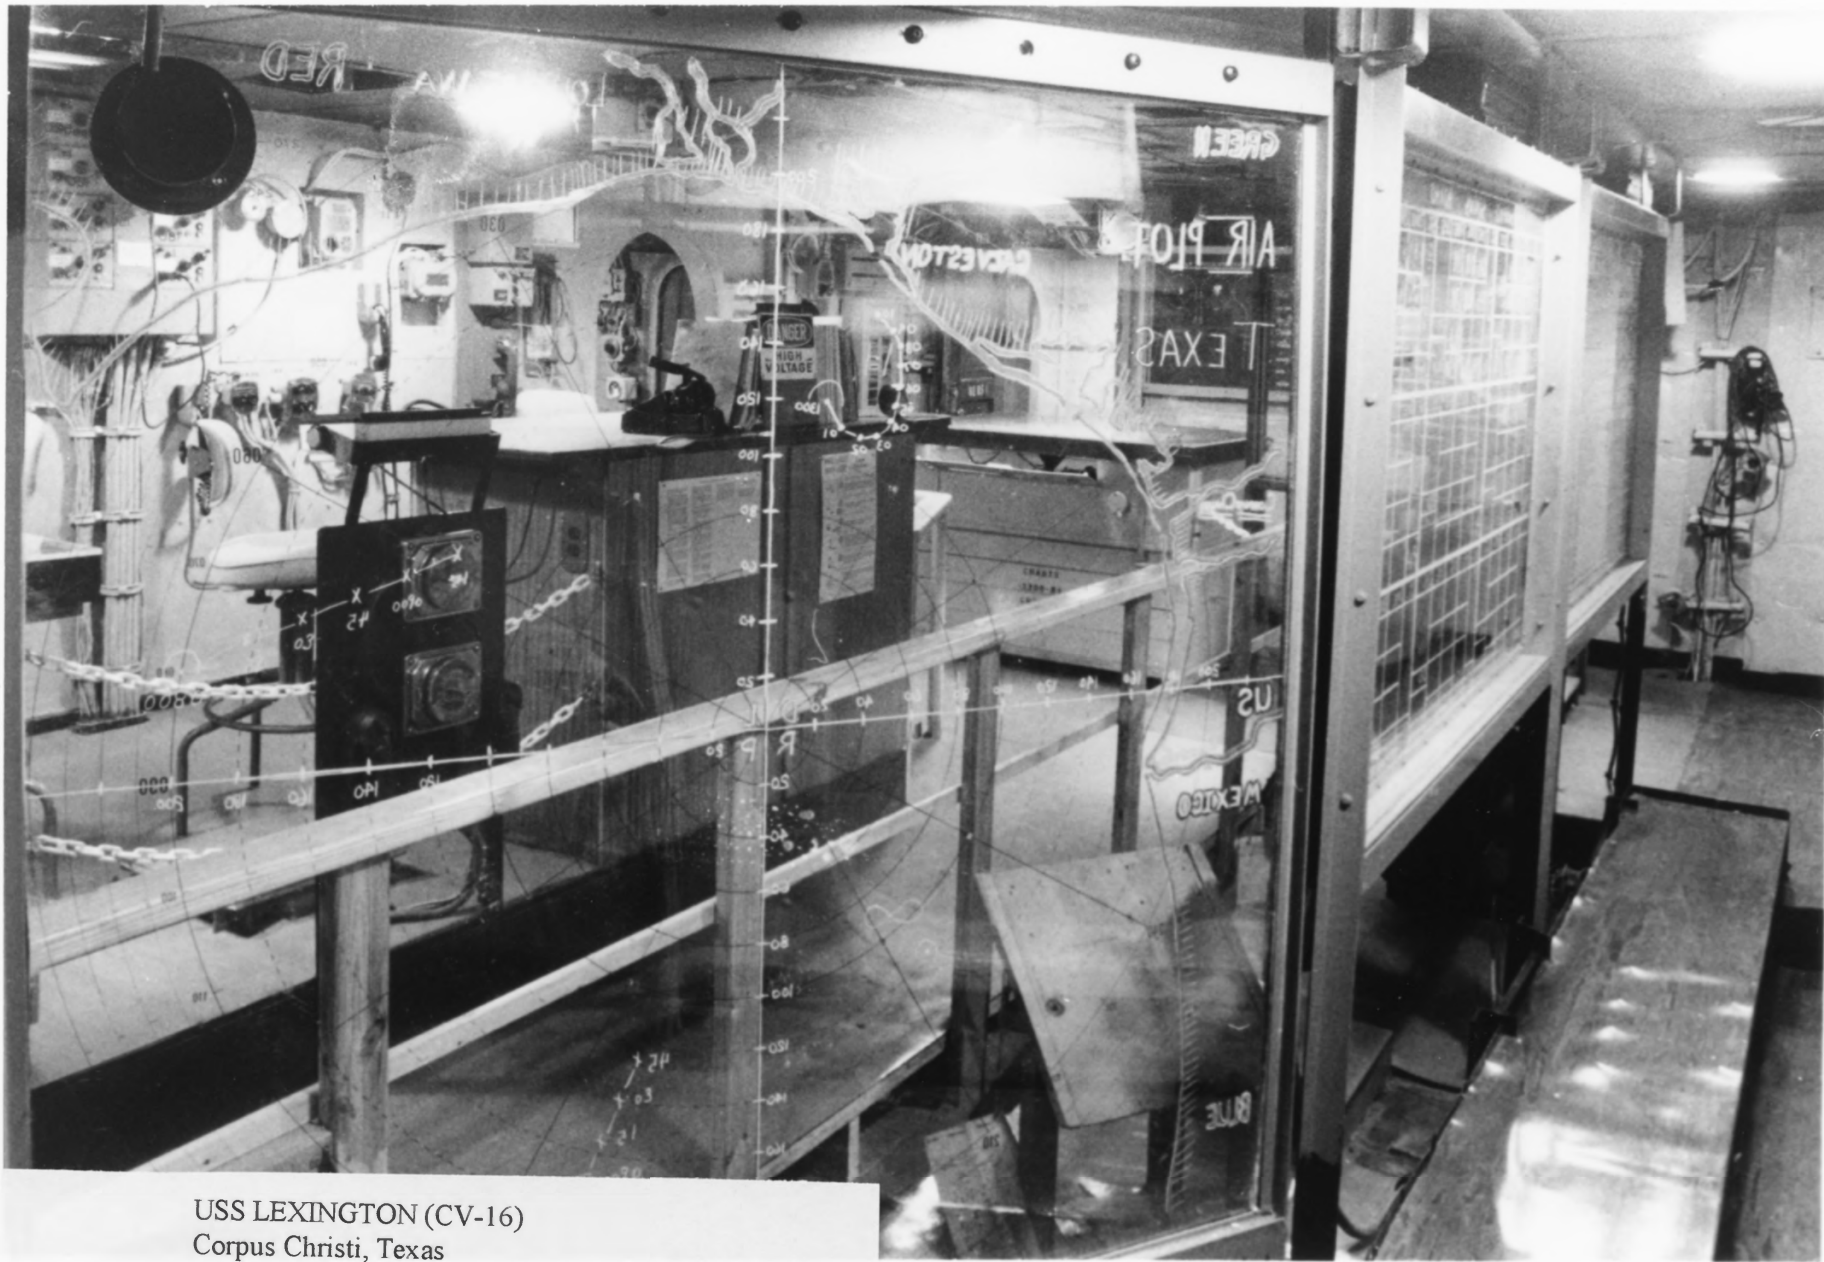

USS LEXINGTON (CV-16)  
Corpus Christi, Texas  
At sea, 1943-1944  
Photographer: Unknown

USS LEXINGTON (CV-16)

Corpus Christi, Texas

Adm. Marc Mitscher, R. Adm. Robert B. Carney,

Comm. Arleigh Burke, and Adm. William F. Halsey aboard

USS *Lexington*, 20 September 1944

Photographer: Unknown

USS LEXINGTON (CV-16)  
Corpus Christi, Texas  
Combat Information Center (CIC), 1996.  
Photographer: Hugh Power

USS LEXINGTON (CV-16)  
Corpus Christi, Texas  
Starboard profile, as seen from the quarter, 1996.  
Photographer: Hugh Power

USS LEXINGTON (CV-16)  
Corpus Christi, Texas  
Full length aerial view, 1996.  
Photographer: Hugh Power

USS LEXINGTON (CV-16)

Corpus Christi, Texas

*Lexington* at her berth in Corpus Christi, 1996

Photographer: Hugh Power

USS LEXINGTON (CV-16)  
Corpus Christi, Texas  
TBM-3 Avenger displayed on hangar deck, 1996.  
Photographer: Hugh Power

USS LEXINGTON (CV-16)  
Corpus Christi, Texas  
Pilot house interior, 1996.  
Photographer: Hugh Power