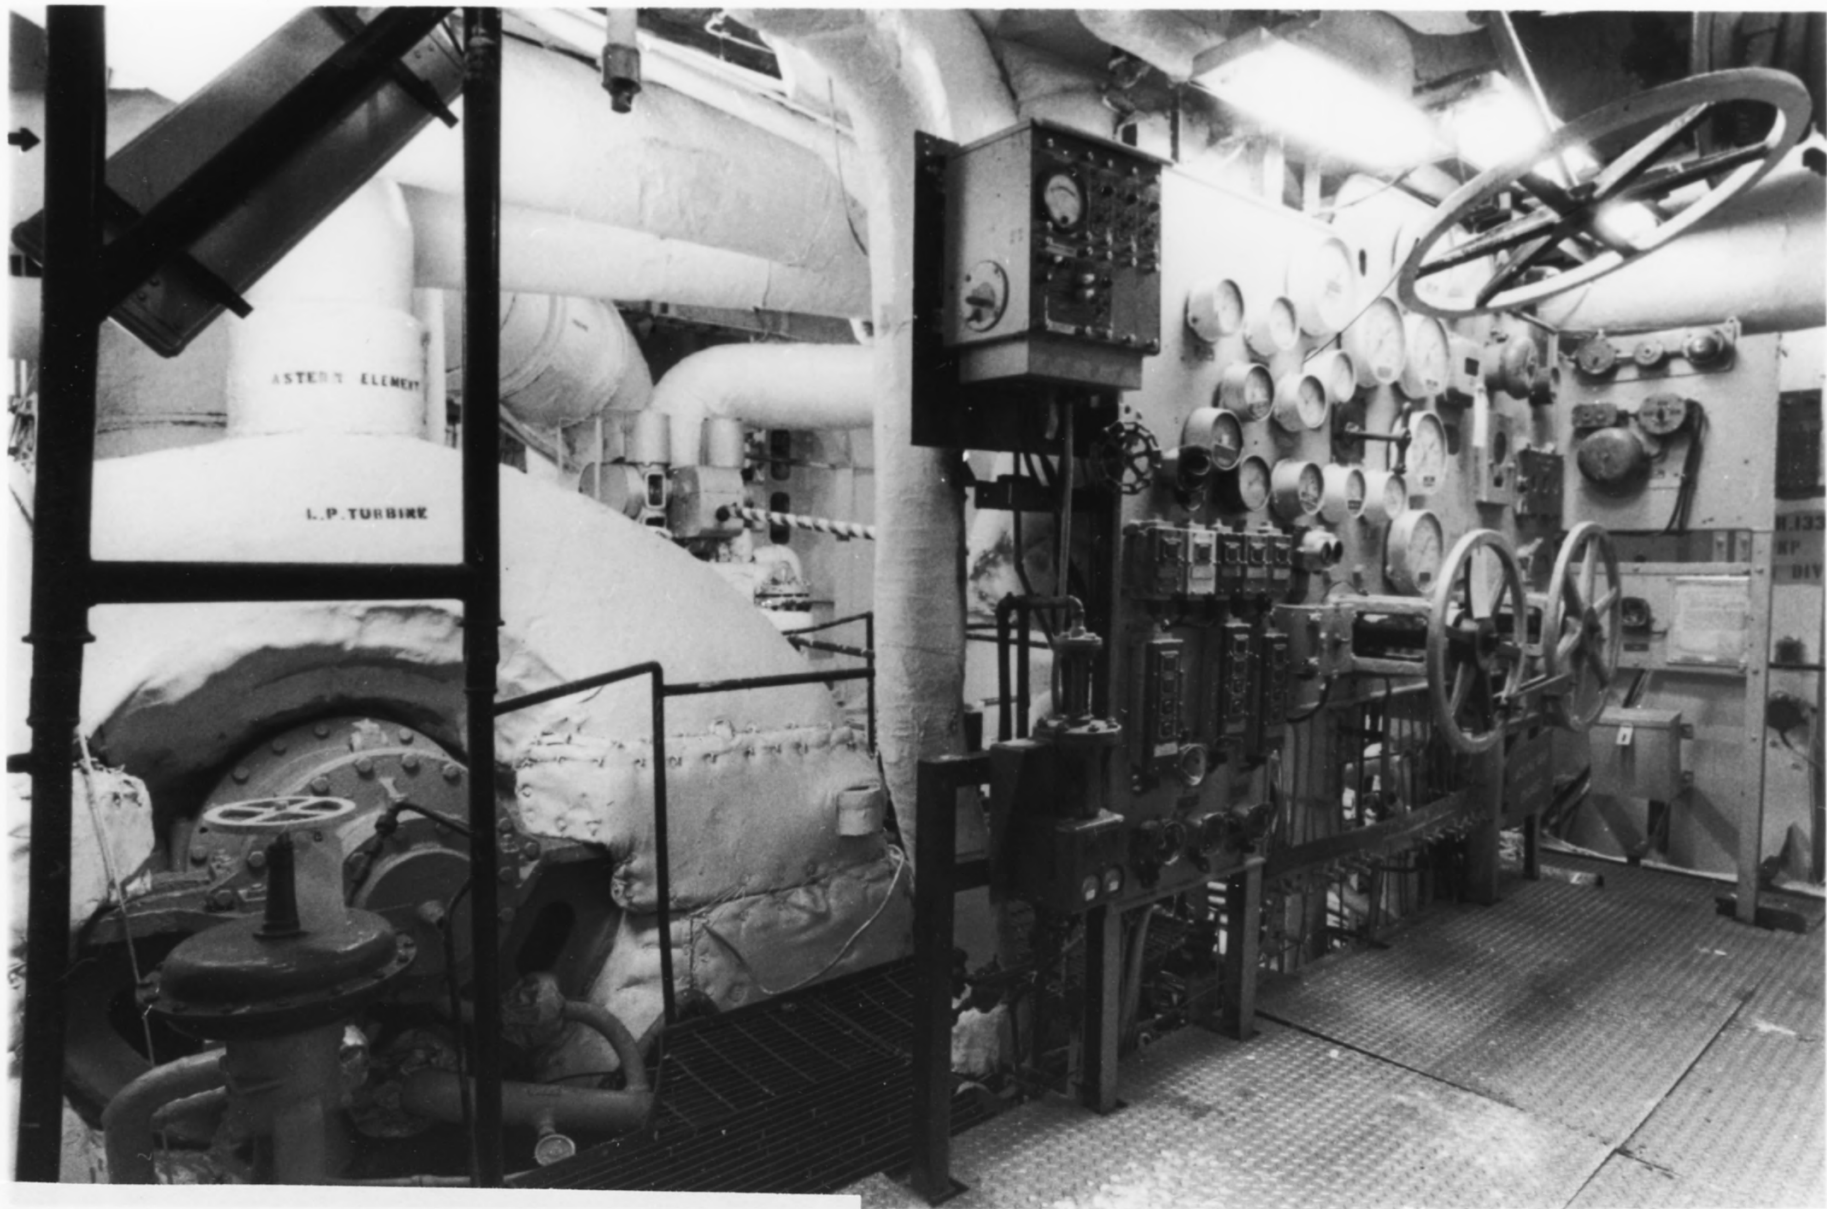

USS LEXINGTON (CV-16)
Corpus Christi, Texas
Engine Room Control Station, 1996.
Photographer: Hugh Power