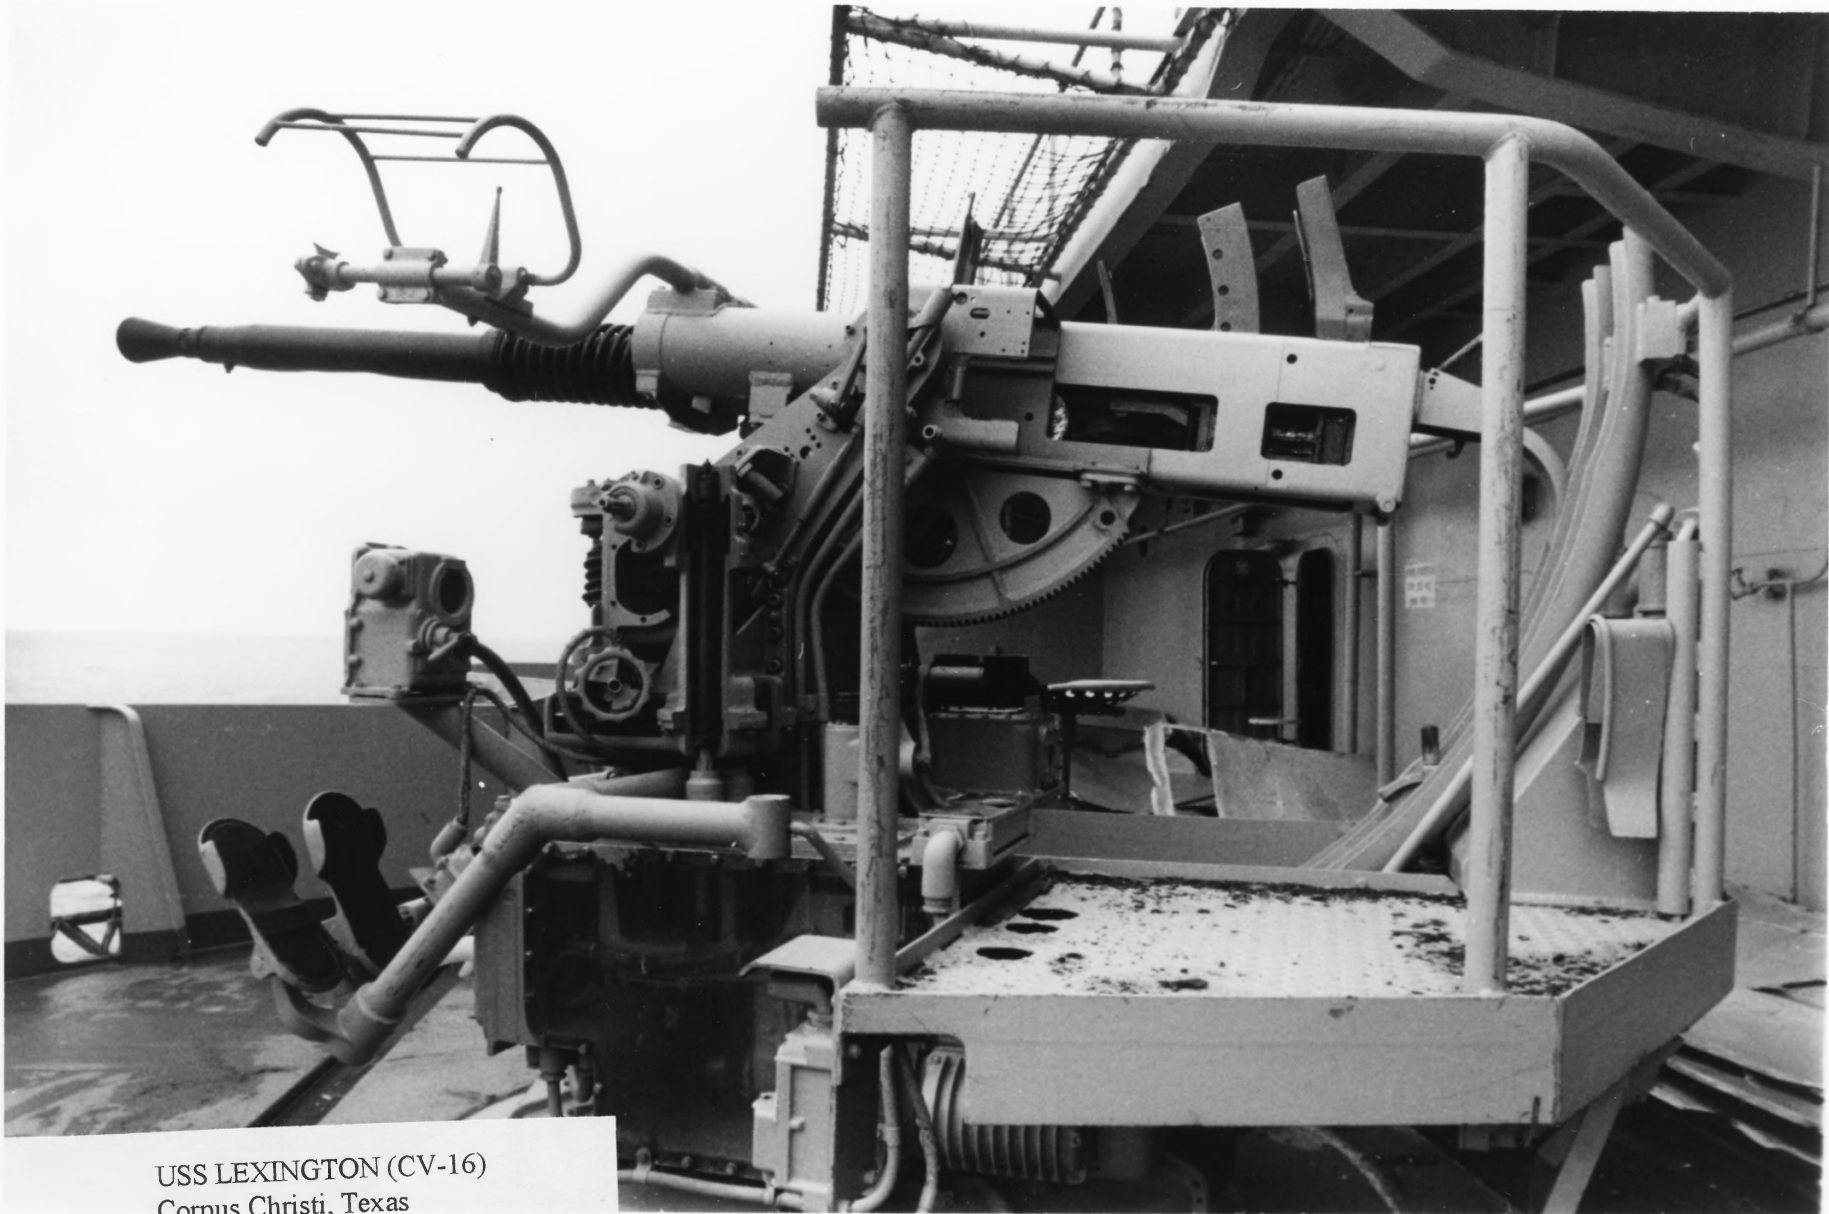

USS LEXINGTON (CV-16)
Corpus Christi, Texas
Quad 40mm gun, 1996.
Photographer: Hugh Power