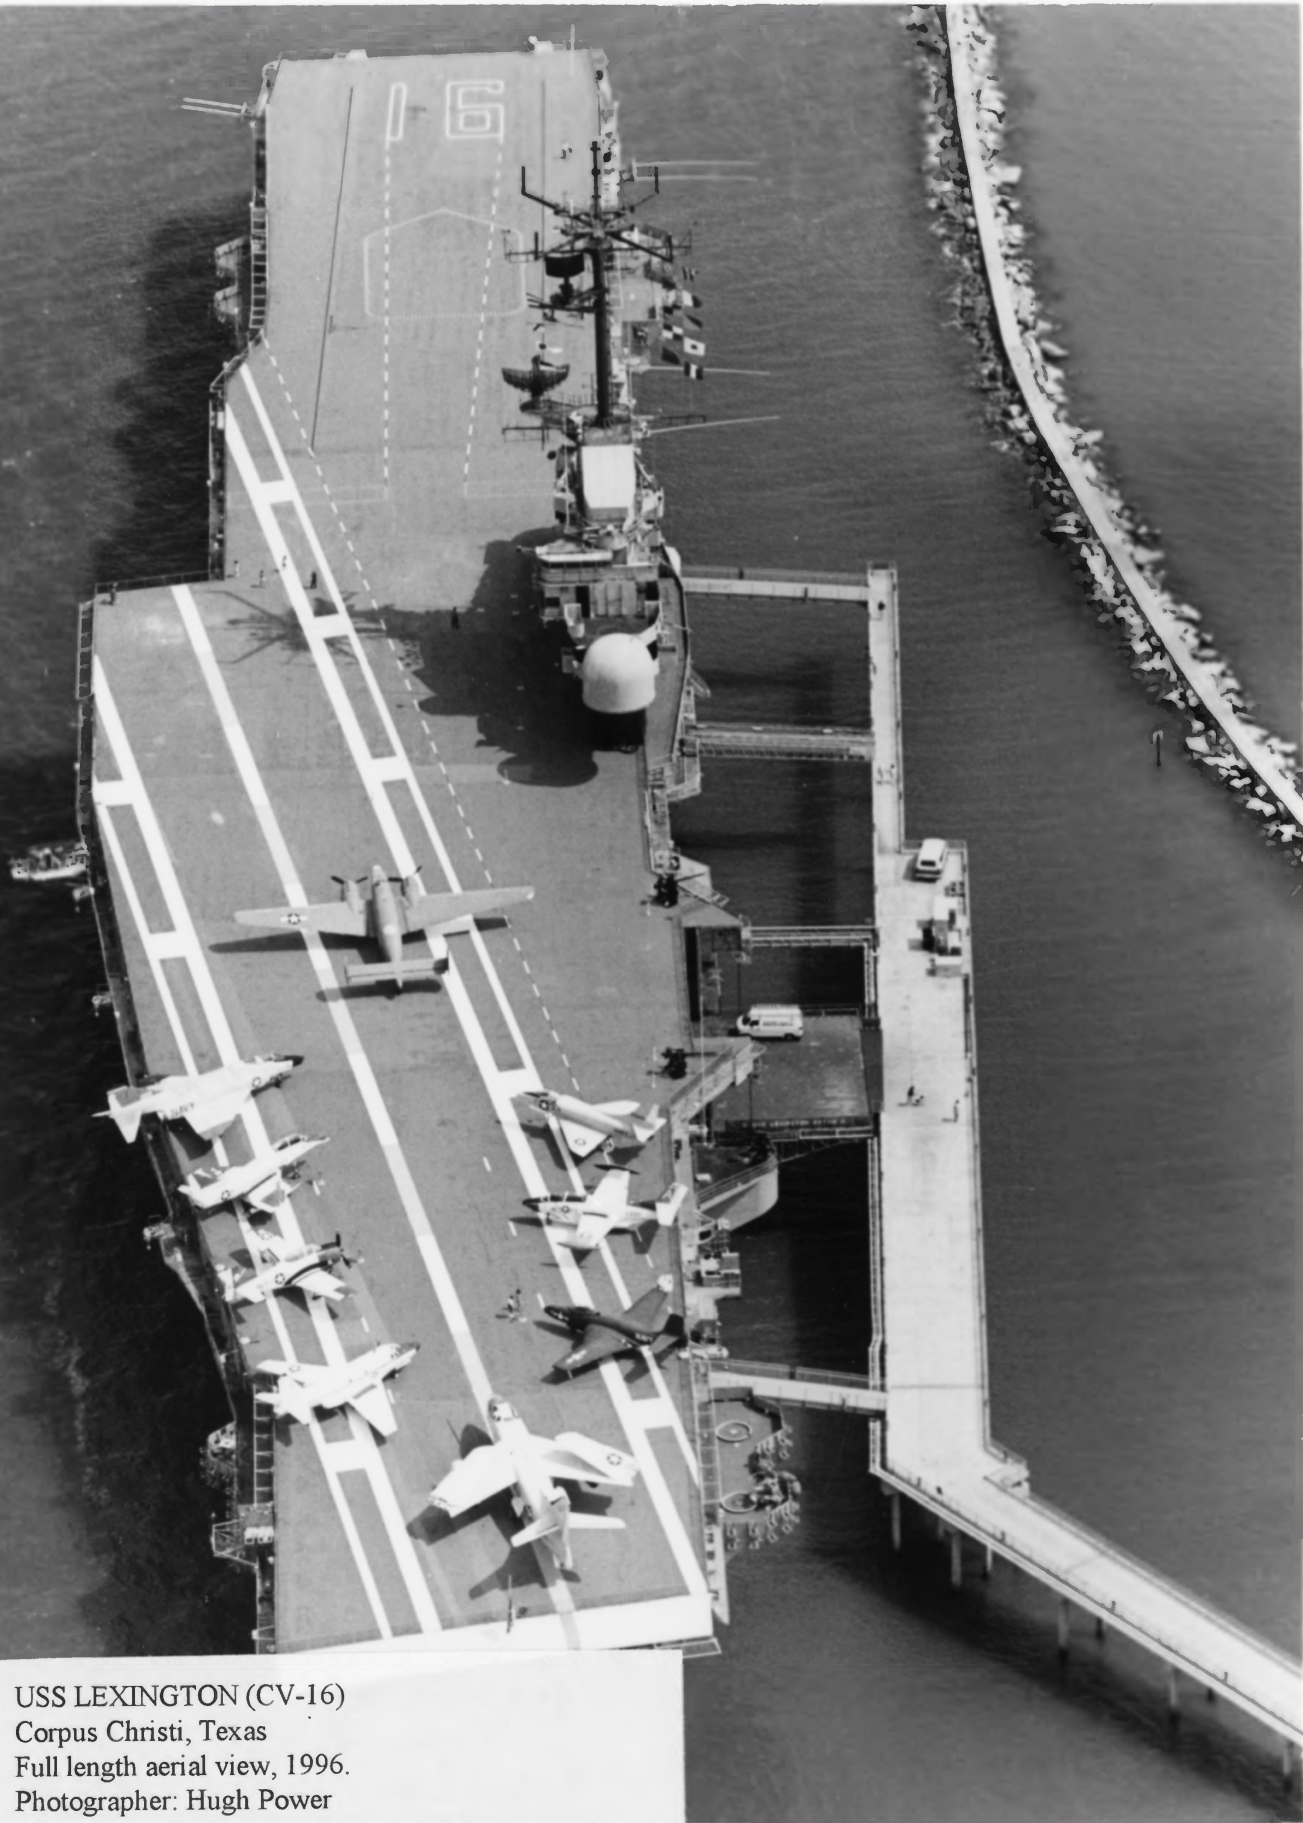

USS LEXINGTON (CV-16)  
Corpus Christi, Texas  
At sea, 1943-1944  
Photographer: Unknown

USS LEXINGTON (CV-16)

Corpus Christi, Texas

Adm. Marc Mitscher, R. Adm. Robert B. Carney,

Comm. Arleigh Burke, and Adm. William F. Halsey aboard

USS *Lexington*, 20 September 1944

Photographer: Unknown

USS LEXINGTON (CV-16)  
Corpus Christi, Texas  
Combat Information Center (CIC), 1996.  
Photographer: Hugh Power

USS LEXINGTON (CV-16)  
Corpus Christi, Texas  
Starboard profile, as seen from the quarter, 1996.  
Photographer: Hugh Power

USS LEXINGTON (CV-16)  
Corpus Christi, Texas  
Full length aerial view, 1996.  
Photographer: Hugh Power

USS LEXINGTON (CV-16)

Corpus Christi, Texas

*Lexington* at her berth in Corpus Christi, 1996

Photographer: Hugh Power

USS LEXINGTON (CV-16)  
Corpus Christi, Texas  
TBM-3 Avenger displayed on hangar deck, 1996.  
Photographer: Hugh Power

USS LEXINGTON (CV-16)  
Corpus Christi, Texas  
Pilot house interior, 1996.  
Photographer: Hugh Power