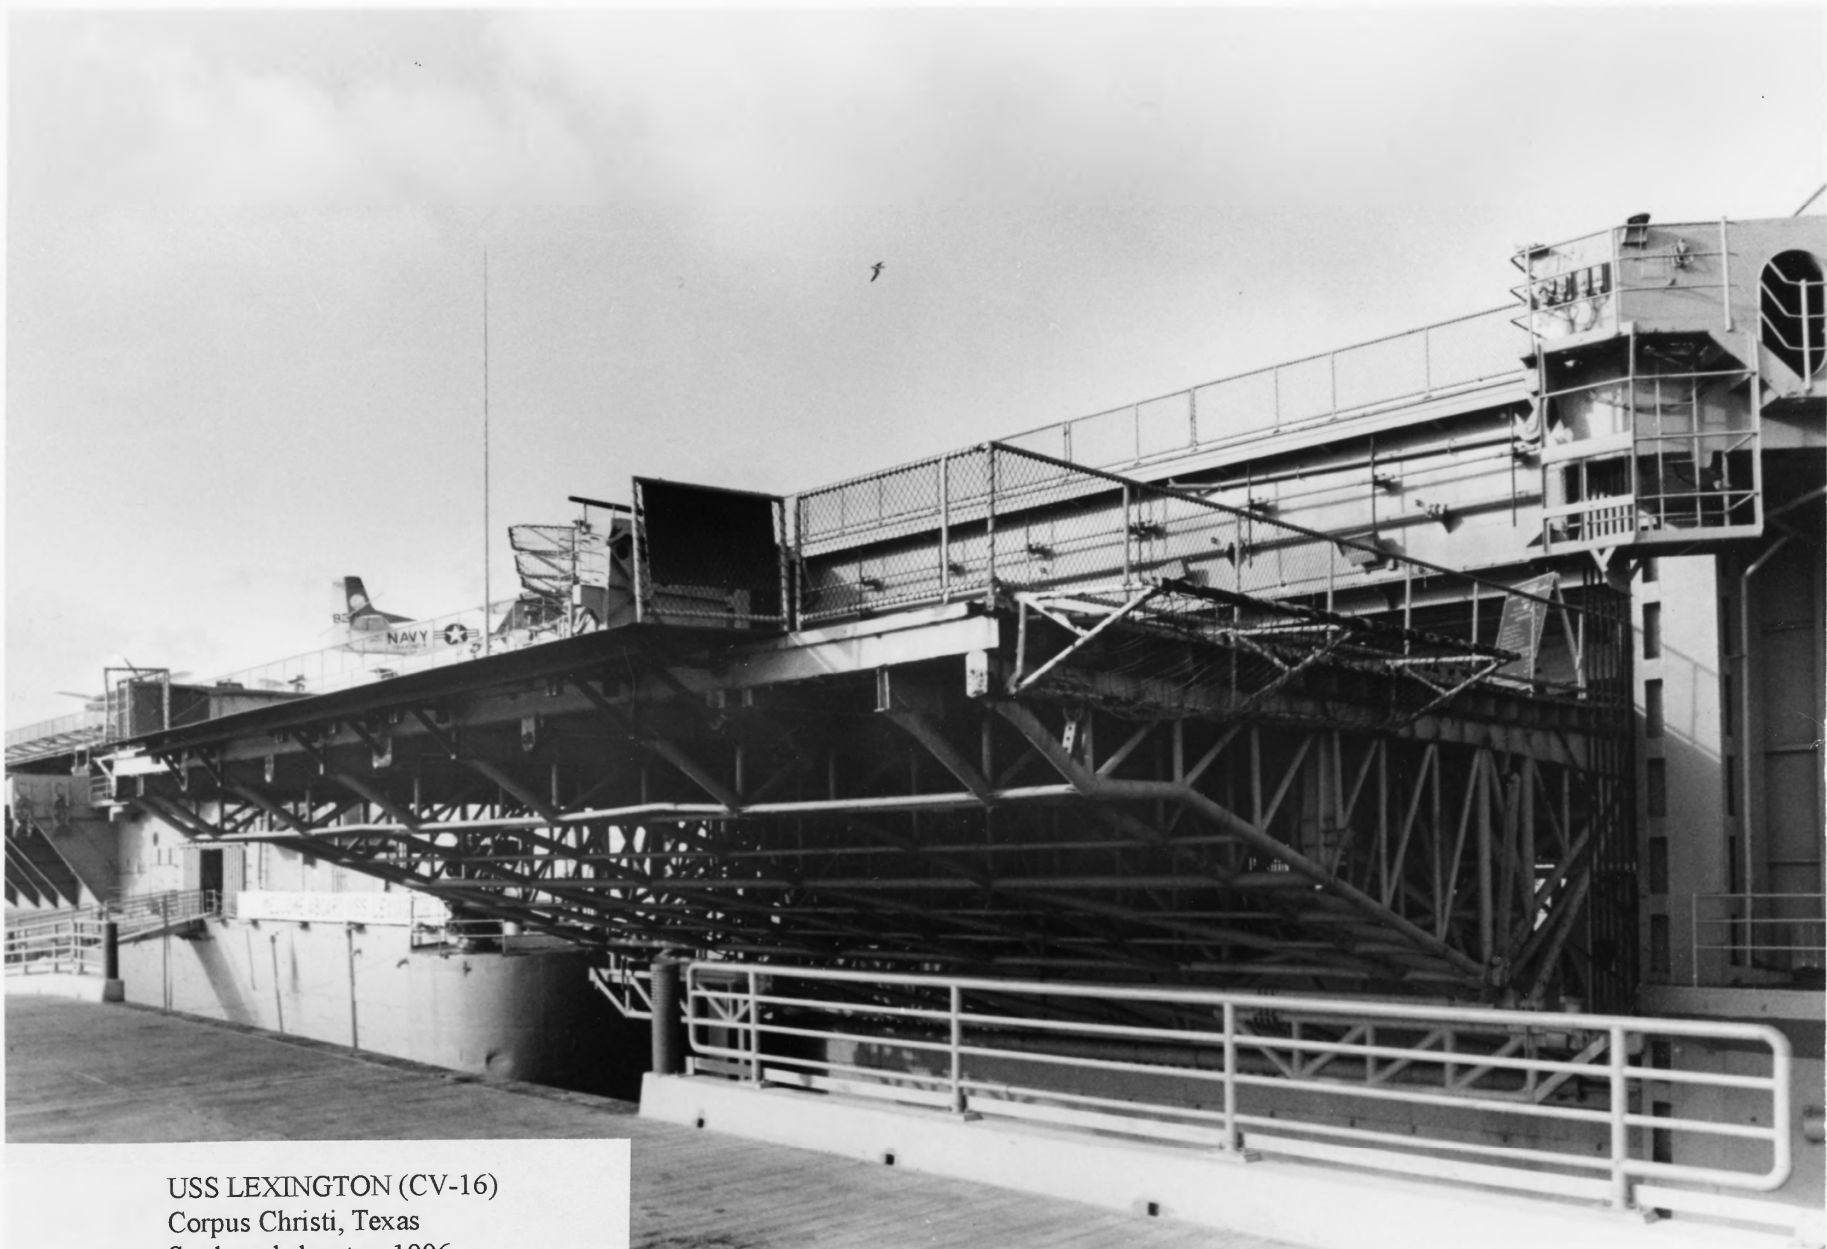

USS LEXINGTON (CV-16)  
Corpus Christi, Texas  
Sick Bay, 1996.  
Photographer: Hugh Power

USS LEXINGTON (CV-16)  
Corpus Christi, Texas  
Flight deck, foam cannon in foreground, 1996.  
Photographer: Hugh Power