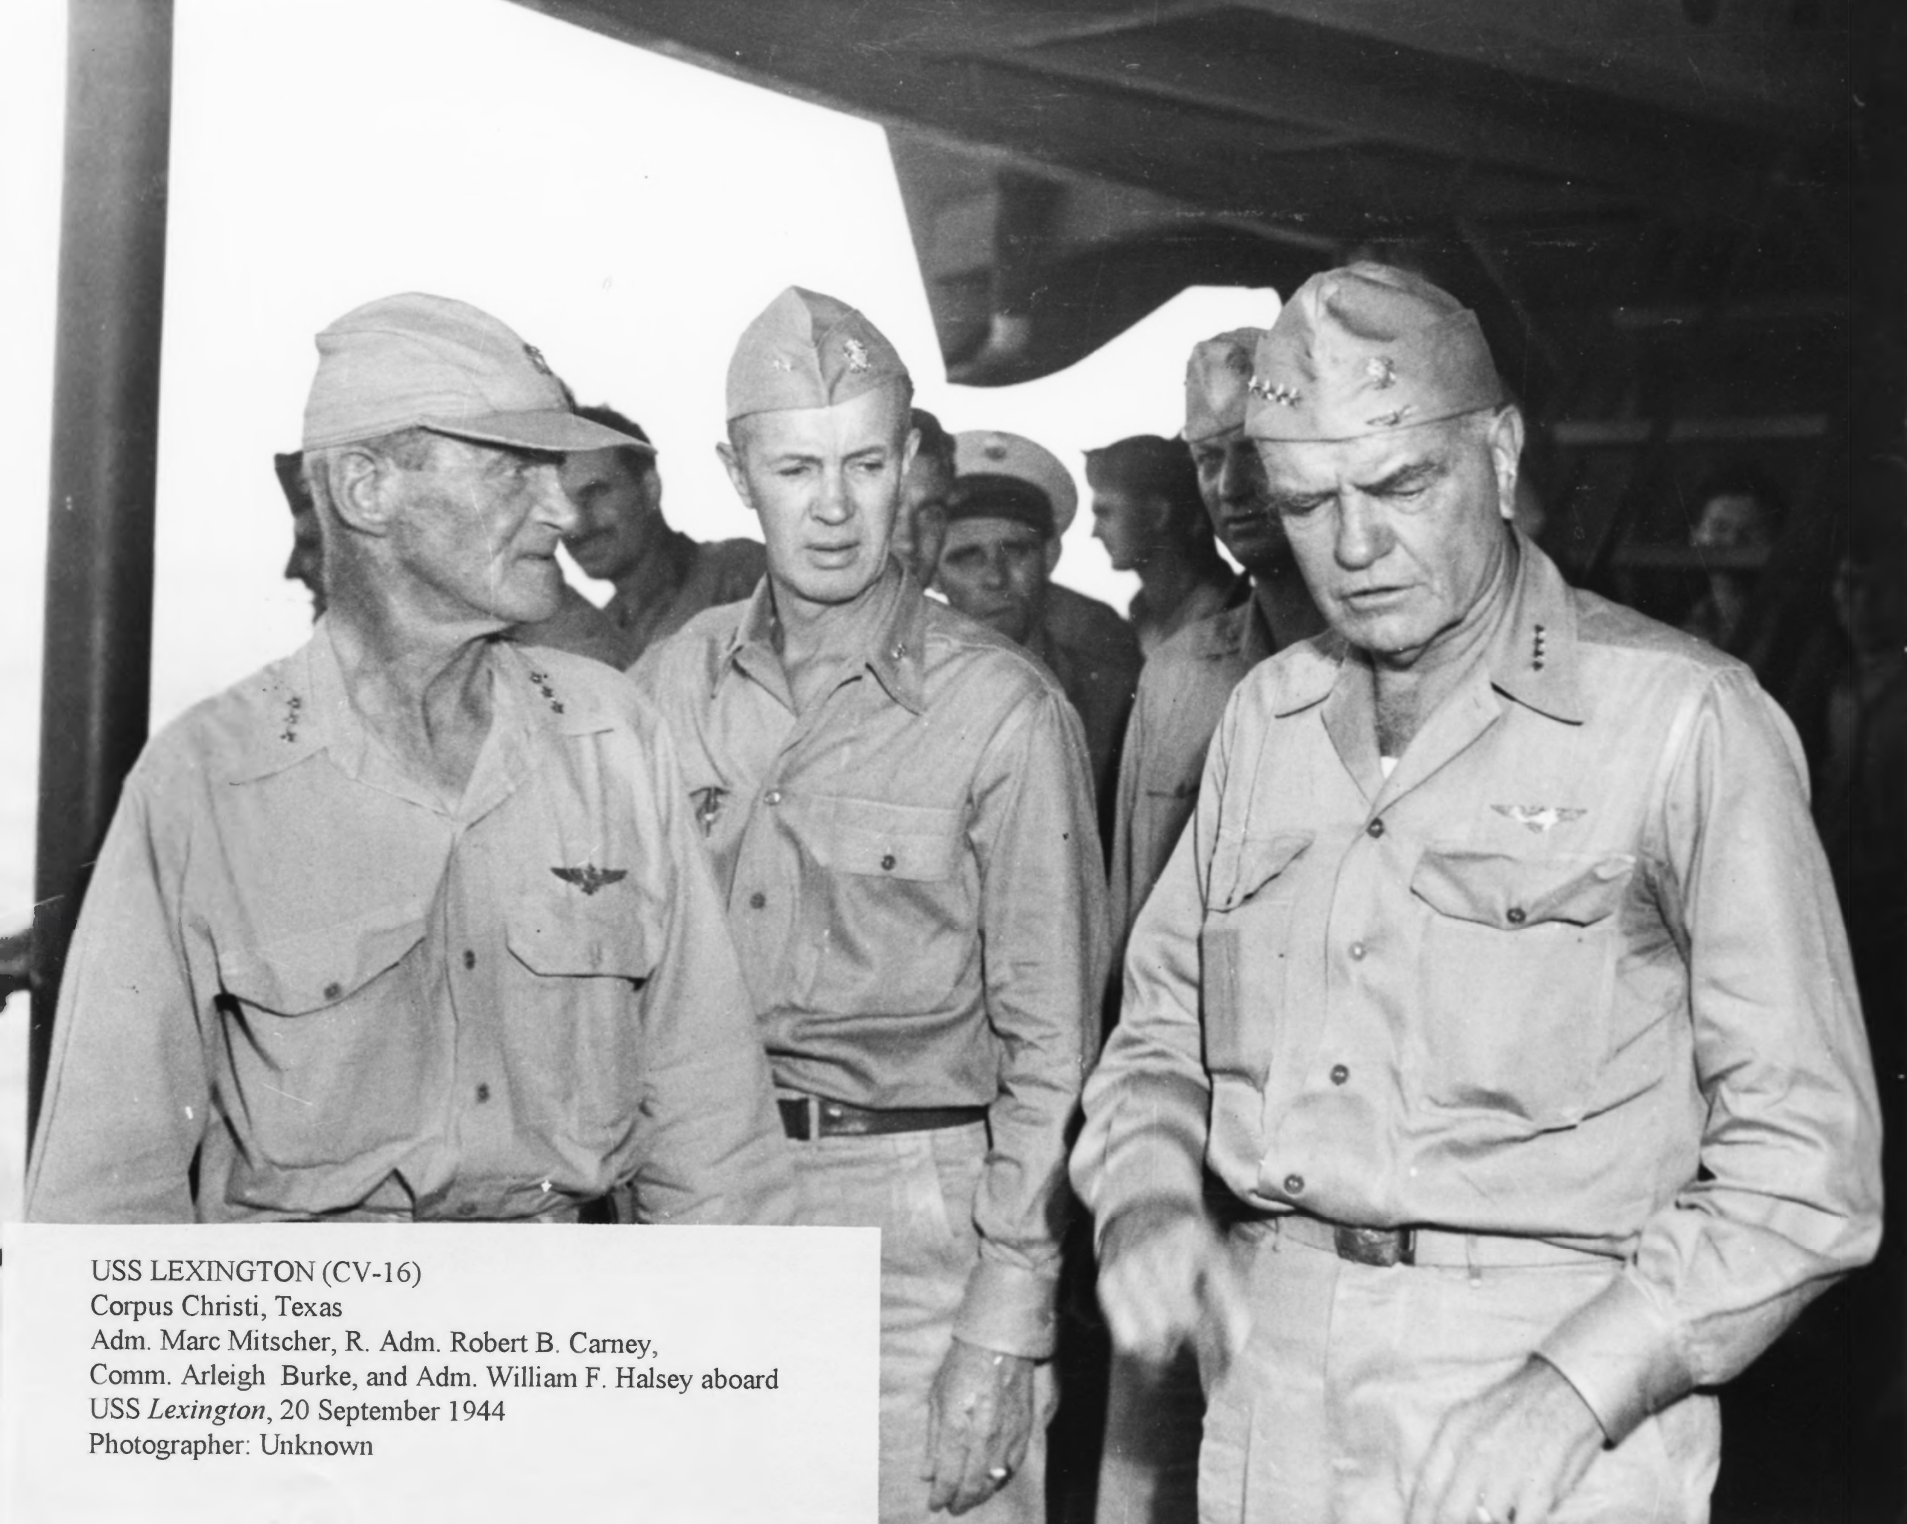

USS LEXINGTON (CV-16)  
Corpus Christi, Texas  
At sea, 1943-1944  
Photographer: Unknown

USS LEXINGTON (CV-16)

Corpus Christi, Texas

Adm. Marc Mitscher, R. Adm. Robert B. Carney,

Comm. Arleigh Burke, and Adm. William F. Halsey aboard

USS *Lexington*, 20 September 1944

Photographer: Unknown

USS LEXINGTON (CV-16)  
Corpus Christi, Texas  
Combat Information Center (CIC), 1996.  
Photographer: Hugh Power

USS LEXINGTON (CV-16)  
Corpus Christi, Texas  
Starboard profile, as seen from the quarter, 1996.  
Photographer: Hugh Power