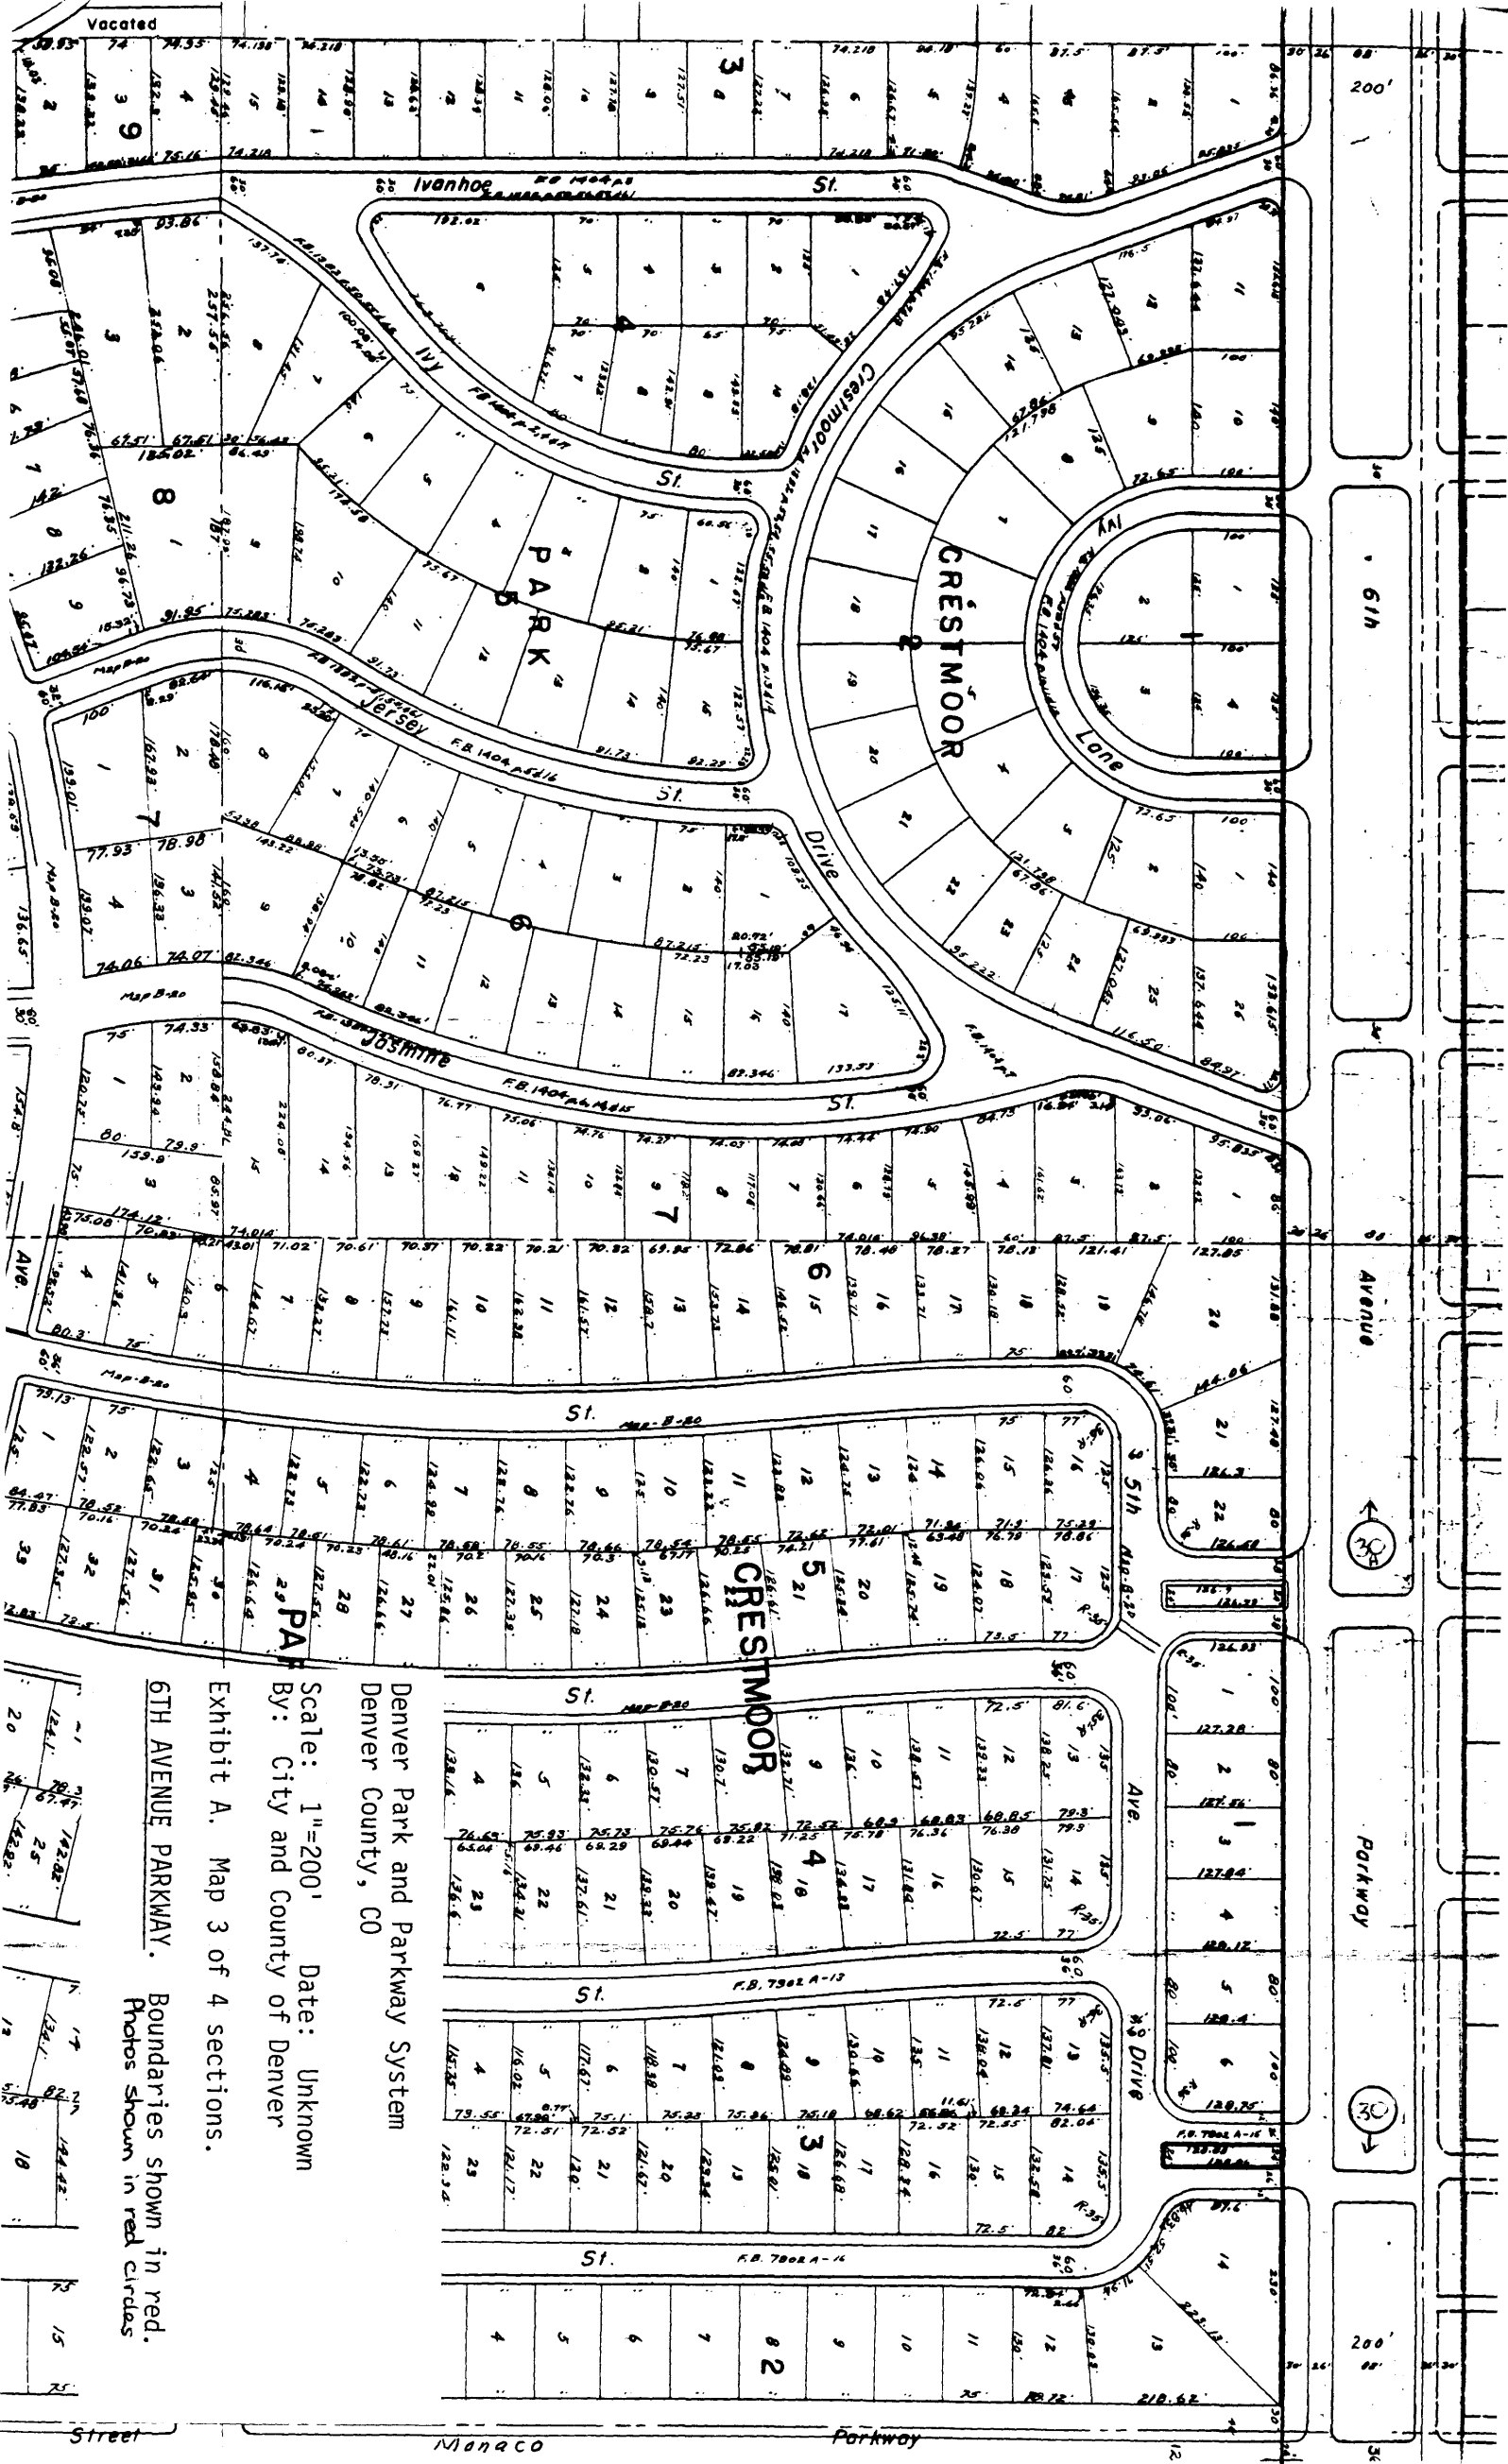

Denver Park and Parkway System  
 Denver, County, CO

Scale: 1"=200' Date: Unknown  
 By: City and County of Denver

Exhibit A. Map 1 of 4 sections.

6TH AVENUE PARKWAY. Boundaries shown in red.  
 Photos shown in red circles.

6th Avenue Parkway

S

Denver Park and Parkway System  
 Denver County, CO  
 Scale: 1"=200' Date: Unknown  
 By: City and County of Denver  
 Exhibit A, Map 3 of 4 sections.

Boundaries shown in red.  
 Photos shown in red circles.

Street Monaco Parkway

Denver Park and Parkway System  
 Denver County, CO

Scale: 1"=200'  
 Date: Unknown  
 By: City and County of Denver

Exhibit A. Map 4 of 4 sections.

6TH AVENUE PARKWAY.  
 Boundaries shown in red.  
 Photos shown in red circles.