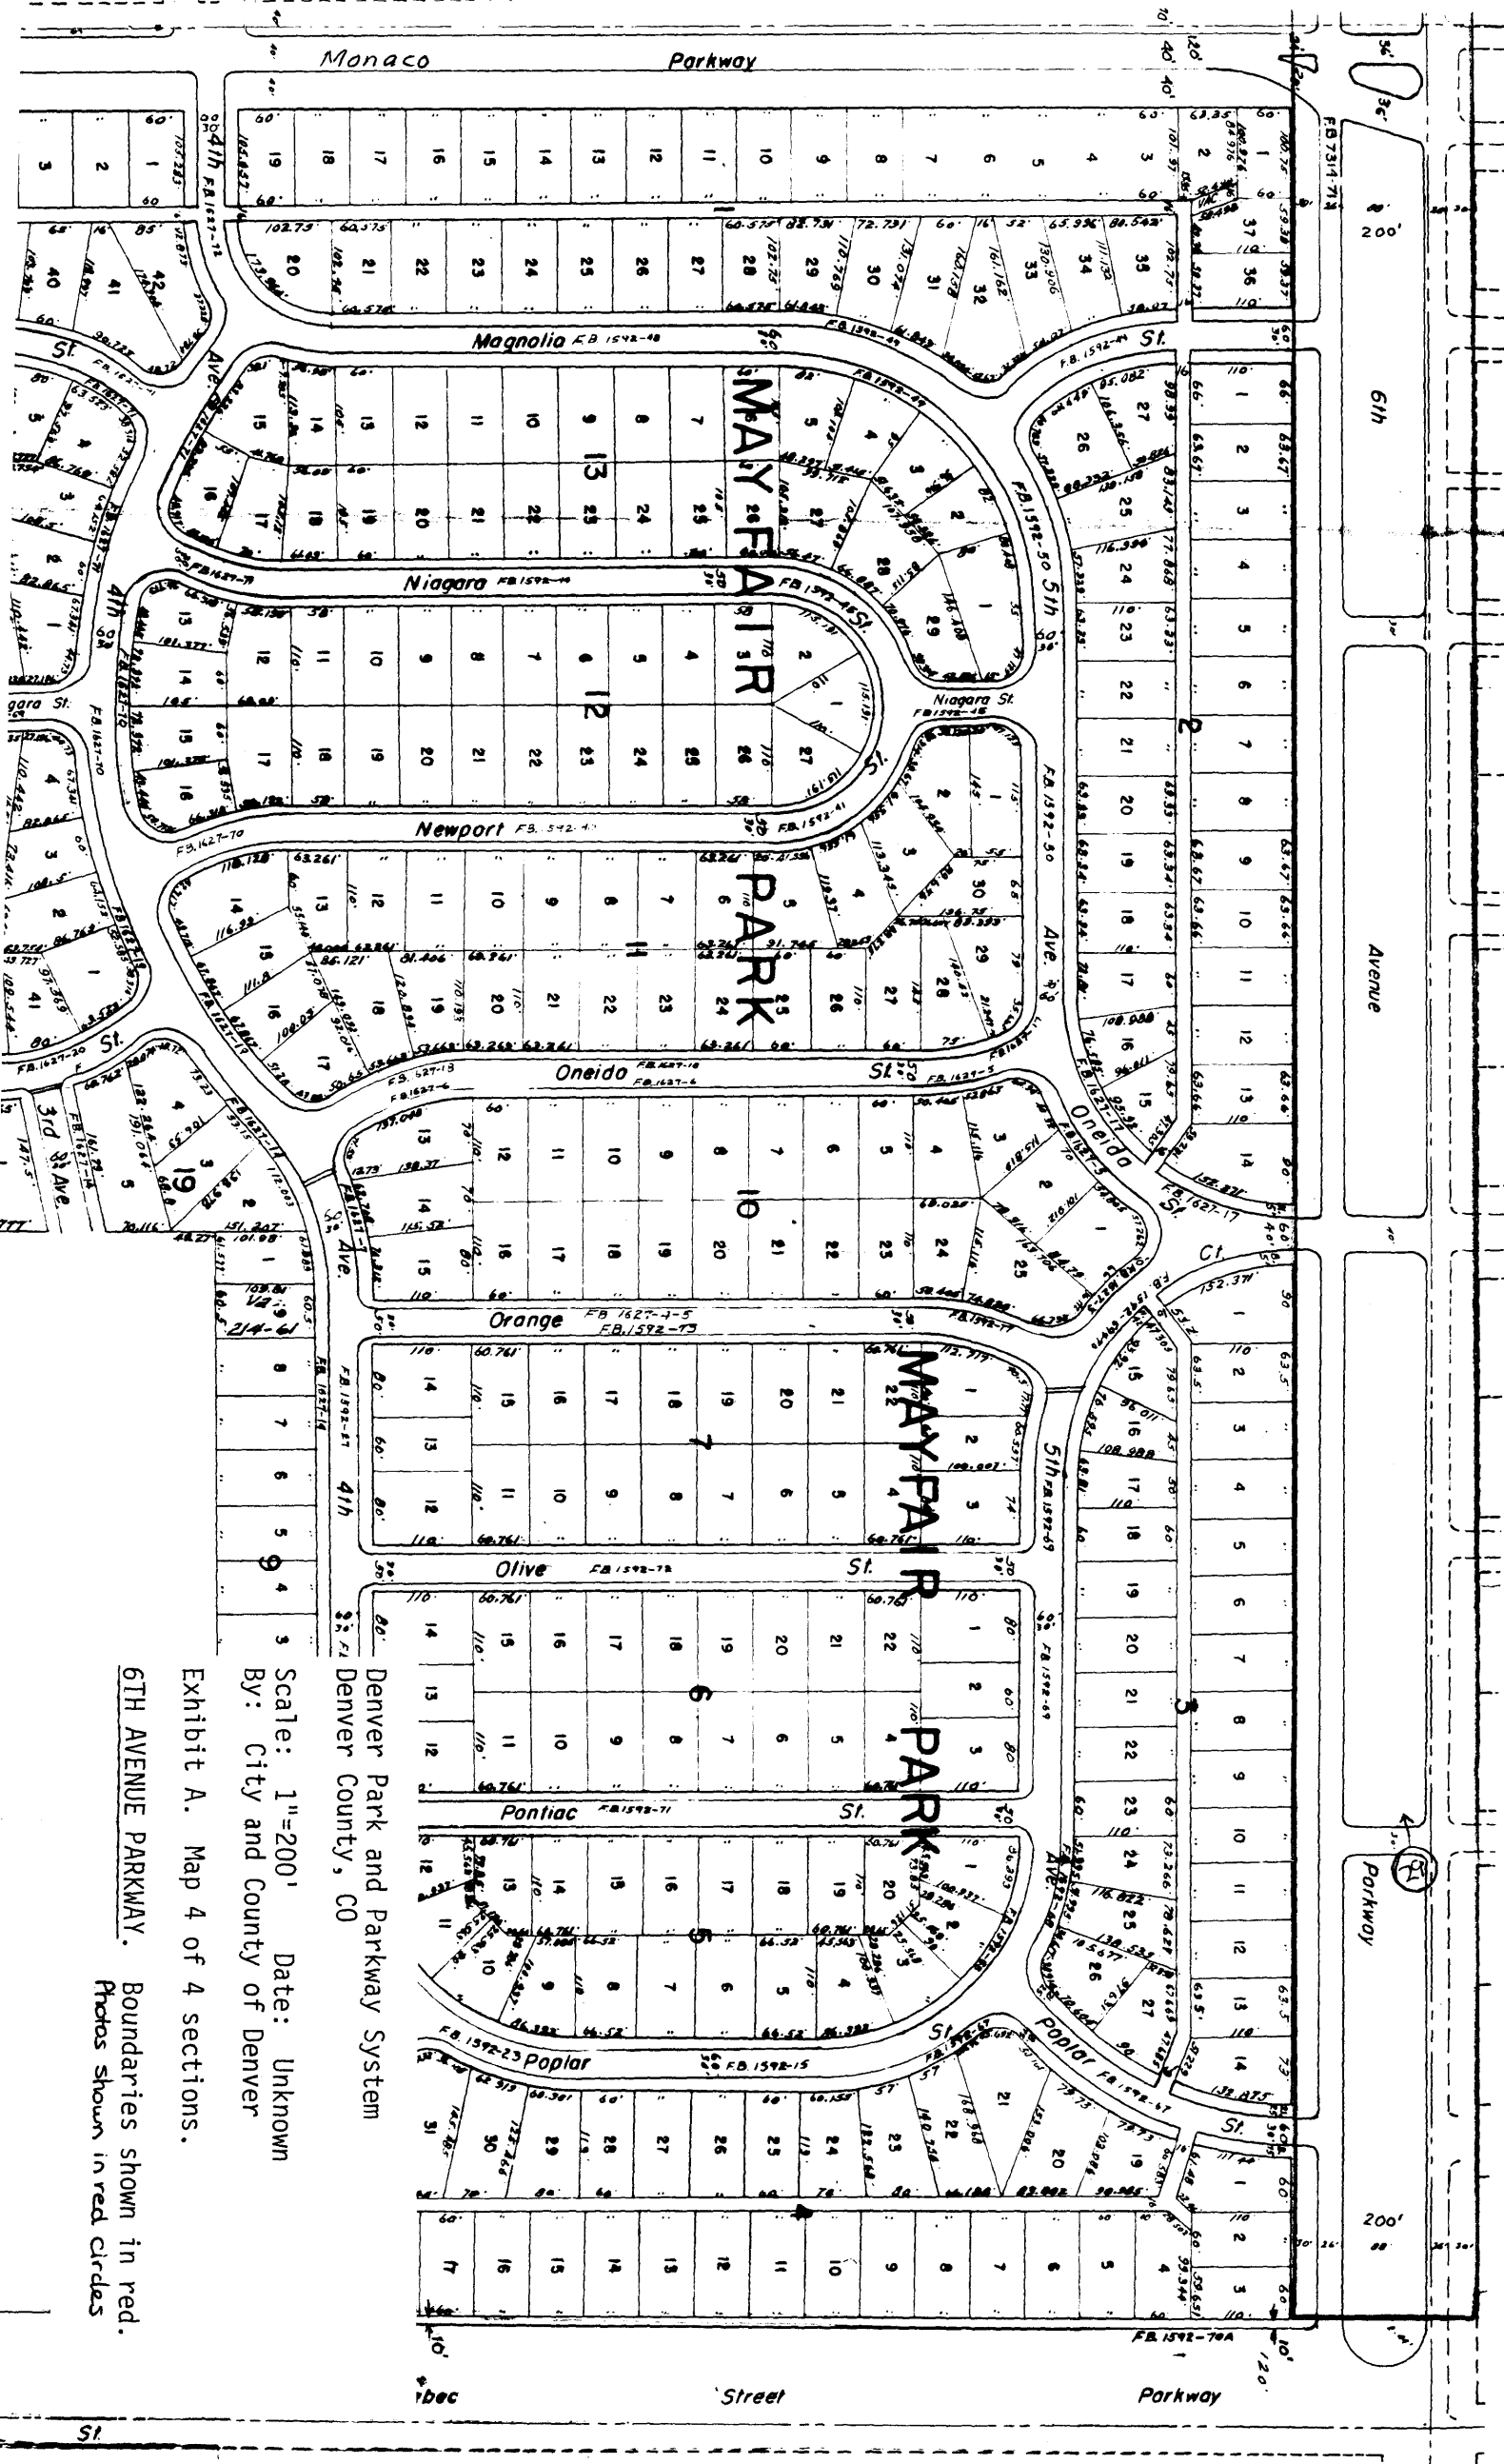

Denver Park and Parkway System  
 Denver, County, CO

Scale: 1"=200' Date: Unknown  
 By: City and County of Denver

Exhibit A. Map 1 of 4 sections.

6TH AVENUE PARKWAY. Boundaries shown in red.  
 Photos shown in red circles.

6th Avenue Parkway

S

Denver Park and Parkway System  
 Denver County, CO  
 Scale: 1"=200' Date: Unknown  
 By: City and County of Denver  
 Exhibit A, Map 3 of 4 sections.

Boundaries shown in red.  
 Photos shown in red circles.

Street Monaco Parkway

Denver Park and Parkway System  
 Denver County, CO

Scale: 1"=200'  
 Date: Unknown  
 By: City and County of Denver

Exhibit A. Map 4 of 4 sections.

6TH AVENUE PARKWAY.  
 Boundaries shown in red.  
 Photos shown in red circles.