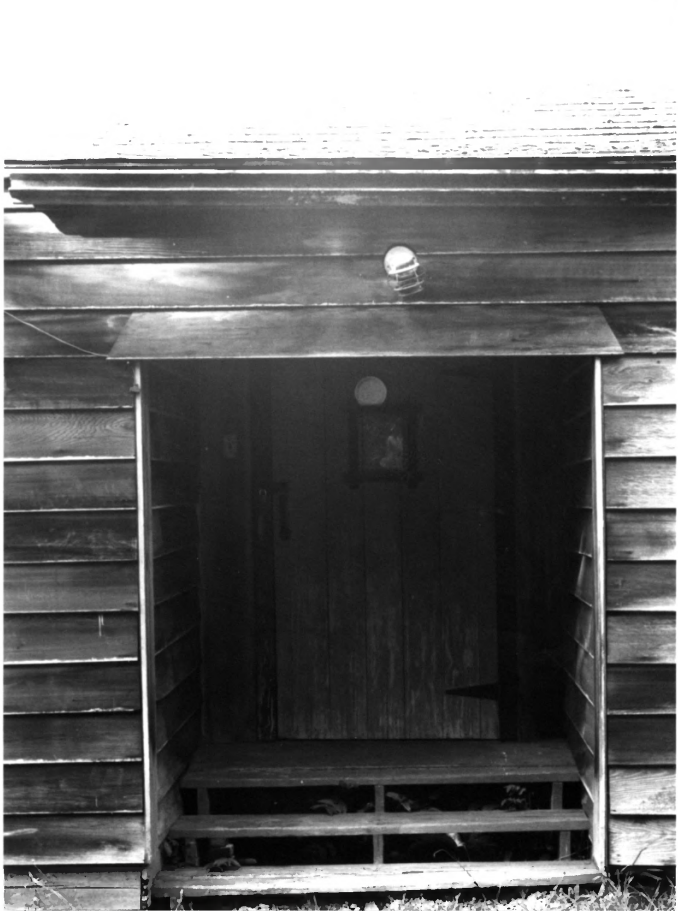

BAINBRIDGE IS. FILIPINO COMMUNITY HALL #6  
KITSAP COUNTY, WA

VIEW TO N OF BERRY PACKING SHED  
FROM EAST OF HALL

BAINBRIDGE IS. FILIPINO COMMUNITY HALL #7  
KITSAP COUNTY, WA

VIEW TO N. FROM S. OF BERRY  
PACKING SHED

BAINBRIDGE IS. FILIPINO COMMUNITY HALL #8  
KITSAP COUNTY, WA

VIEW TO S.W. FROM NE OF HALL

BAINBRIDGE IS. FILIPINO COMMUNITY HALL #9  
KITSAP COUNTY, WA

WINDOW DETAIL HALL EAST WALL,  
VIEW TO WEST

BAINBRIDGE IS. FILIPINO COMMUNITY HALL # 10  
KITSAP COUNTY, WA

VIEW TO N. OF PORTION OF HALL  
SOUTH WALL

BAINBRIDGE IS. FILIPINO COMMUNITY HALL #11  
KITSAP COUNTY, WA

MAIN ENTRY, HALL EAST WALL,  
VIEW TO WEST

BAINBRIDGE IS. FILIPINO COMMUNITY HALL #12  
KITSAP COUNTY, WA