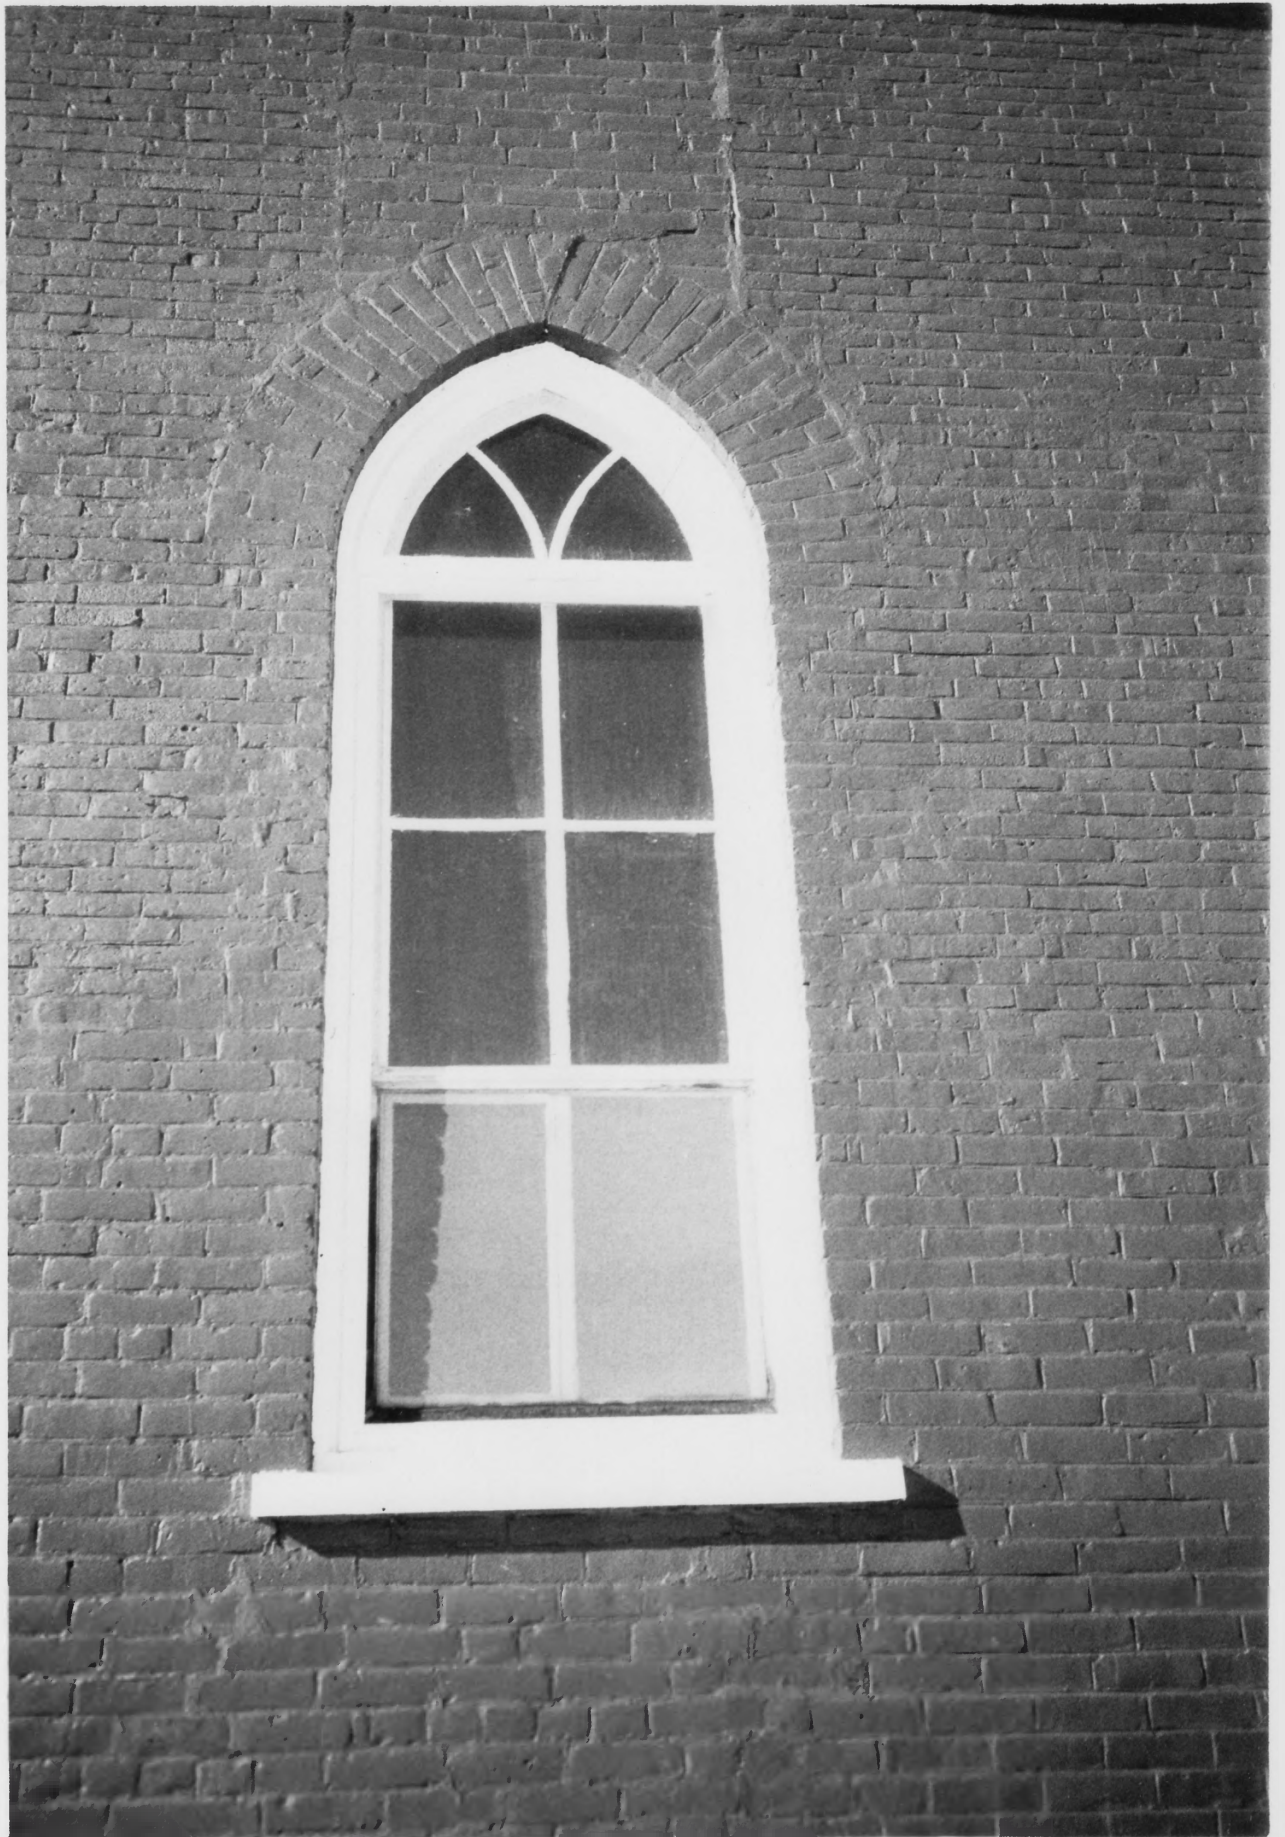

St. George's Catholic Church
Bakersfield, Franklin Co., VT

Sarah Wilcke

5/1998

Negative @ VT Div. for Historic Preservation

View looking NW, context

Photo 1

D-21

St. George's Catholic Church

Sarah Wilcke

5/1998

Negative @ VT Div for Historic Preservation

Looking NW, near + east walls

Photo 3

C-1

St. George's Catholic Church
Bakersfield, Franklin Co, VT

Sarah Wilcke