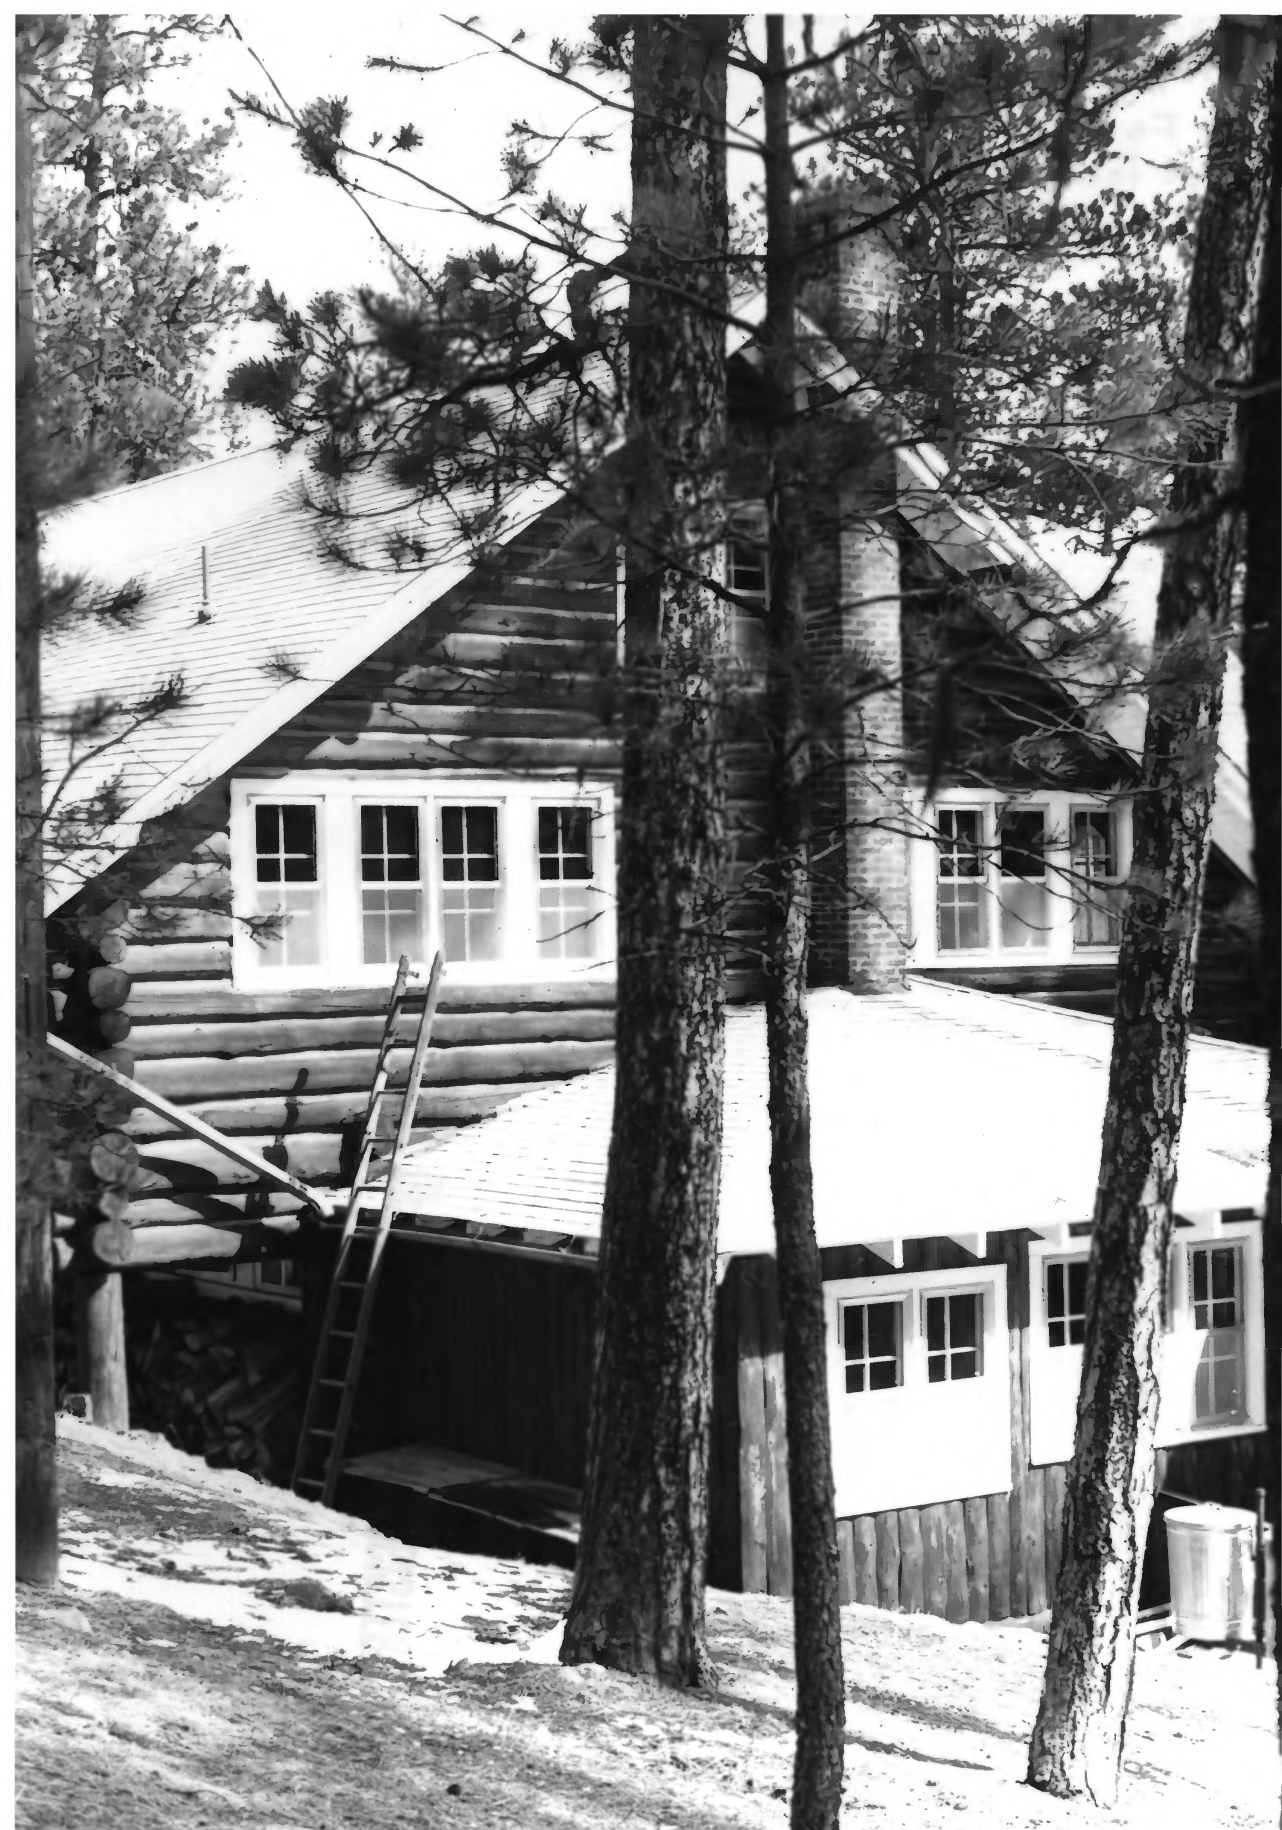

Peter Norbeck Summer House Custer Co.
Custer State Park, Custer, SD
Front facade; camera facing south
Scott Gerloff/Historical Preservation Center
April 1976
Photo 1 of 6
SEP 13 1977 JAN 18 1977

Peter Norbeck Summer House Custer Co.
Custer State Park, Custer, SD

Front and west facades; camera facing se

Scott Gerloff/Historical Preservation Center

April 1976

Photo 2 of 6

SEP 13 1977

JAN 18 1977

Peter Norbeck Summer House *Custer Co.*,
Custer State Park, Custer, South Dakota
Front and west facades/camera facing se
Scott Gerloff/Historical Preservation Center
April 1976

Photo 3 *of 6*

SEP 13 1977 JAN 18 1977

Peter Norbeck Summer House Custer Co.

Custer State Park, Custer, SD

Rear facade; camera facing northeast

Scott Gerloff/Historical Preservation Center

April 1976

Photo 4 of 6

SEP 13 1977 JAN 18 1977

Peter Norbeck Summer House Custer Co,
Custer State Park, Custer, SD
East facade/camera facing northwest
Scott Gerloff/Historical Preservation Center
April 1976
Photo 5 of 6
SEP 13 1977 JAN 18 1977