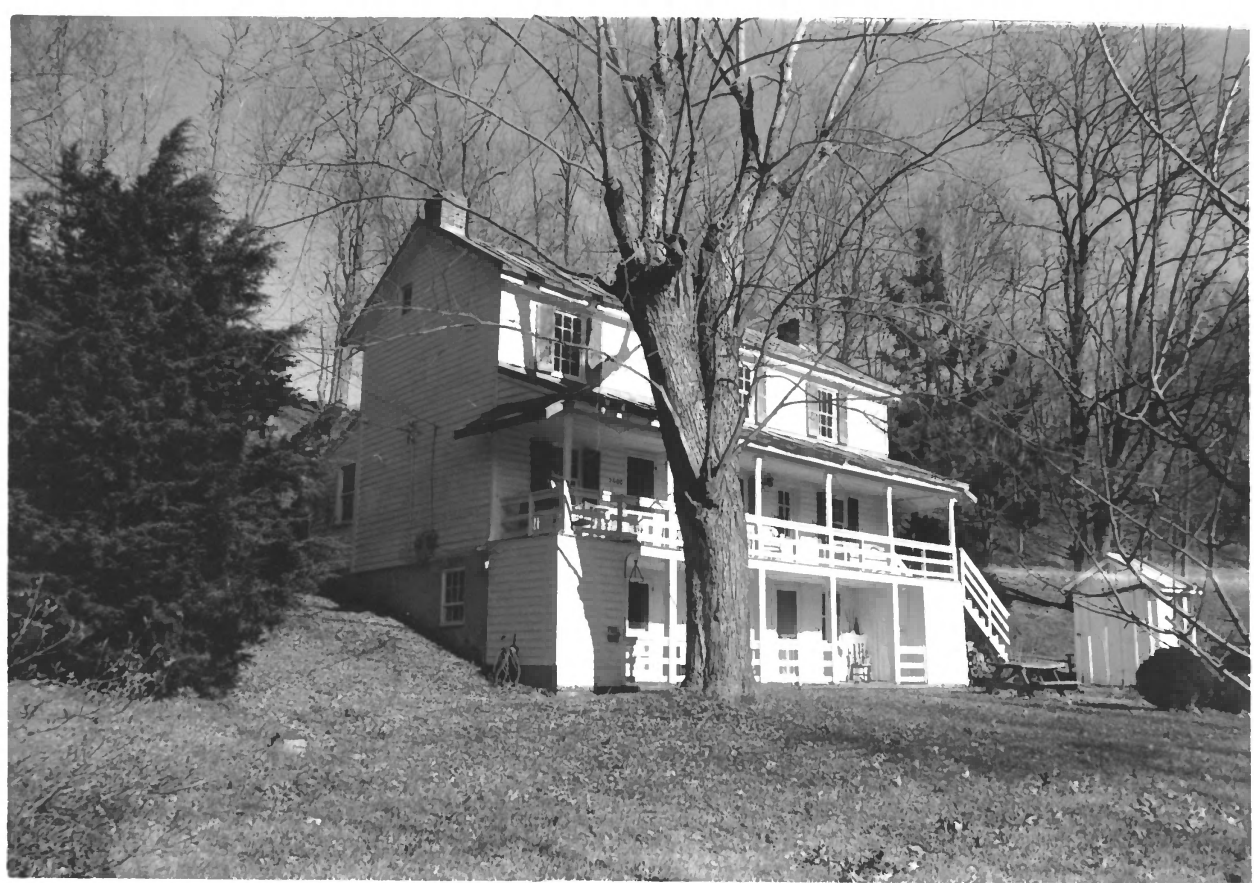

CARR-1711

Taylor-Manning-Leppo House Complex

2600 Patapsco Road

Finksburg, Carroll Co., MD

12/08

Paula Reed

MDSHPO

NW view, S+E elevations

1 of 23

CARR-1711

Taylor-Manning-Leppo House Complex
2600 Patapsco Road

Finksburg, Carroll Co., MD

12/08

Paula Reed

MDSHPO

NE view, W+S elevations