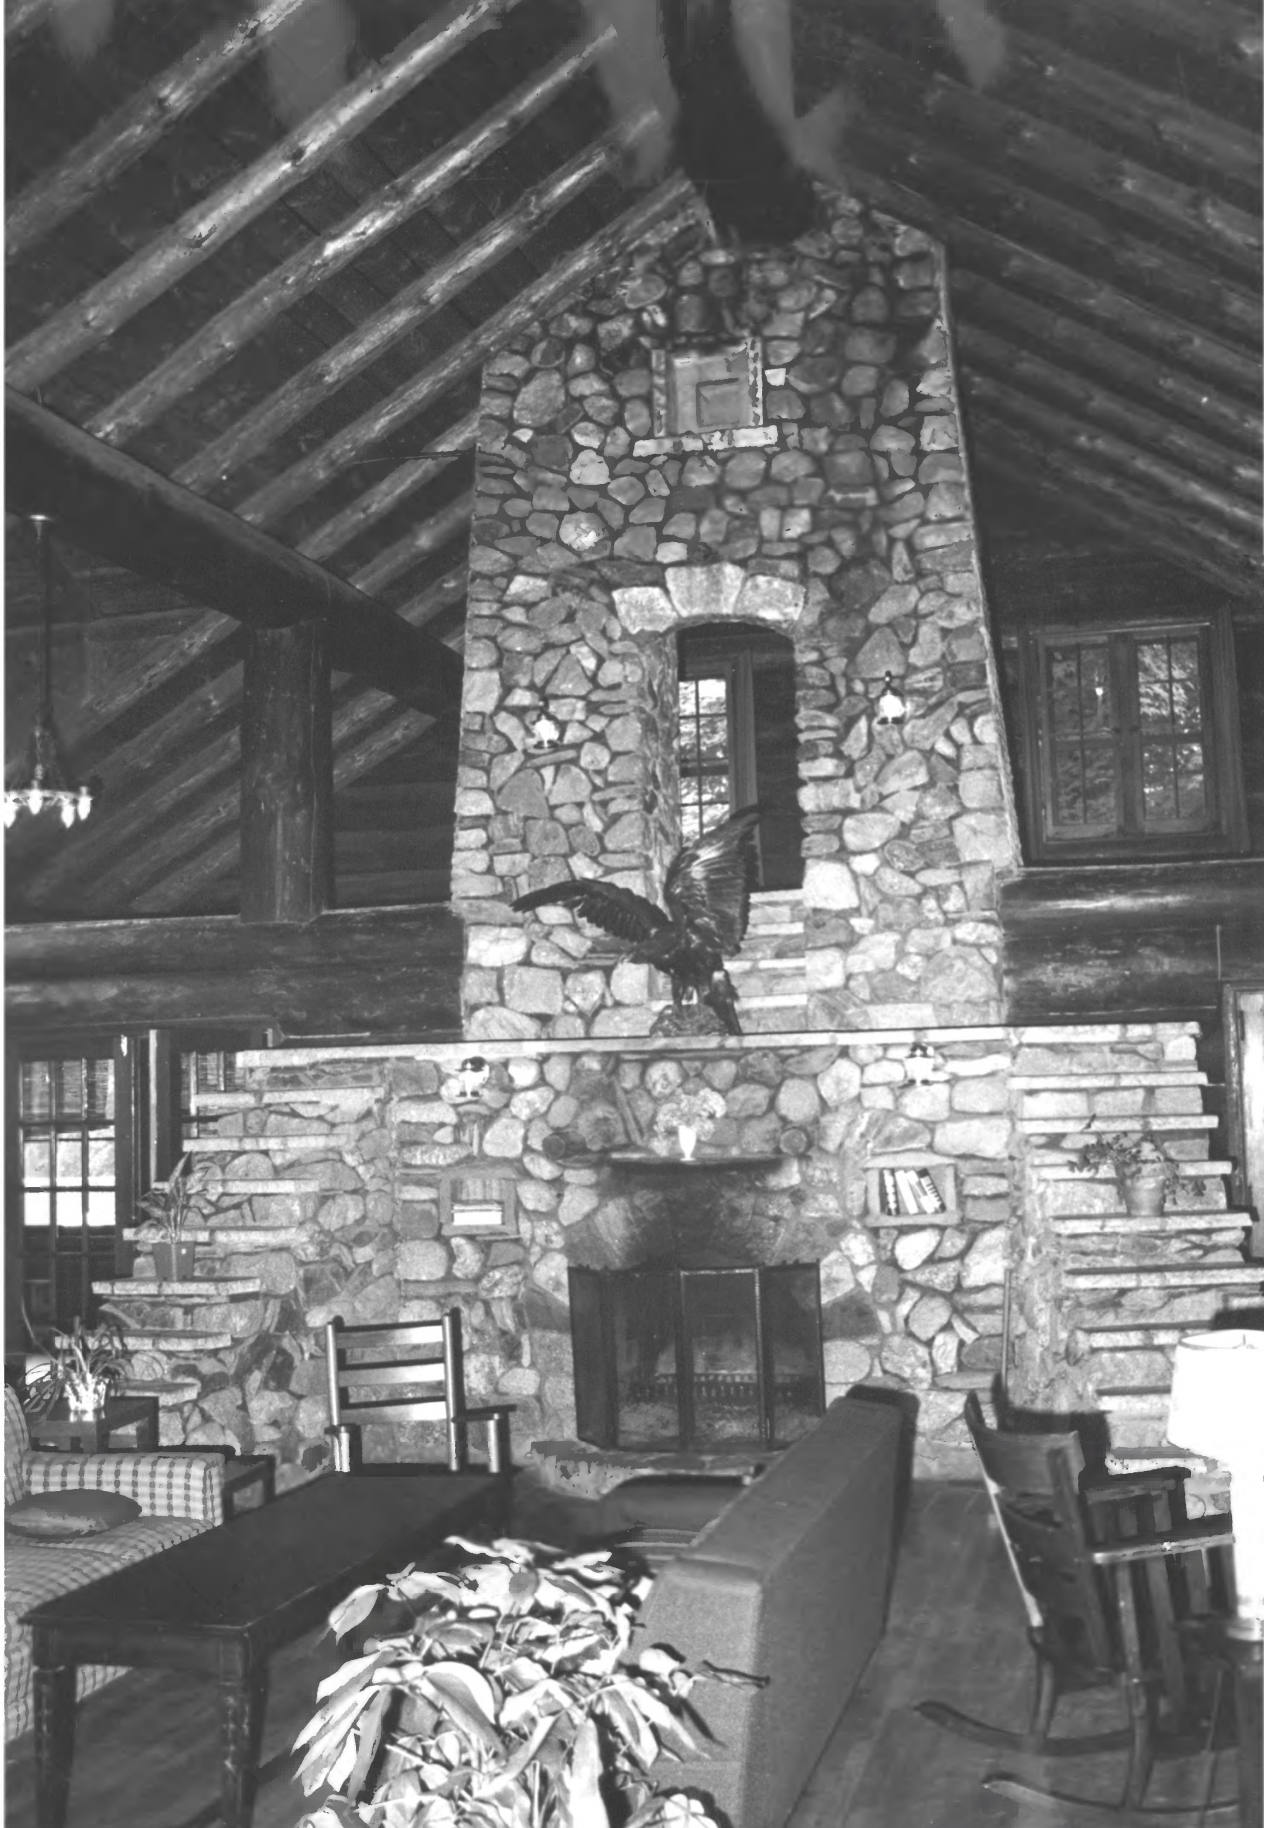

Sherwood Forest Lodge Complex

Lake Shore, MN; Cass County

Bob Frame

1979

JUN 16 1980

Minnesota Historical Society, 690

Cedar Street, St. Paul, MN 55101

Main Lodge (interior), looking west