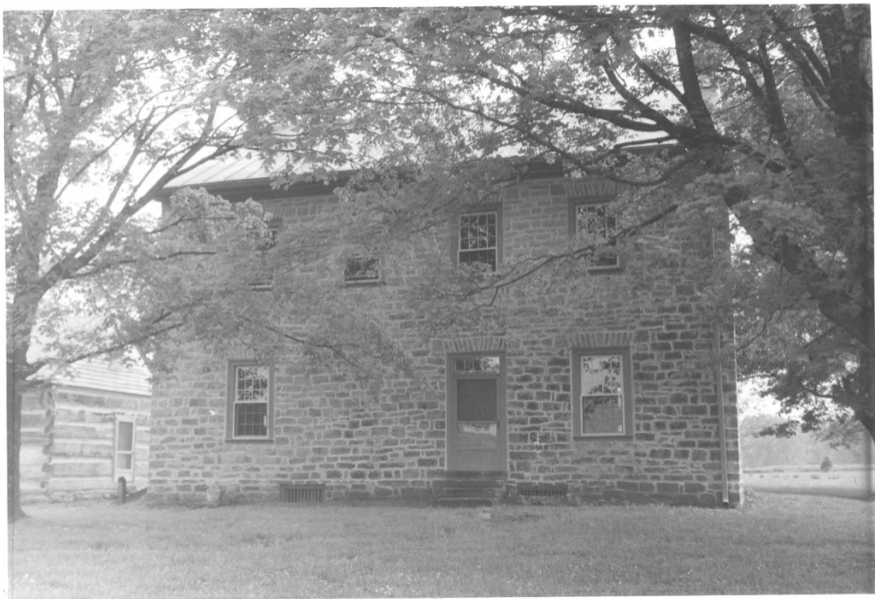

Stone house on Buffalo Creek  
Nelson Co., Ky. 1983

1. South front

---

Carolyn Murray Wasley  
3533 Winding Drive  
Lexington, Ky. 40502

---

Stone house on Buffalo Creek  
Nelson Co., Ky 1983

76225

2. March near

---

Carolyn Murray Wooley  
3533 Winding Drive  
Lexington, Ky. 40502

---

Stone house on Buffalo Creek  
Nelson Co. Ky 1983

No 225

3. East end

---

Carolyn Murray Woolley  
3533 Winding Dr.  
Lexington, Ky. 40502

Stone house on Buffalo Creek  
Nelson Co. Ky. 1983.

4. West end

---

Carolyn Murray Woolley  
3533 Winding Dr.  
Lexington, Ky. 40502

Stone house on Buffalo Creek  
Nelson Co., Ky. 1983

J. corner detail

---

Stone house on Buffalo Creek  
Nelson Co., Ky. 1983