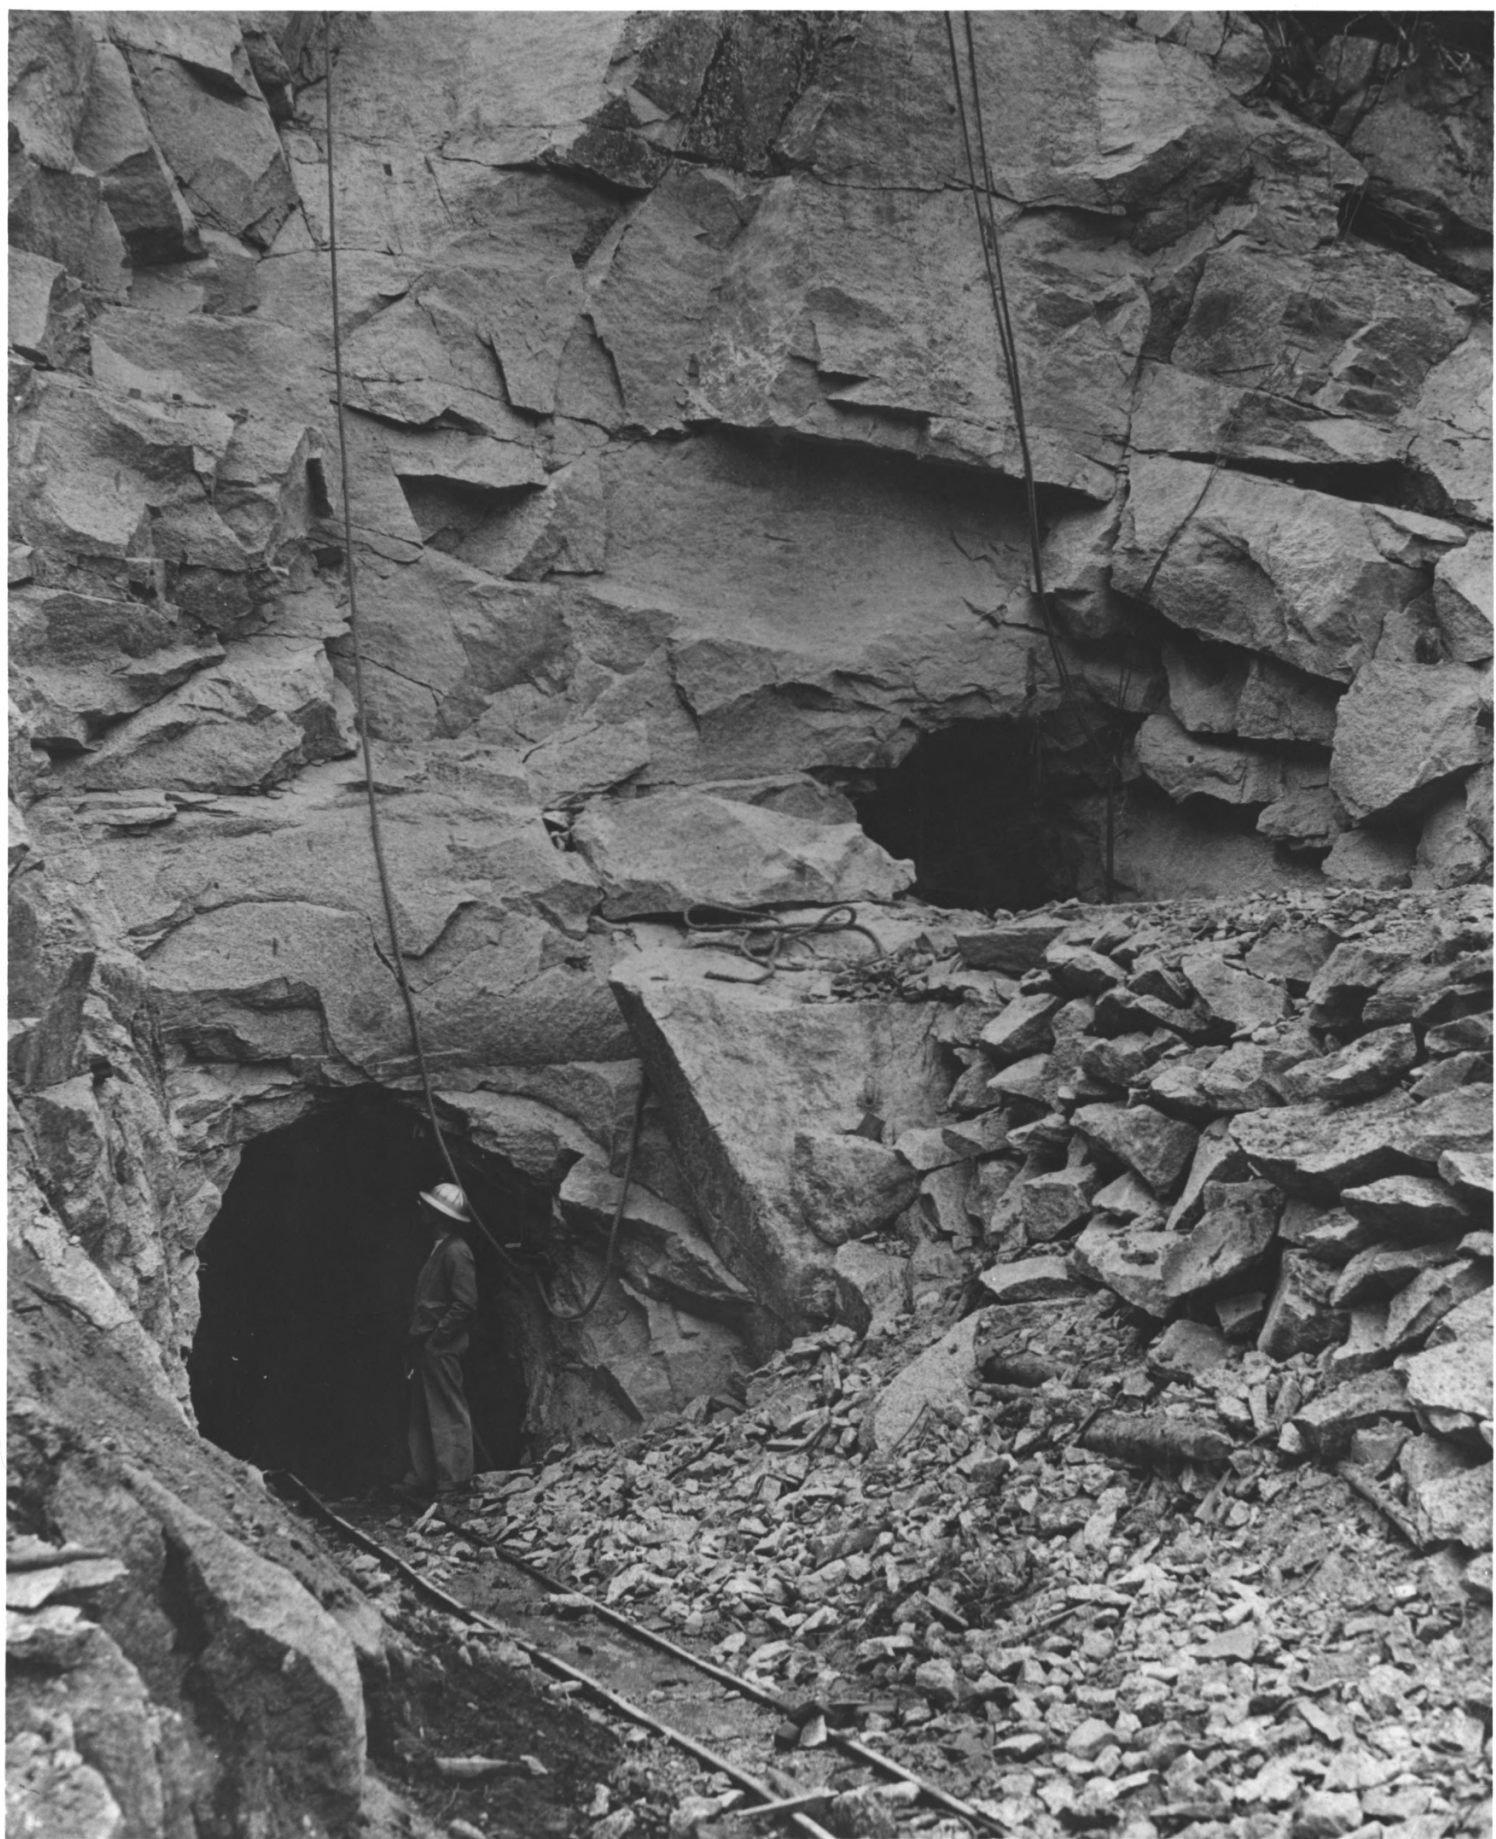

LEAVENWORTH NATIONAL FISH HATCHERY (20)

CHELAN COUNTY, WASHINGTON

AERIAL VIEW OF LEAVENWORTH VALLEY PRIOR TO HATCHERY,  
ca. 1938, VIEW TO NORTH

BUREAU OF RECLAMATION NATIONAL ARCHIVES,  
DENVER, COLORADO (No. 2089).

LEAVENWORTH NATIONAL FISH HATCHERY

(23)

CHELAN COUNTY, WASHINGTON.

CONSTRUCTION OF LARGE FOSTER-LUCAS PONDS,  
CA. 1940, VIEW TO NORTH.

BUREAU OF RECLAMATION NATIONAL ARCHIVES,  
DENVER, COLORADO (No. 2075).