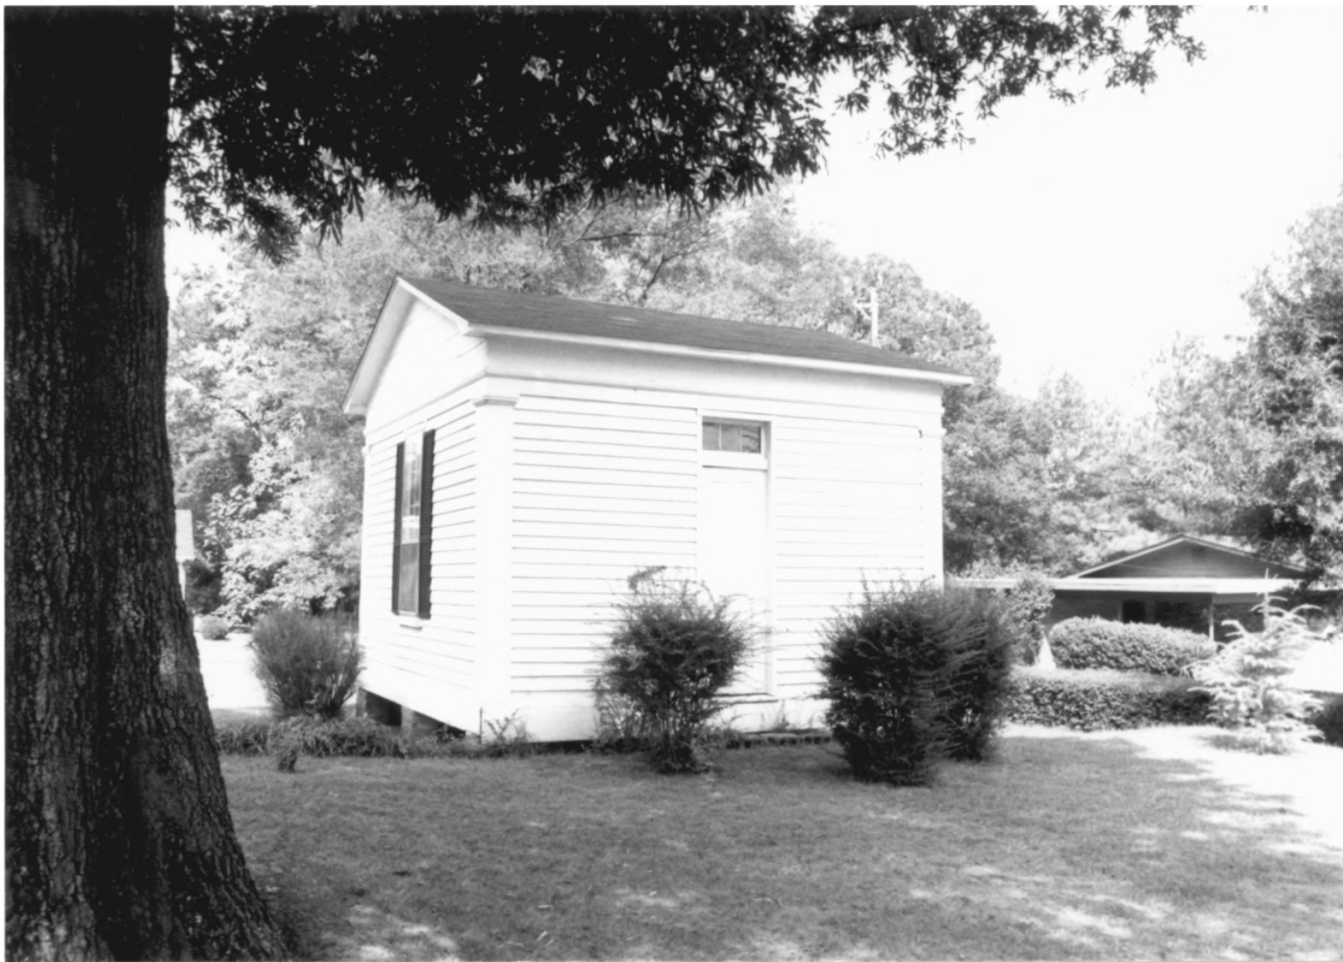

MERRILL - NEWHAUSD HOUSE
10KA, ^{MSA} TISHOMINGO COUNTY, MS

EMBREE

OCT., 1989

MISS. DEPT. OF ARCHIVES & HISTORY

FRONT ELEVATION - VIEW TO NORTH

PHOTO # 1 OF 2

MSA 1012 N2

MERRILL - NEW HARTIST HOUSE

LUKA, ^{MRA} TISHOMINGO COUNTY, MS

EMBREE

OCT., 1989

MISS. DEPT. OF ARCHIVES & HISTORY

FRONT ELEVATION - VIEW OF SCHILLERUM (NORTH)

PHOTO ~~1~~ 2 OF 2