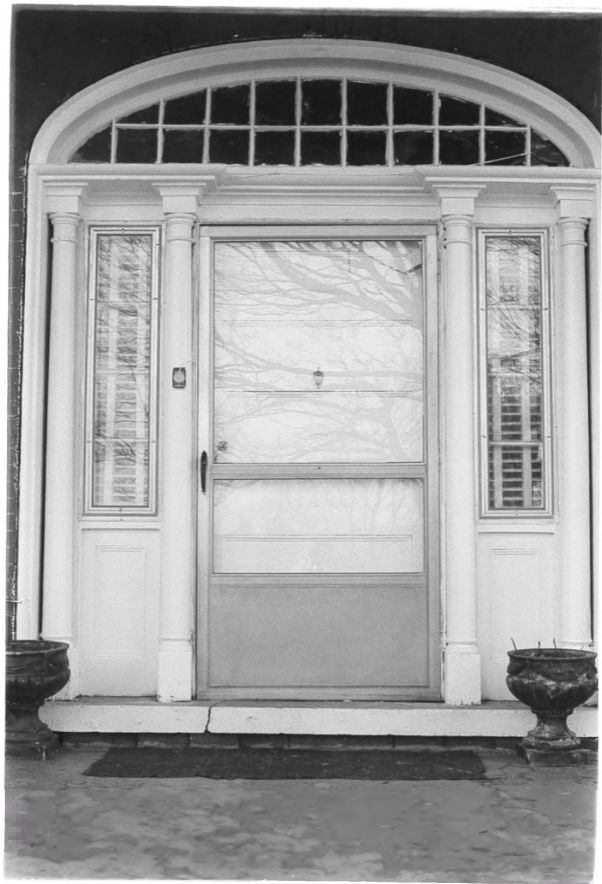

Historic Property Name Van B. Snook House

Address WS Mulberry-Eminence Pike, 1m. N of Stony

Photographer C. Worsham Point Rd.

Negative Location KHC, Frankfort, KY

View or Elevation Front porch from east

Date Taken February 1984

Site # 49

Kentucky Heritage Council  
Frankfort, Kentucky 40601

Photo # 3

Group Nomination Shelby County MRA

Historic Property Name Van B. Snook House

Address WS Mulberry-Eminence Pike, 1 m. N of Stoney

Photographer C. Worsham Point Rd.