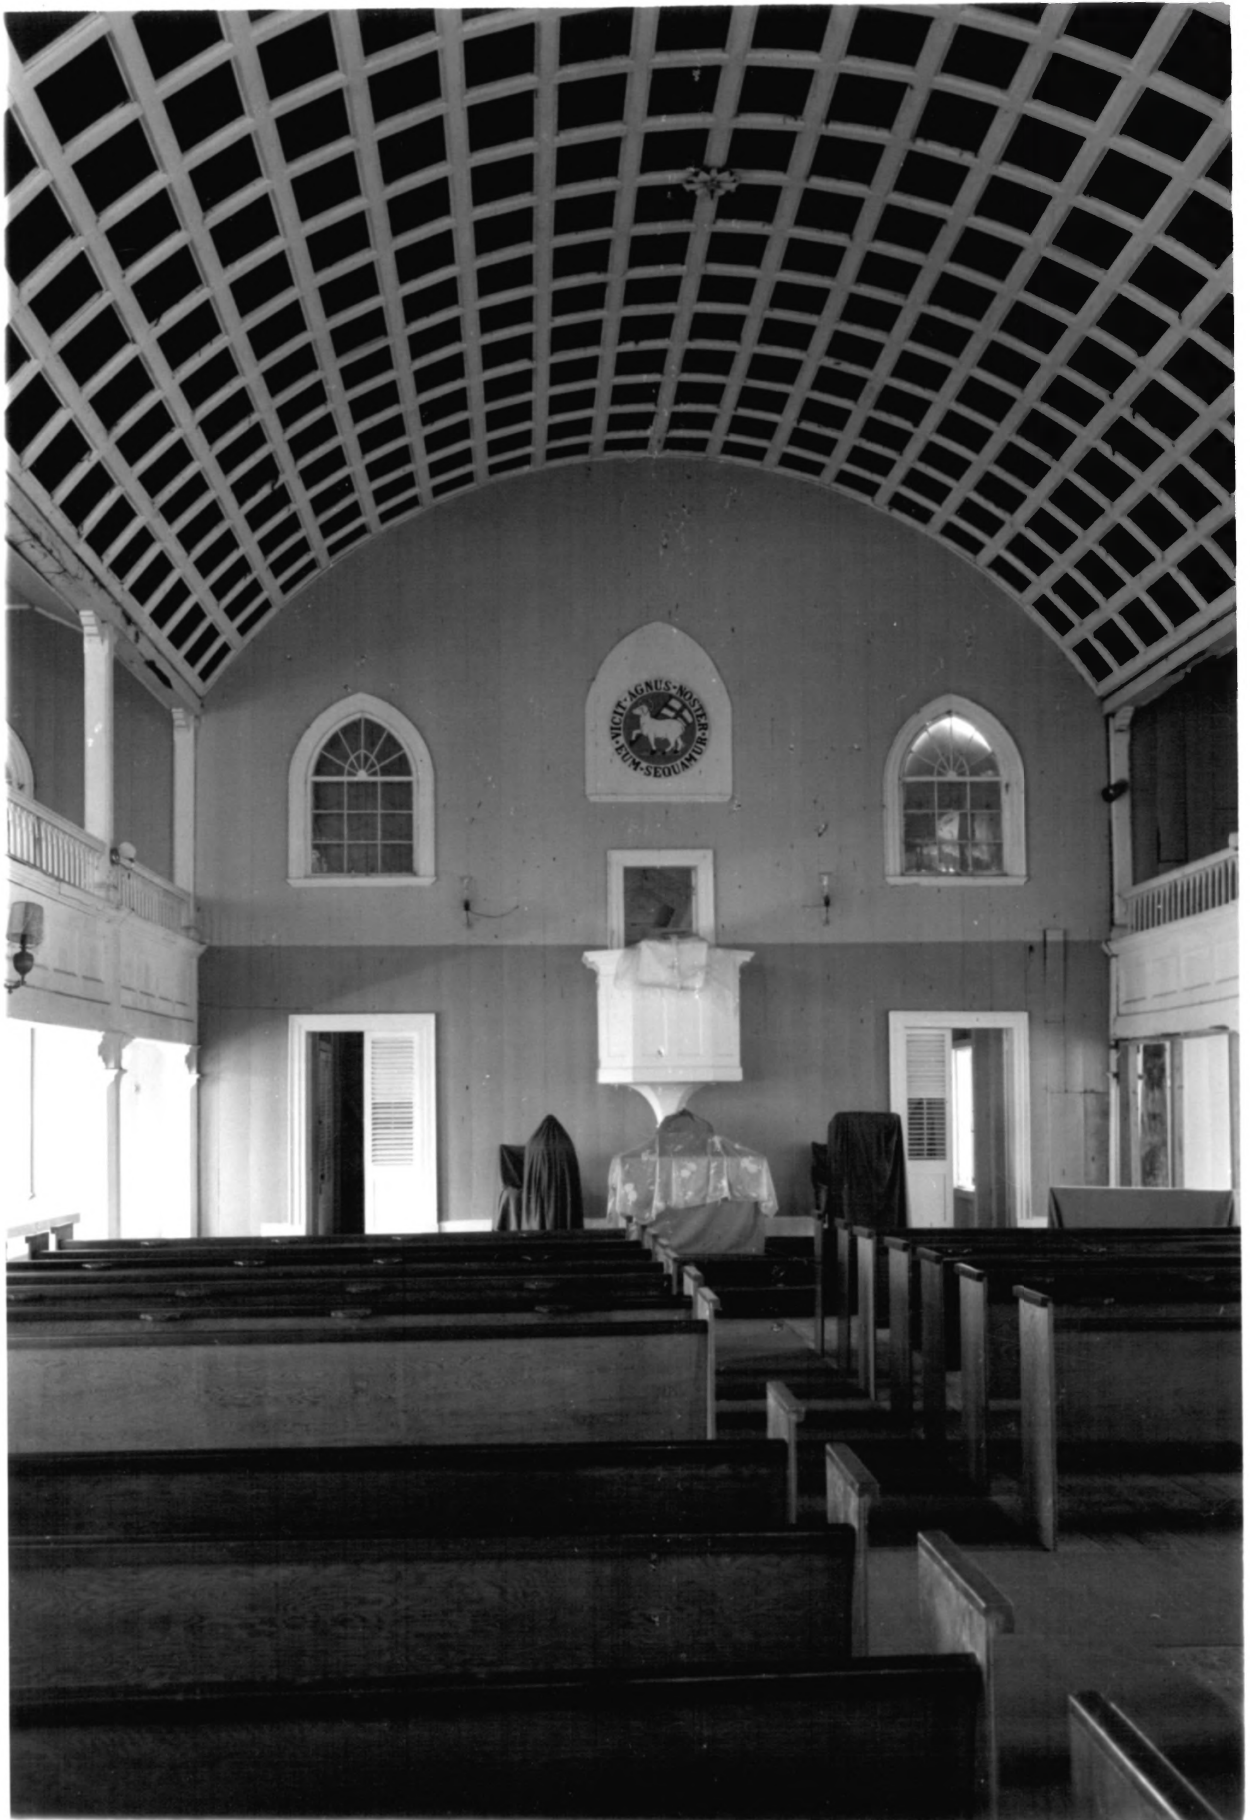

1 of 4

V13

1. Friedensfeld Midlands Moravian Church and Manse
2. St. Croix, U.S.V.I.
3. Samuel N. Stokes
4. May 8, 1976
5. Planning Office, U.S.V.I.
6. View of interior: Nave looking East  
JUL 1 1976 SUE
7. Roll 2. Exp. 7  
344  
JUN 2 1976