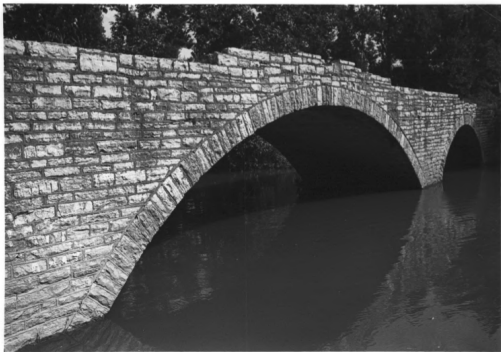

Scotland Bridge - RA 200E
Boone Co Indiana

John McCoy Miller - original
negative

August 1992

Camera pointing East from
North bank - shows center
span.

#1

Scotland Bridge # 41 on Rd 200E

Boone Co Indiana

John McCoy Miller - original negative

August 1992

Camera on north bank of Sugar Creek

pointing S E

#2

Scotland Bridge #41 - Rd 200 E

Boone Co Indiana

John McCoy Miller - original
negative

August 1992

Camera pointing SE - shows
center and south arch

#3

Scotland Bridge - # 41 . Rd 200 E

Boone Co Indiana

John McCoy Miller - original
negative

August 1992

Camera pointing East - shows
quality of the mason's work.