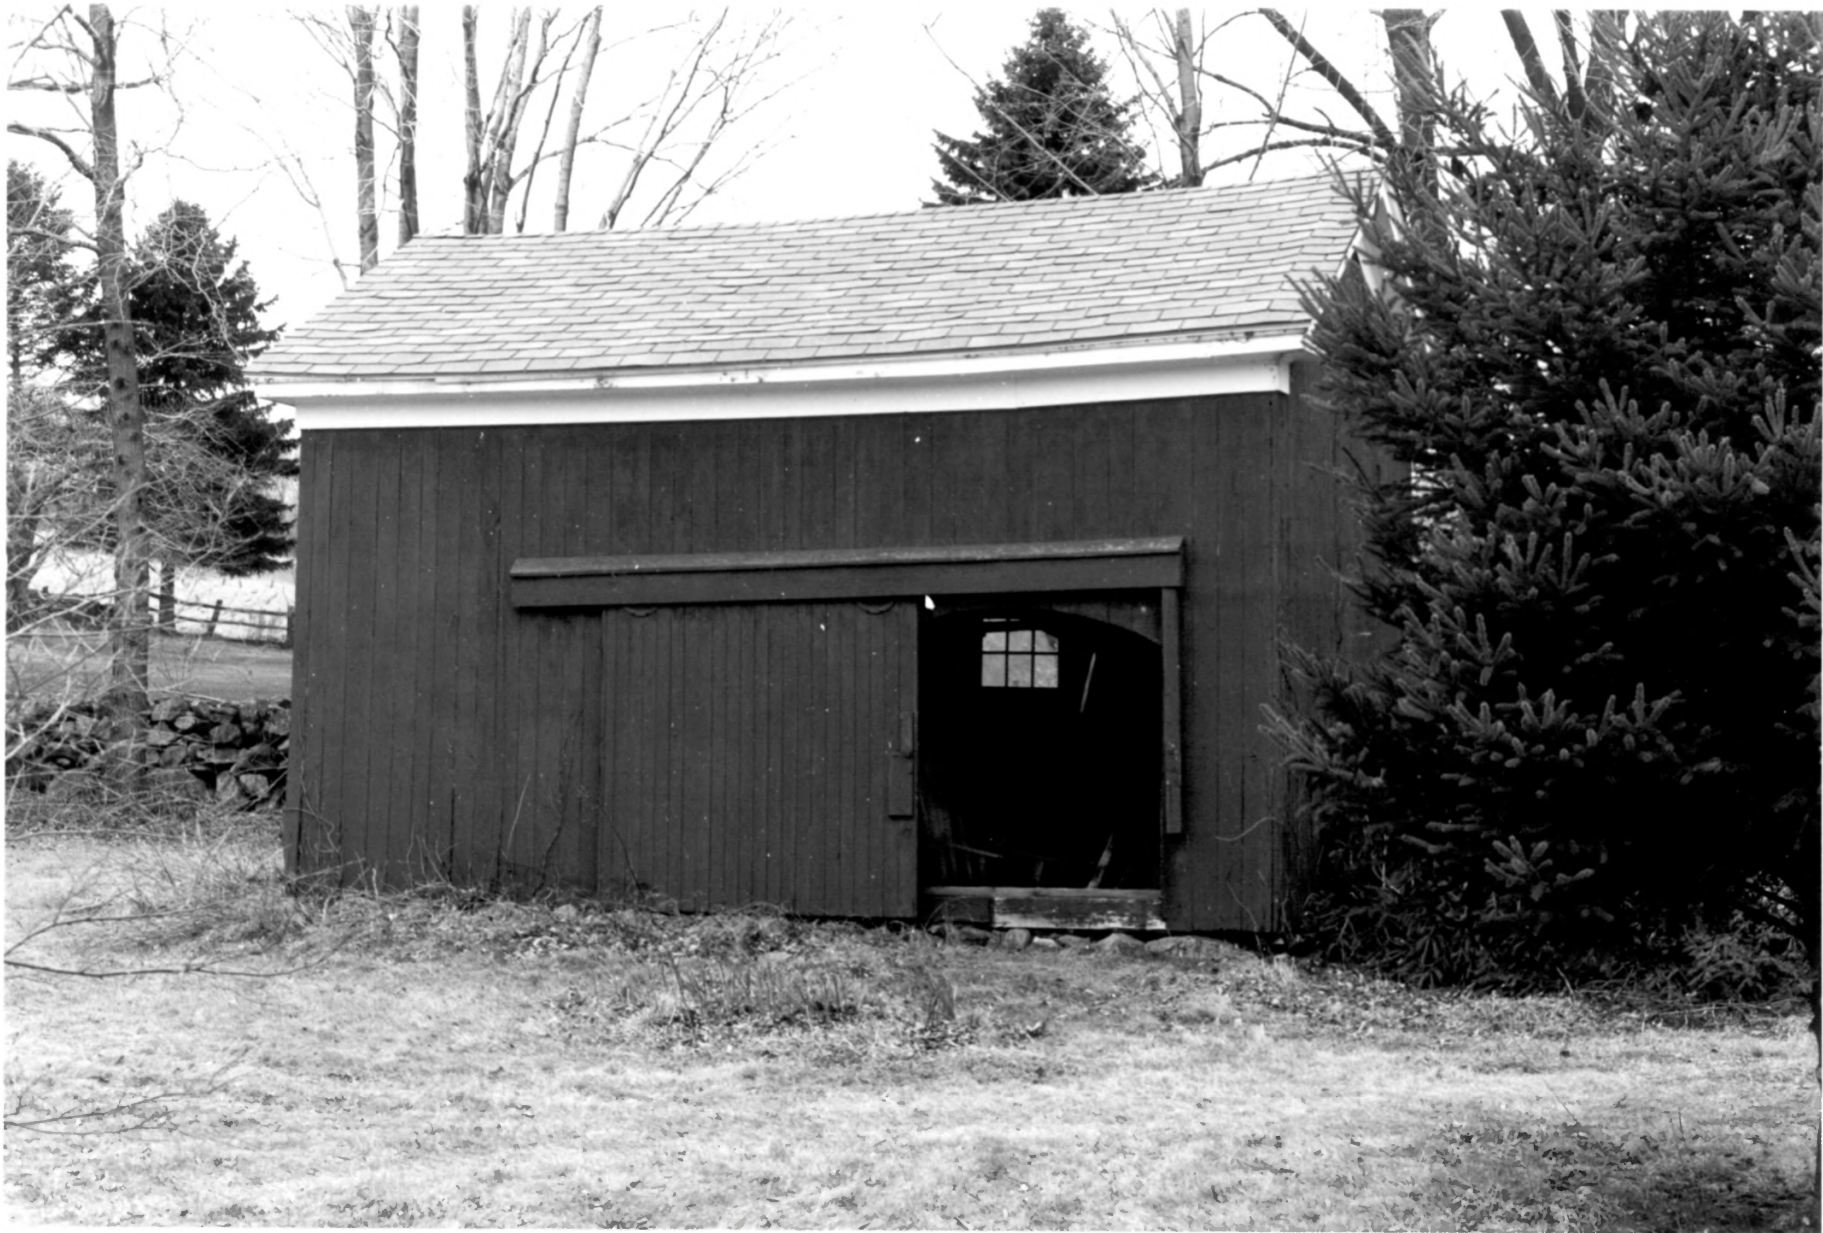

Josiah Bronson House

Middlebury, CT

B. Clouette Photo, 2/80

Negative with Connecticut Historical Commission

Hartford, CT

JAN 27 1982

Large barn, with house and small barn in background, view east 3

Josiah Bronson House

Middlebury, CT

B. Clouette Photo, 2/80

Negative with Connecticut Historical Commission

Hartford, CT

Small barn, view *west*

JAN 27 1982

Josiah Bronson House

Middlebury, CT