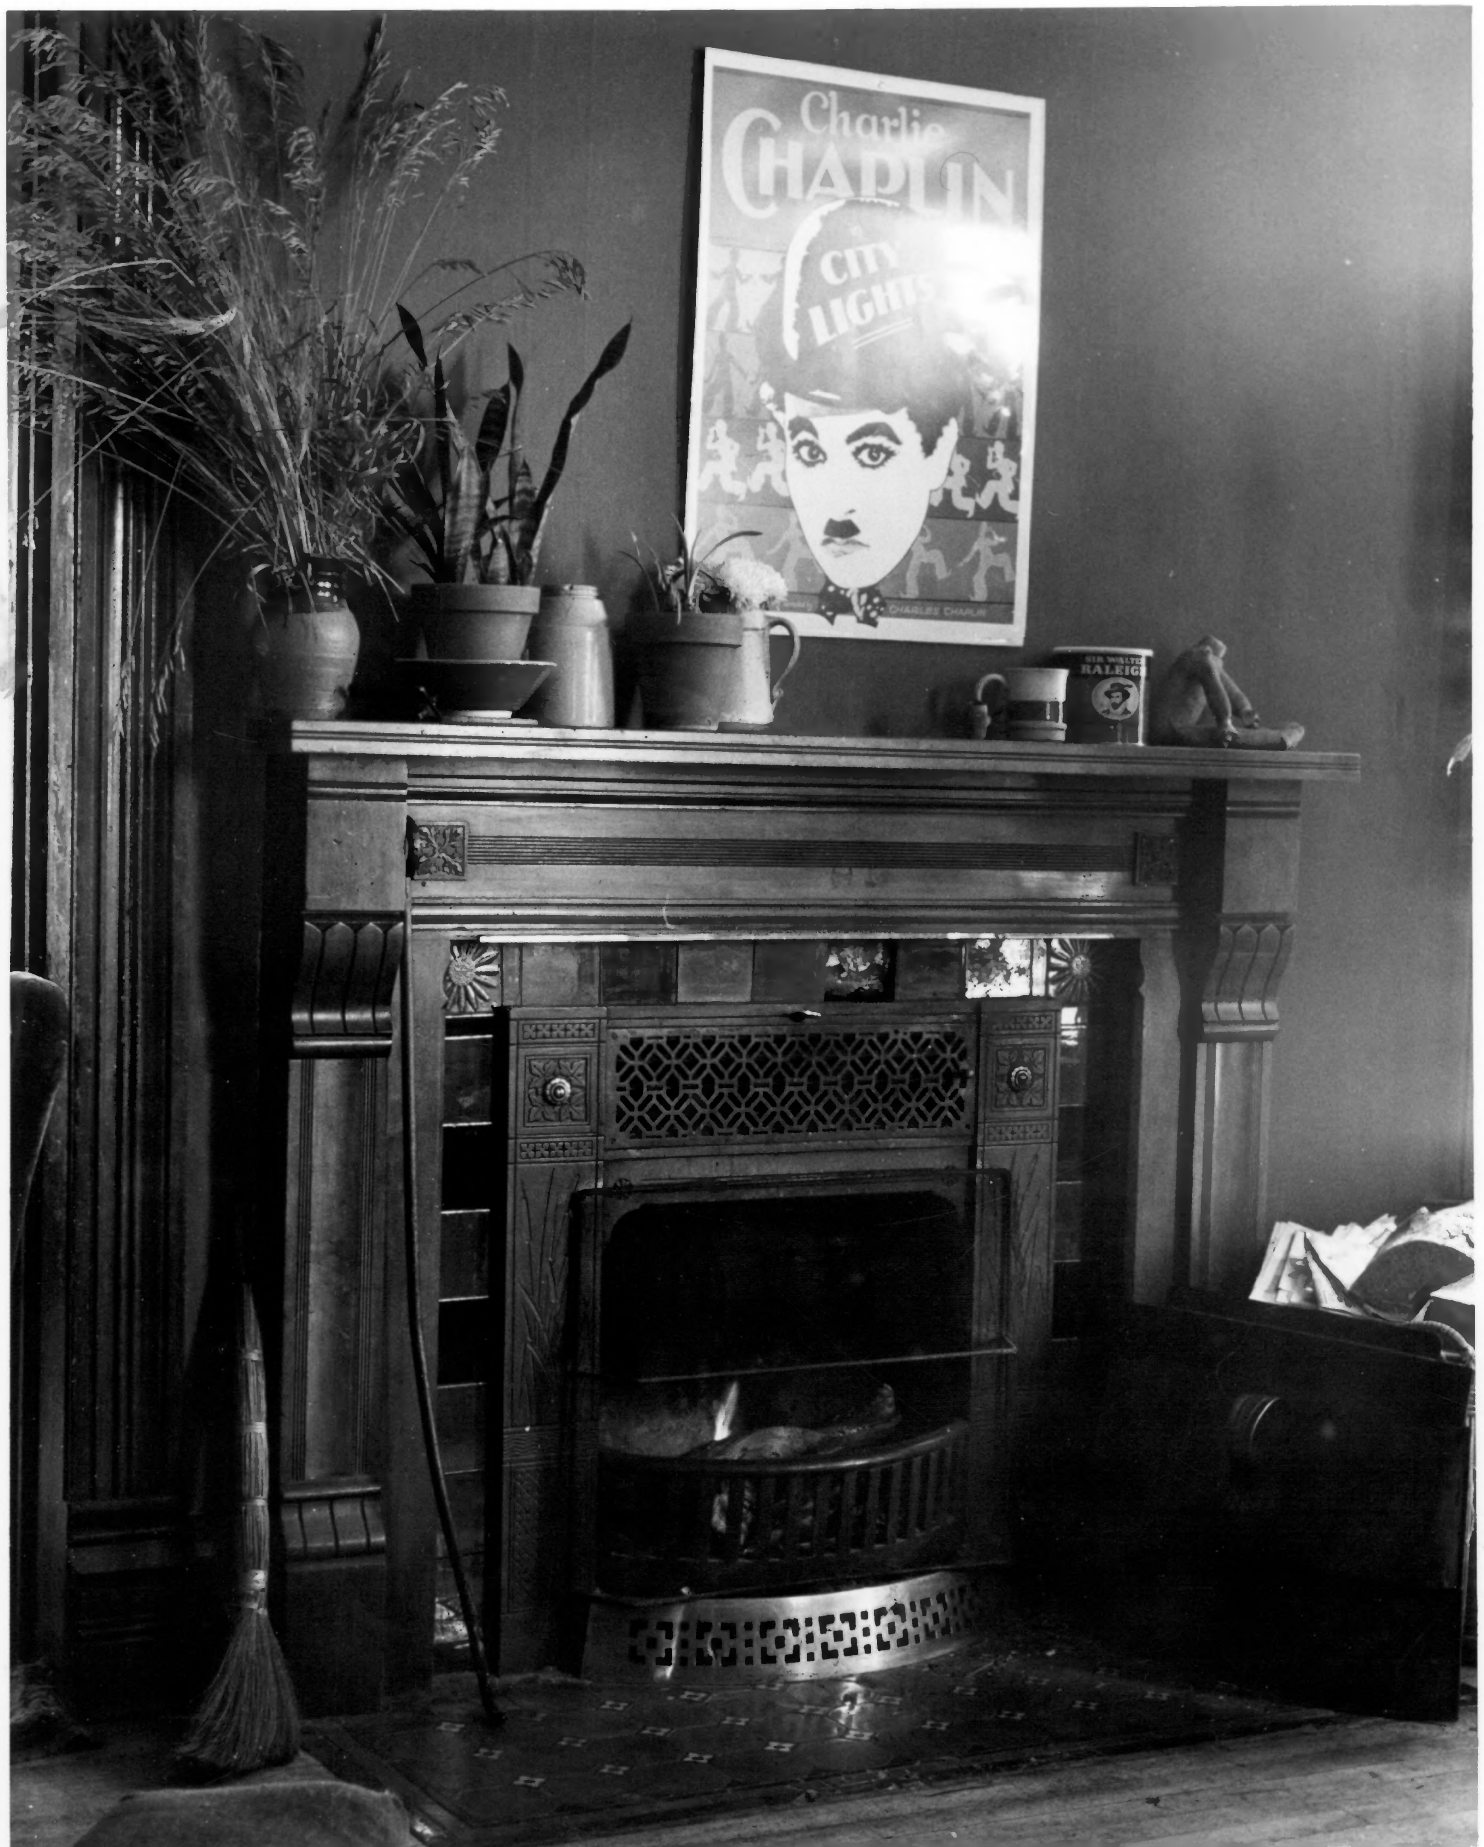

Charlie
CHAPLIN
CITY
LIGHTS
CHARLIE CHAPLIN

THE WOLFE
RALEIGH