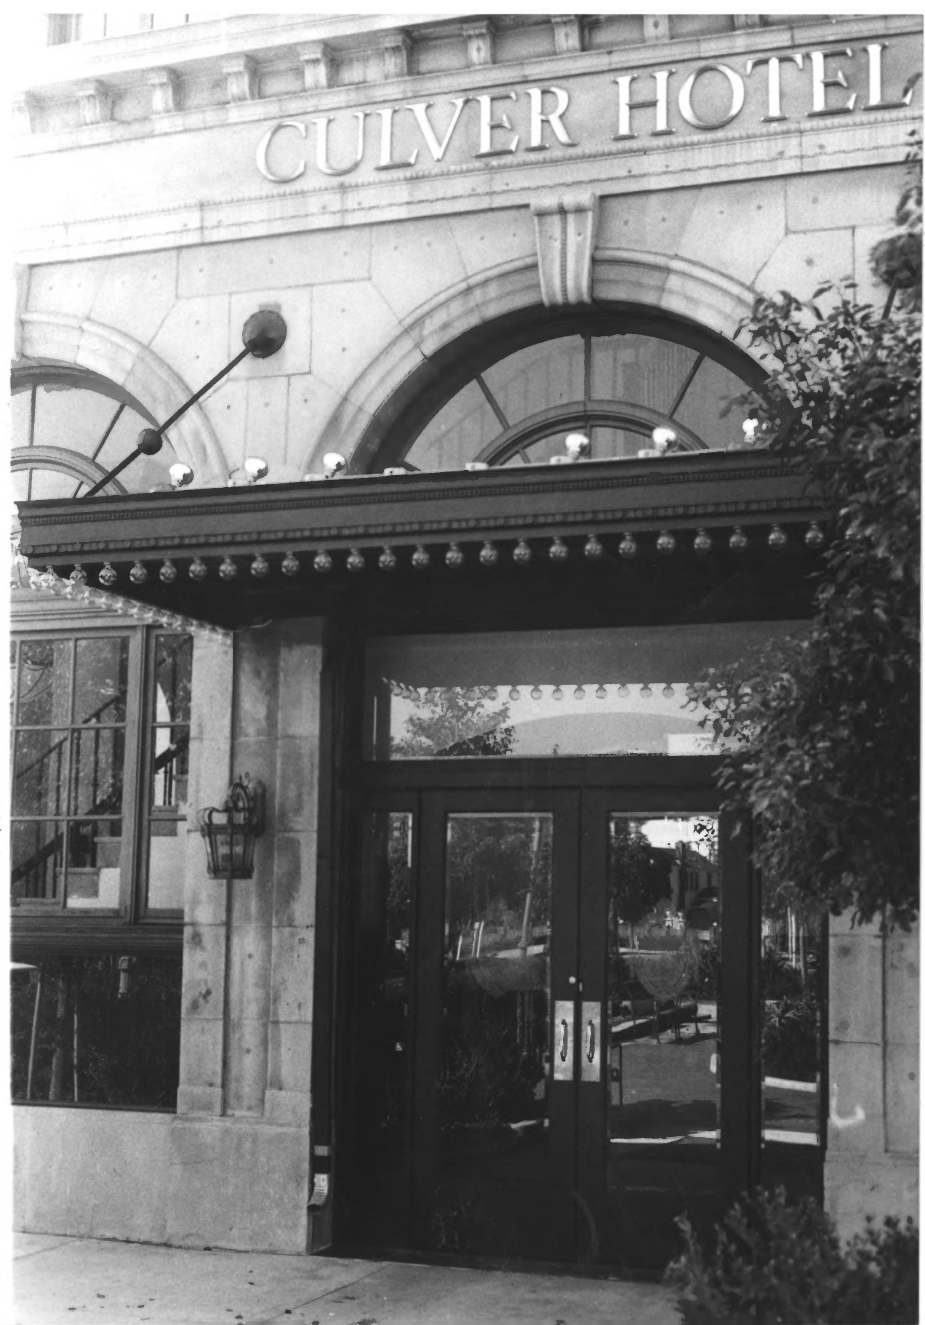

CULVER HOTEL