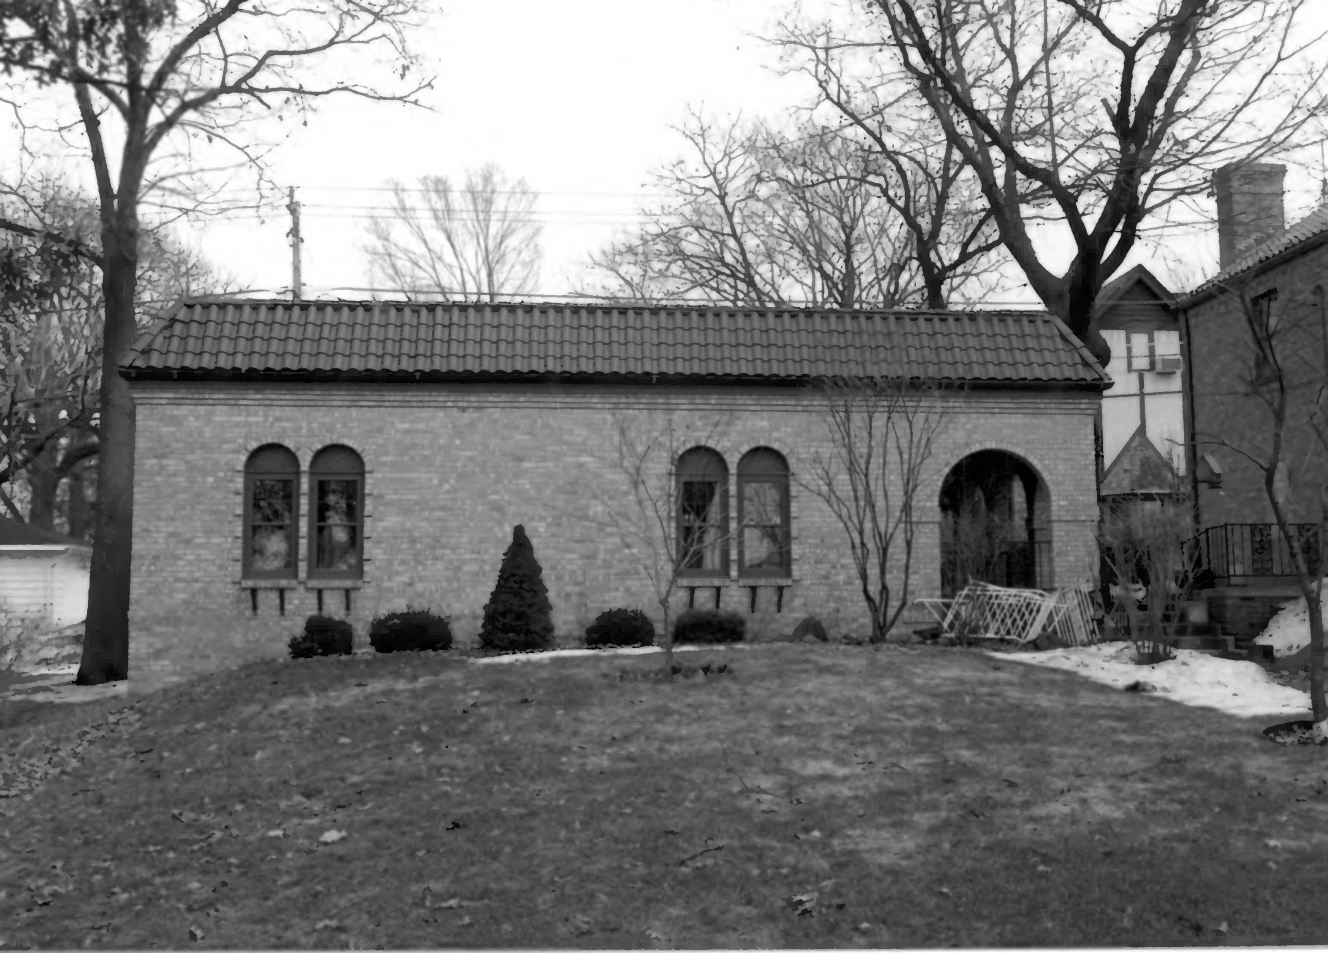

CAPLES' PARK HIST. DIST.

Waukesha, Waukesha County,

WI Photo by **DAVE KOPP**

July, 1986. View from the
west looking toward 335 South
Hartwell Avenue. ~~Photo # 38~~

~~Photo # 38~~ Neg. at WI Hist. Soc.

CAPLES' PARK HISTORIC DIST.
Waukesha, Waukesha County,
WI Photo by DAVE KOPP
July, 1986 Neg. at WI Hist.
Soc. View from southeast
looking at 321 South East Ave.
Photo # 2 

CAPLES' PARK HISTORIC DIST.

Waukesha, Waukesha County.

WI Photo by DAVE KOPP

July, 1986. Neg. at WI Hist.

Soc. View from the southwest

looking at 300 (left) 308

and 314 (right) Windsor Drive.

Photo 

CAPLES' PARK HISTORIC DIST.
Waukesha, Waukesha County,
WI. Photo by ~~DAVE KOPP~~
July, 1986. Neg at WI
Historical Soc. View from
the west looking at 104
Windsor Drive garage. Photo

[REDACTED]

4

CAPLES' PARK HISTORIC DIST.