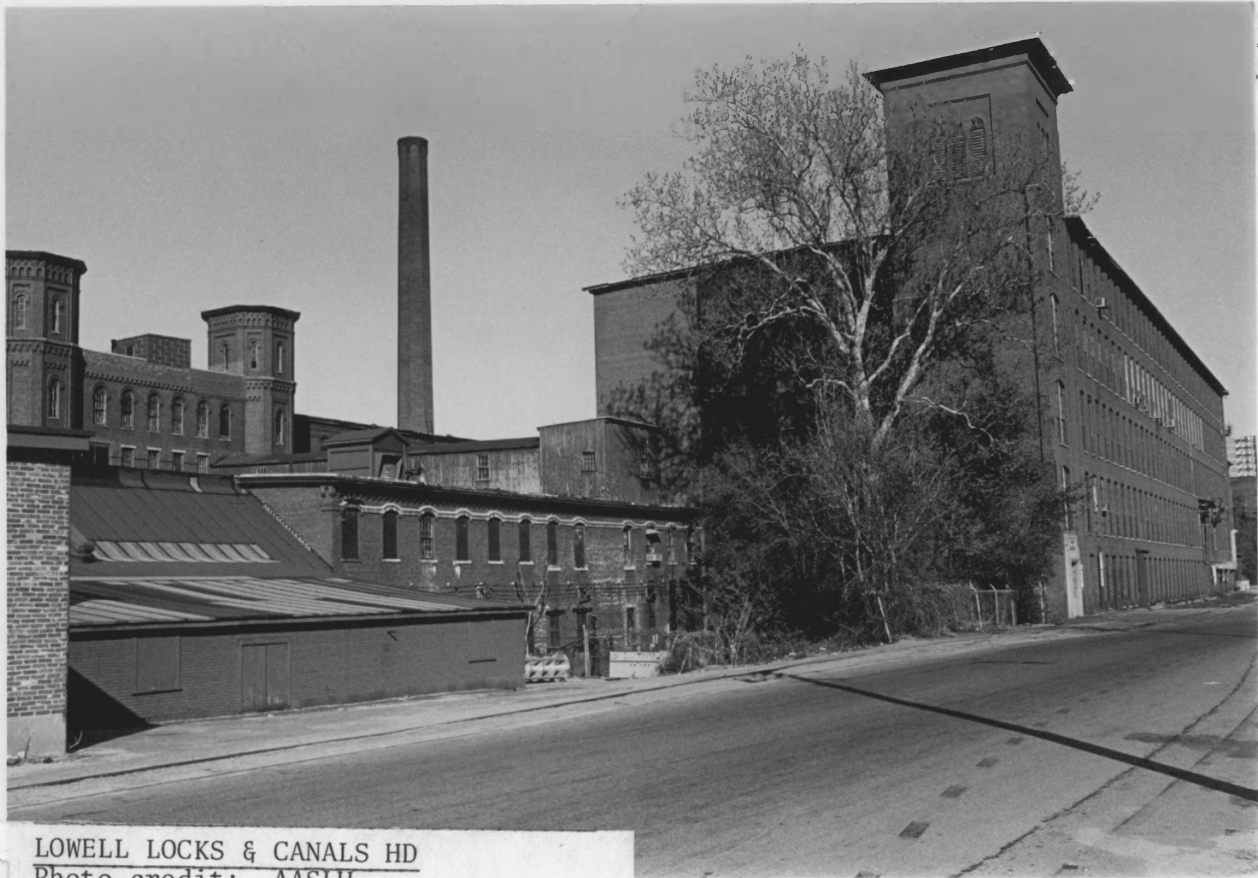

LOWELL LOCKS & CANALS HD
Photo credit: AASLH