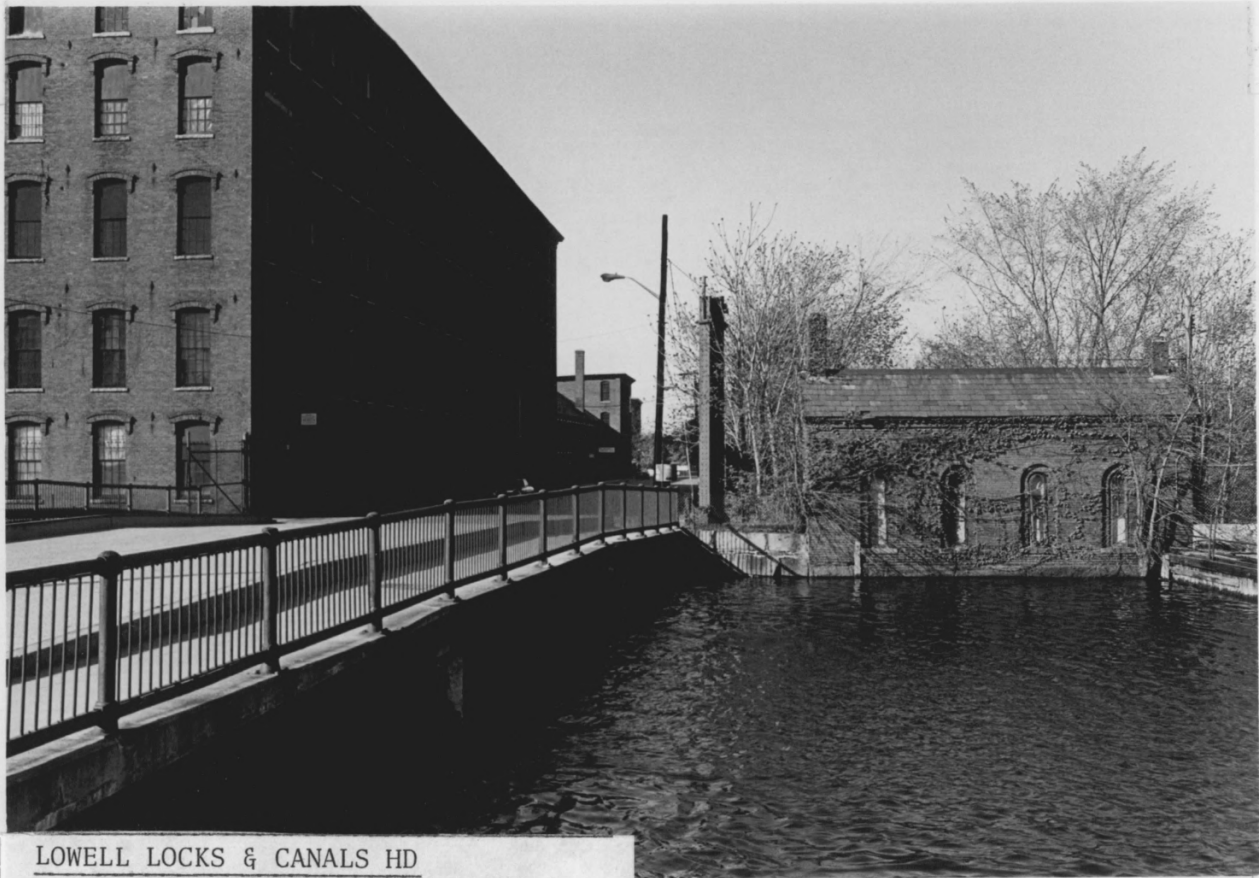

APR 6 1976

AUG 13 1976 *DOE*

LOWELL MFG CO.

rt's
9 AM TO 10 PM

RAFT
MANY
S

WILSON
BUILDING

LOWELL LOCKS & CANALS HD
Photo credit: AASLH

LOWELL LOCKS & CANALS HD
Photo credit: AASLH