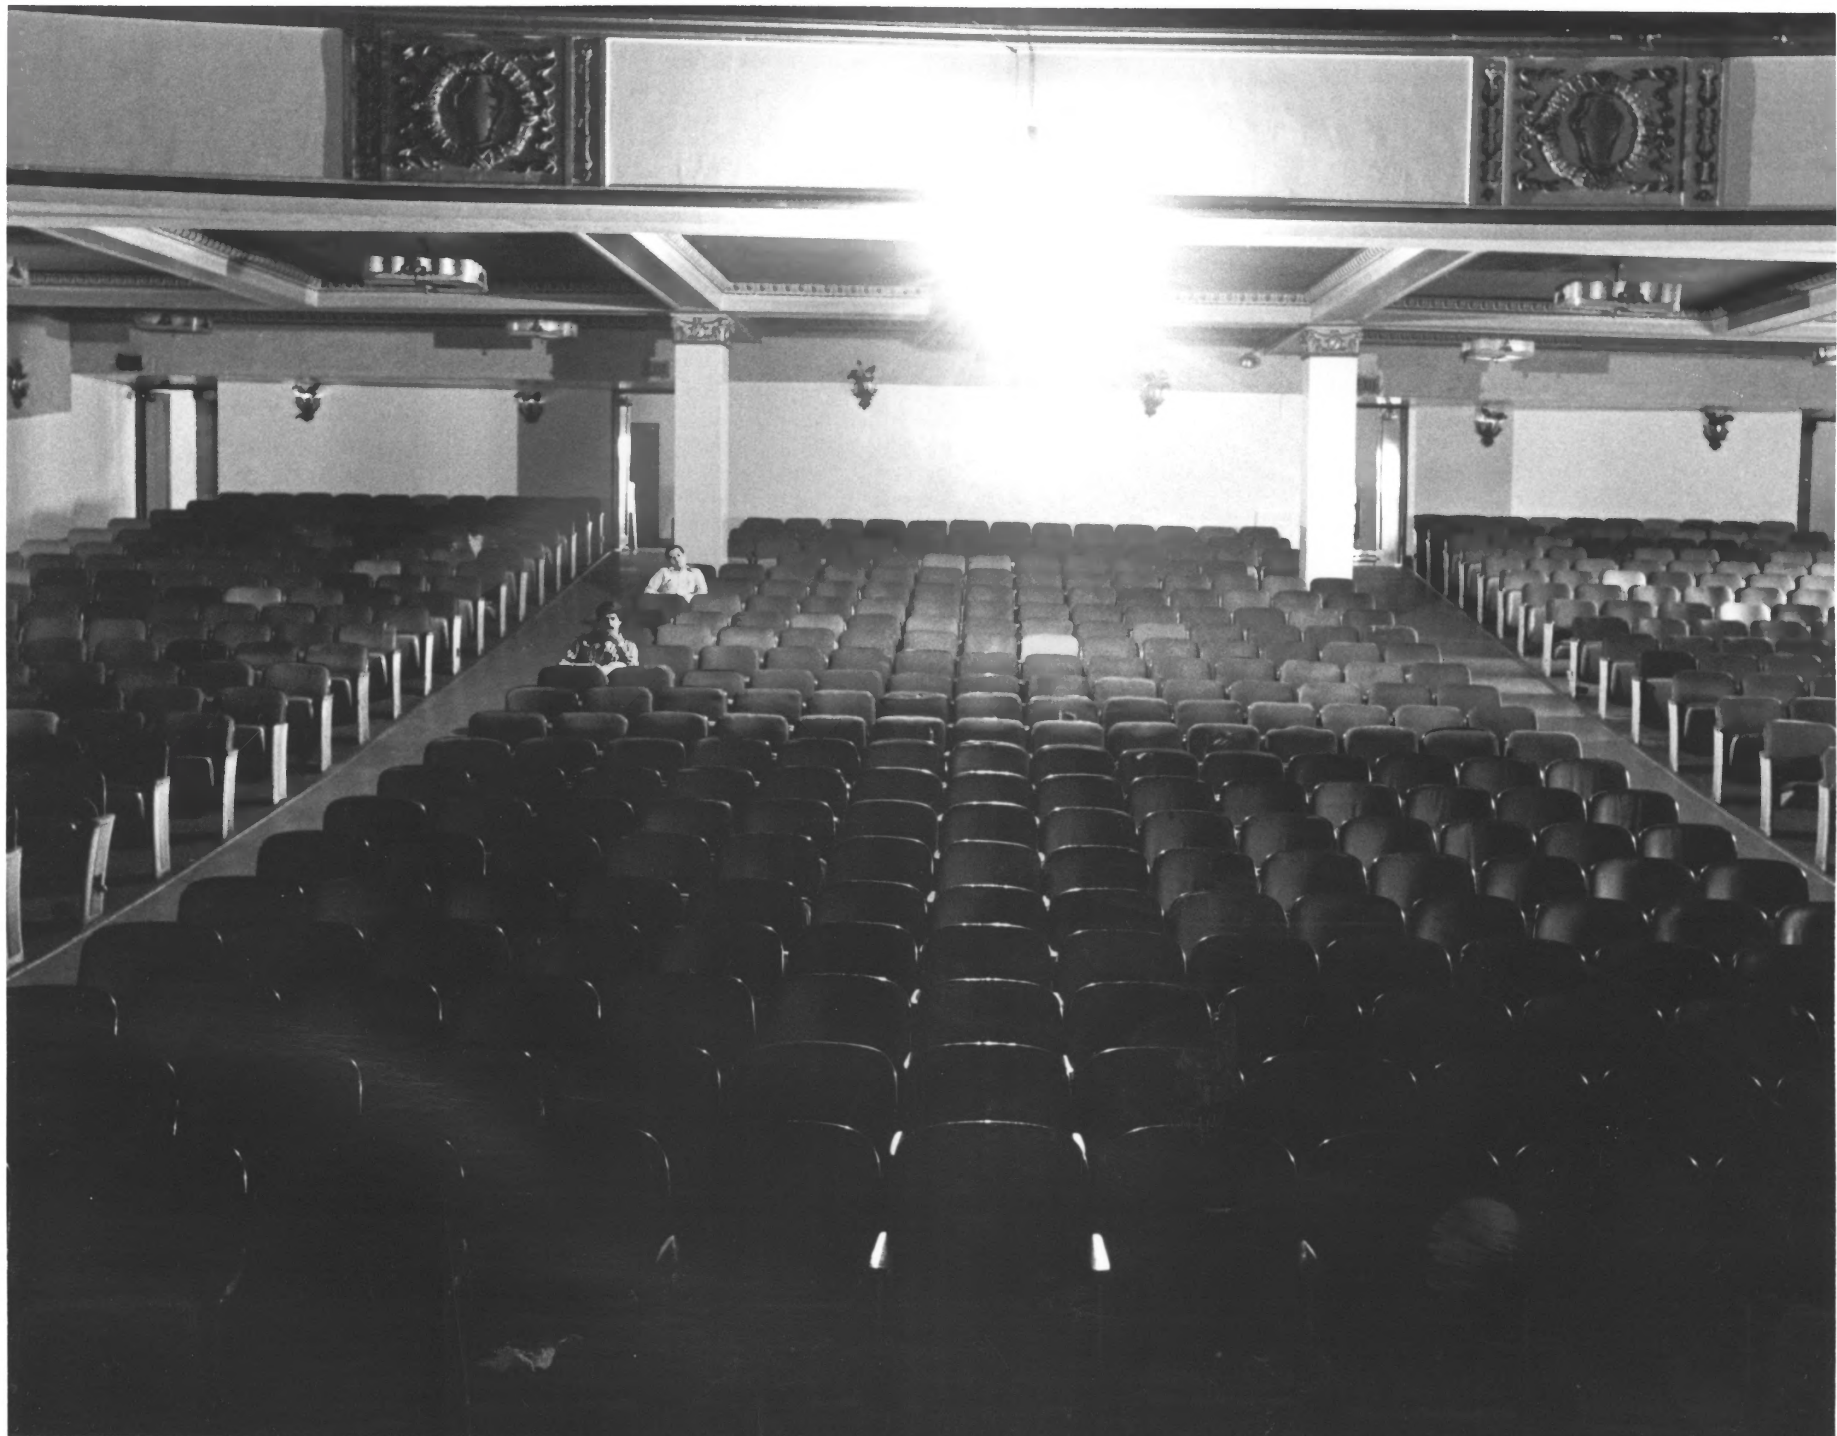

Photograph No. 16. *Of 23*

Golden Gate Theatre, 5176 Whittier
Blvd., Los Angeles, CA 90022
Charles Calderon (photographer 8/15/80)
Calderon Photography, 2301 W. Third St.
Los Angeles, CA 90057
South view of theatre's orchestra
seating area and platform staircase.
Photograph No. 17. *of 23*