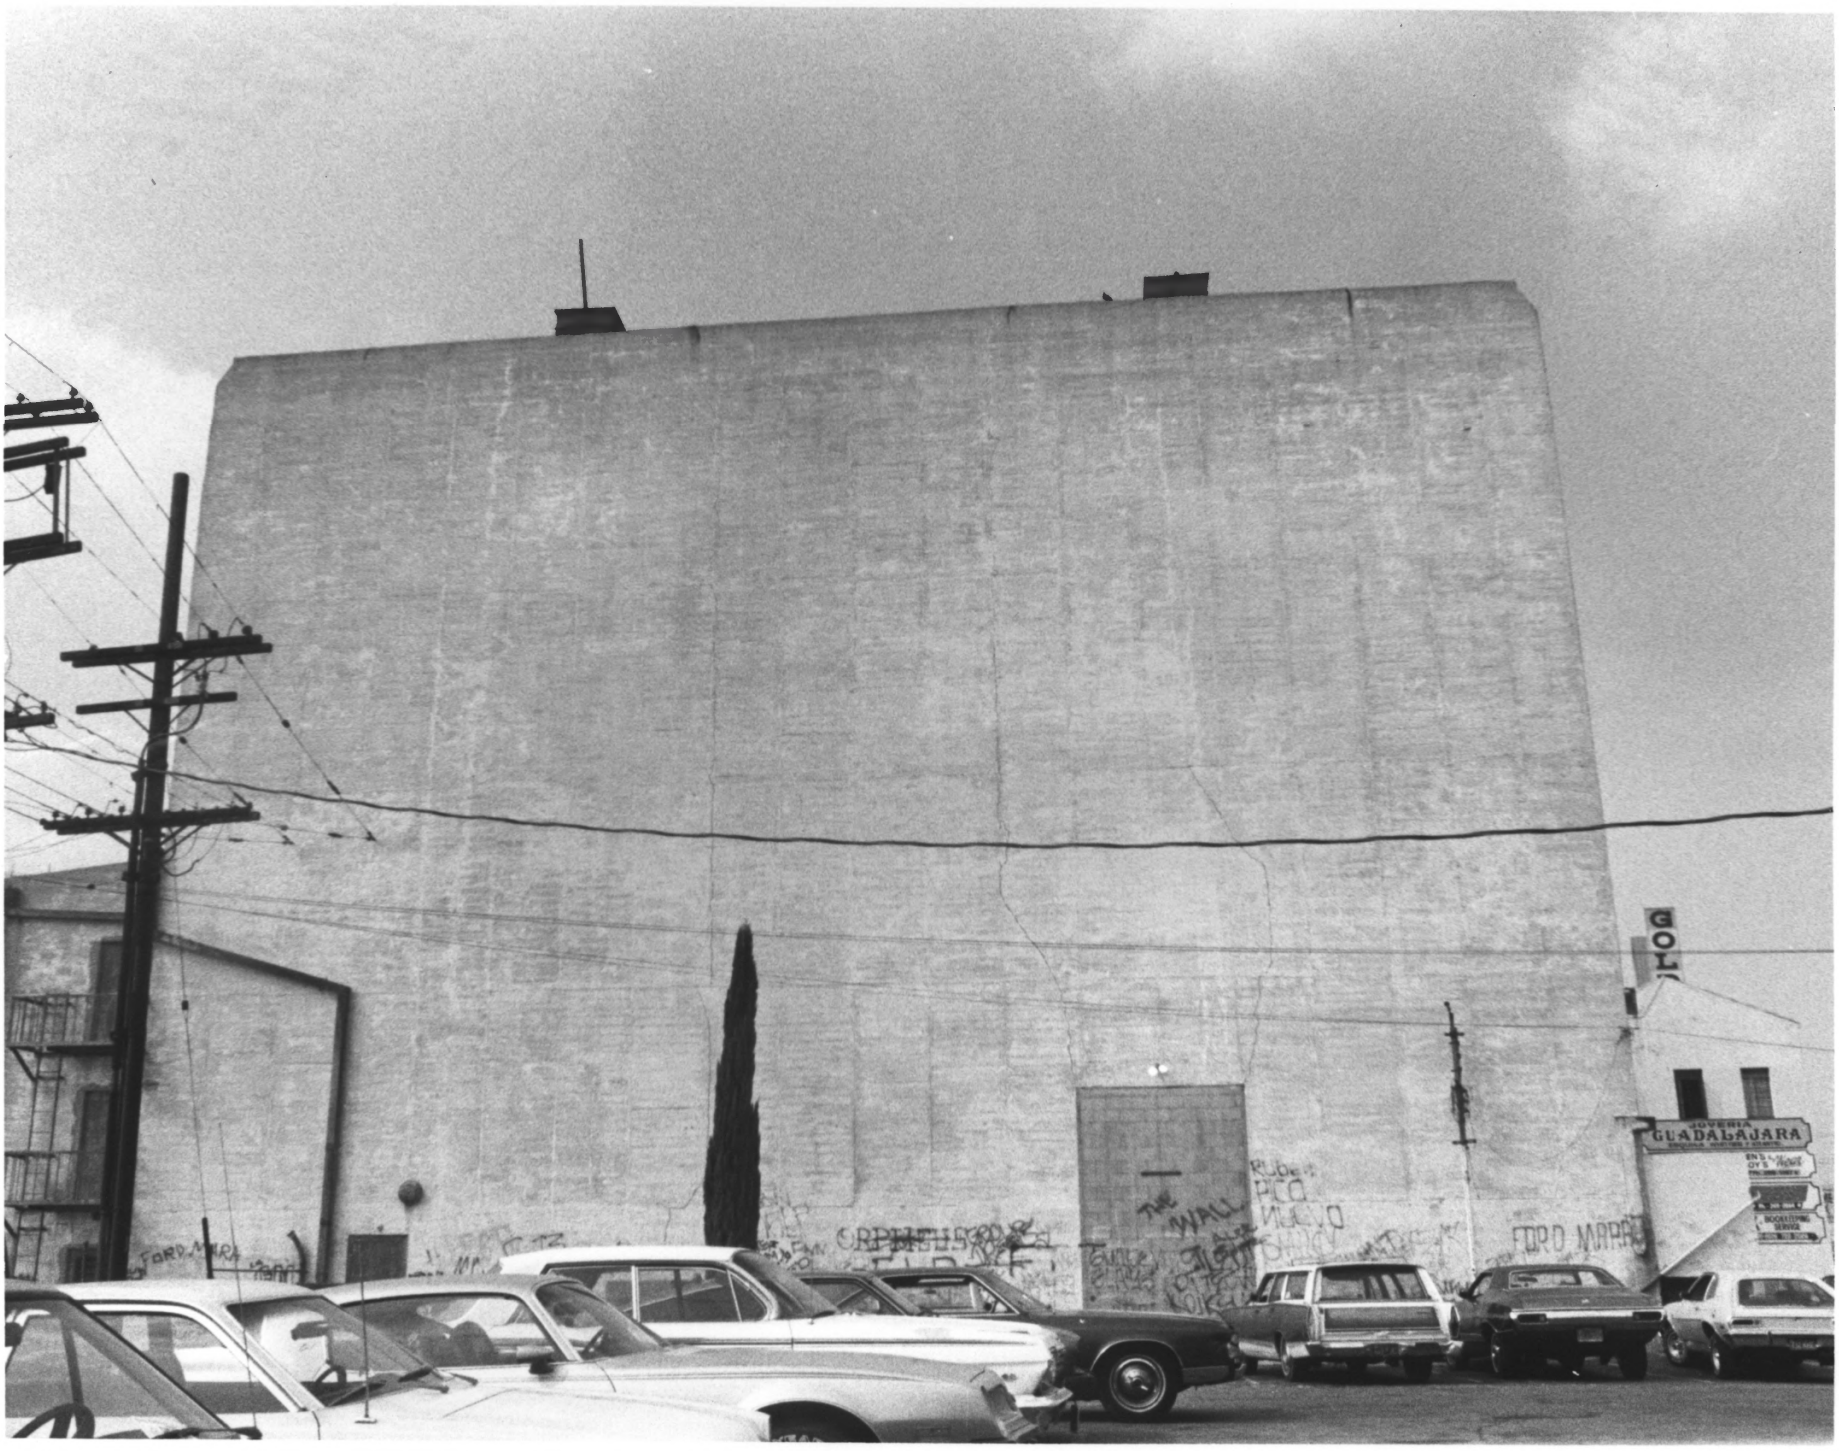

HOA

GOVERNIA
GUADALAJARA

EN LA CIUDAD DE GUADALAJARA
BOCAJON DE LA LUNA

Robert
PICO
MILANO

THE WALL

ORPHANS

FORD MARA

FORD MARA