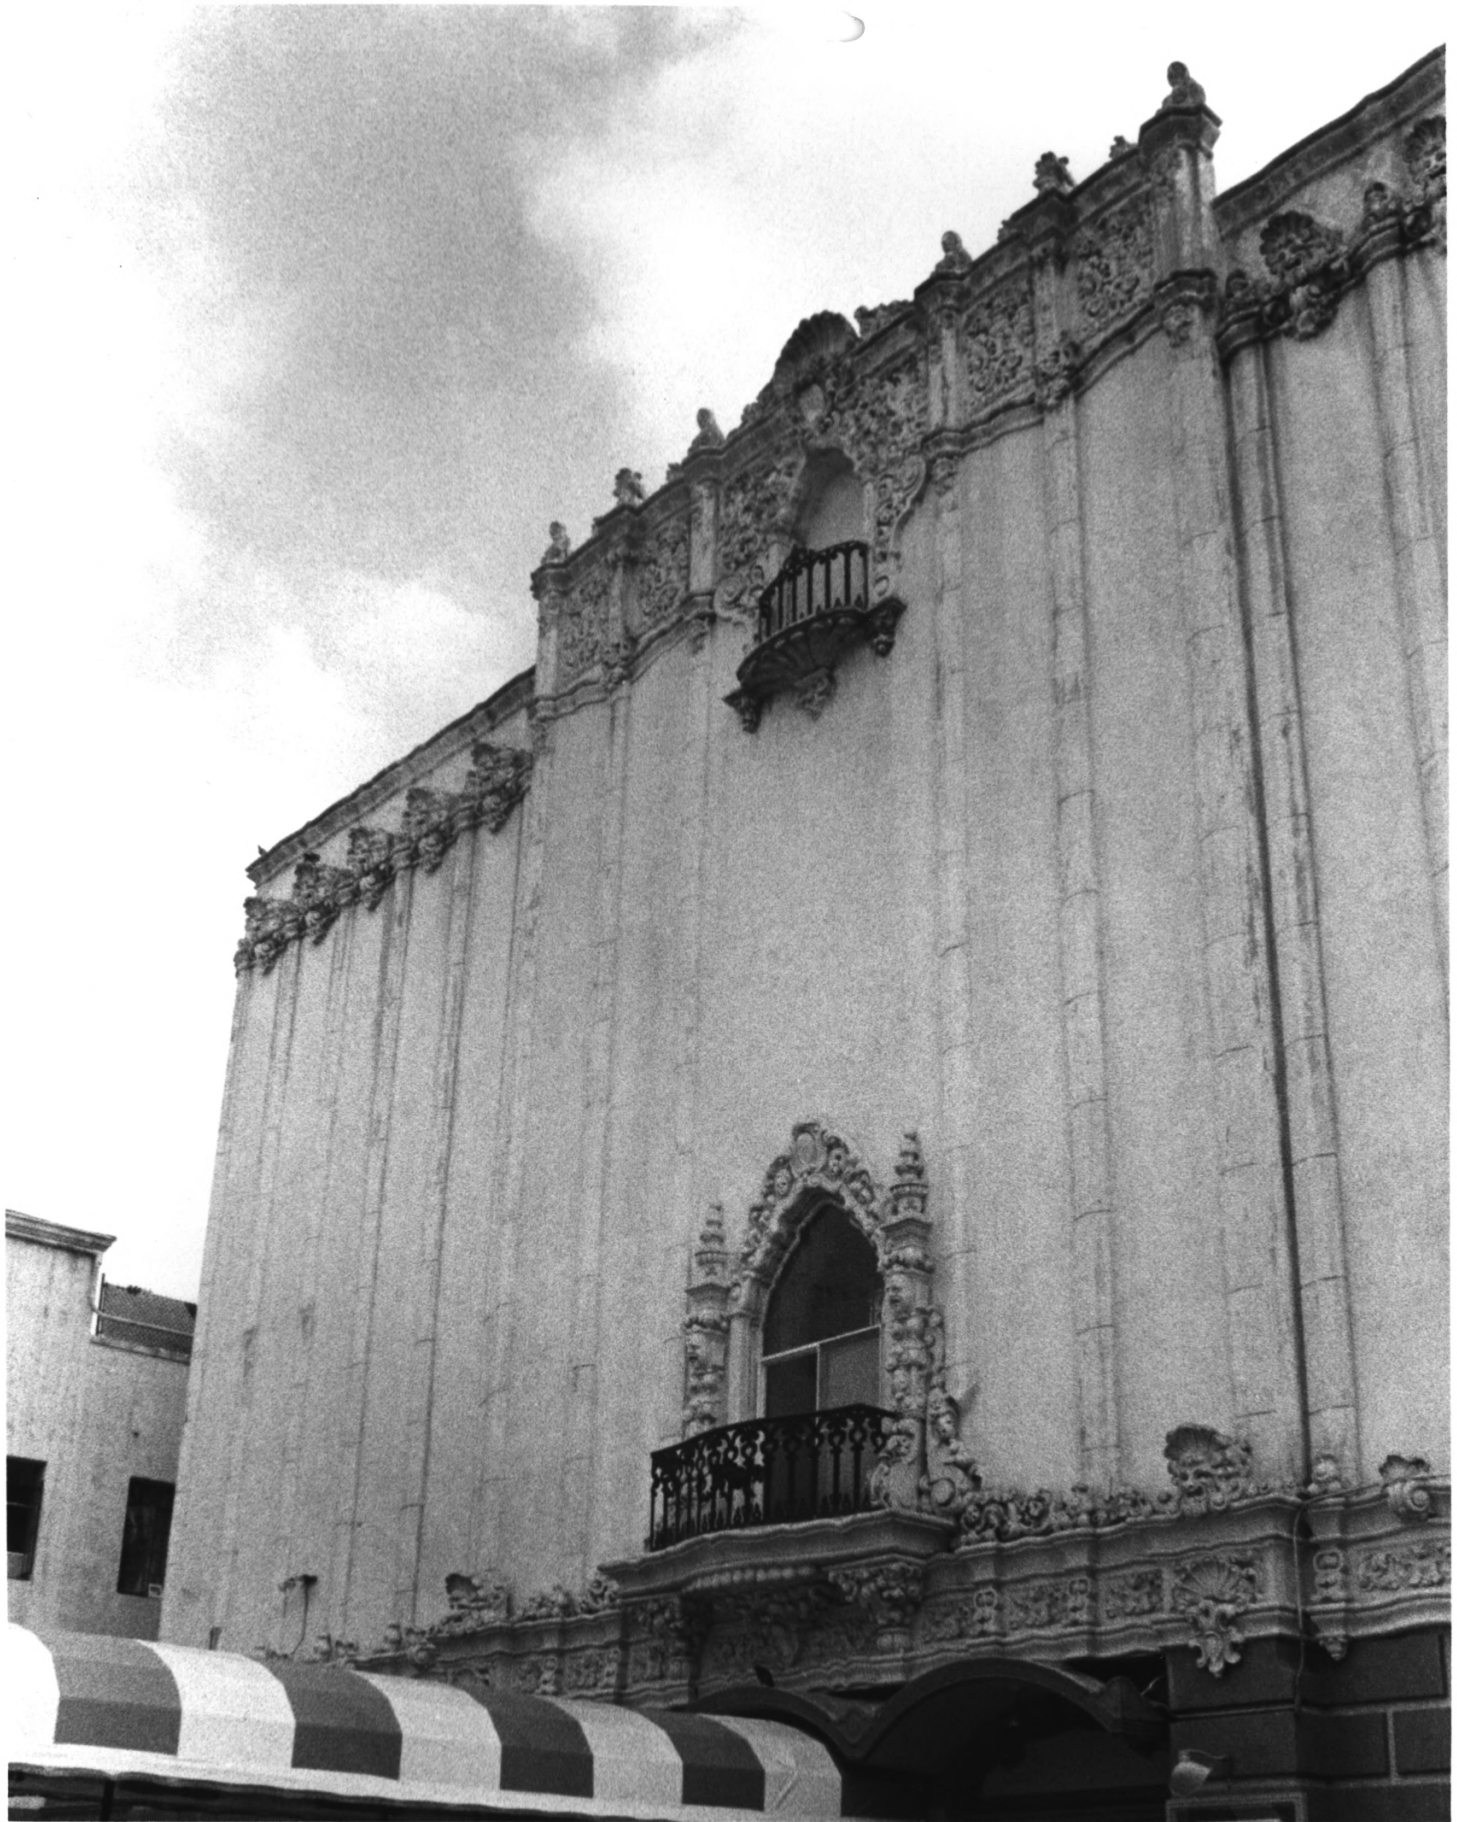

Calderon Photography, 2301 W. Third St.

Los Angeles, CA 90057

West view of tower and remodeled
south wing.

Photograph No. 6. *of 23*

Golden Gate Theatre, 5176 Whittier
Blvd., Los Angeles, CA 90022
Charles Calderon (photographer 8/15/80)
Calderon Photography, 2301 W. Third St.
Los Angeles, CA 90057
South view of facade.
Photograph No. 7. of 23