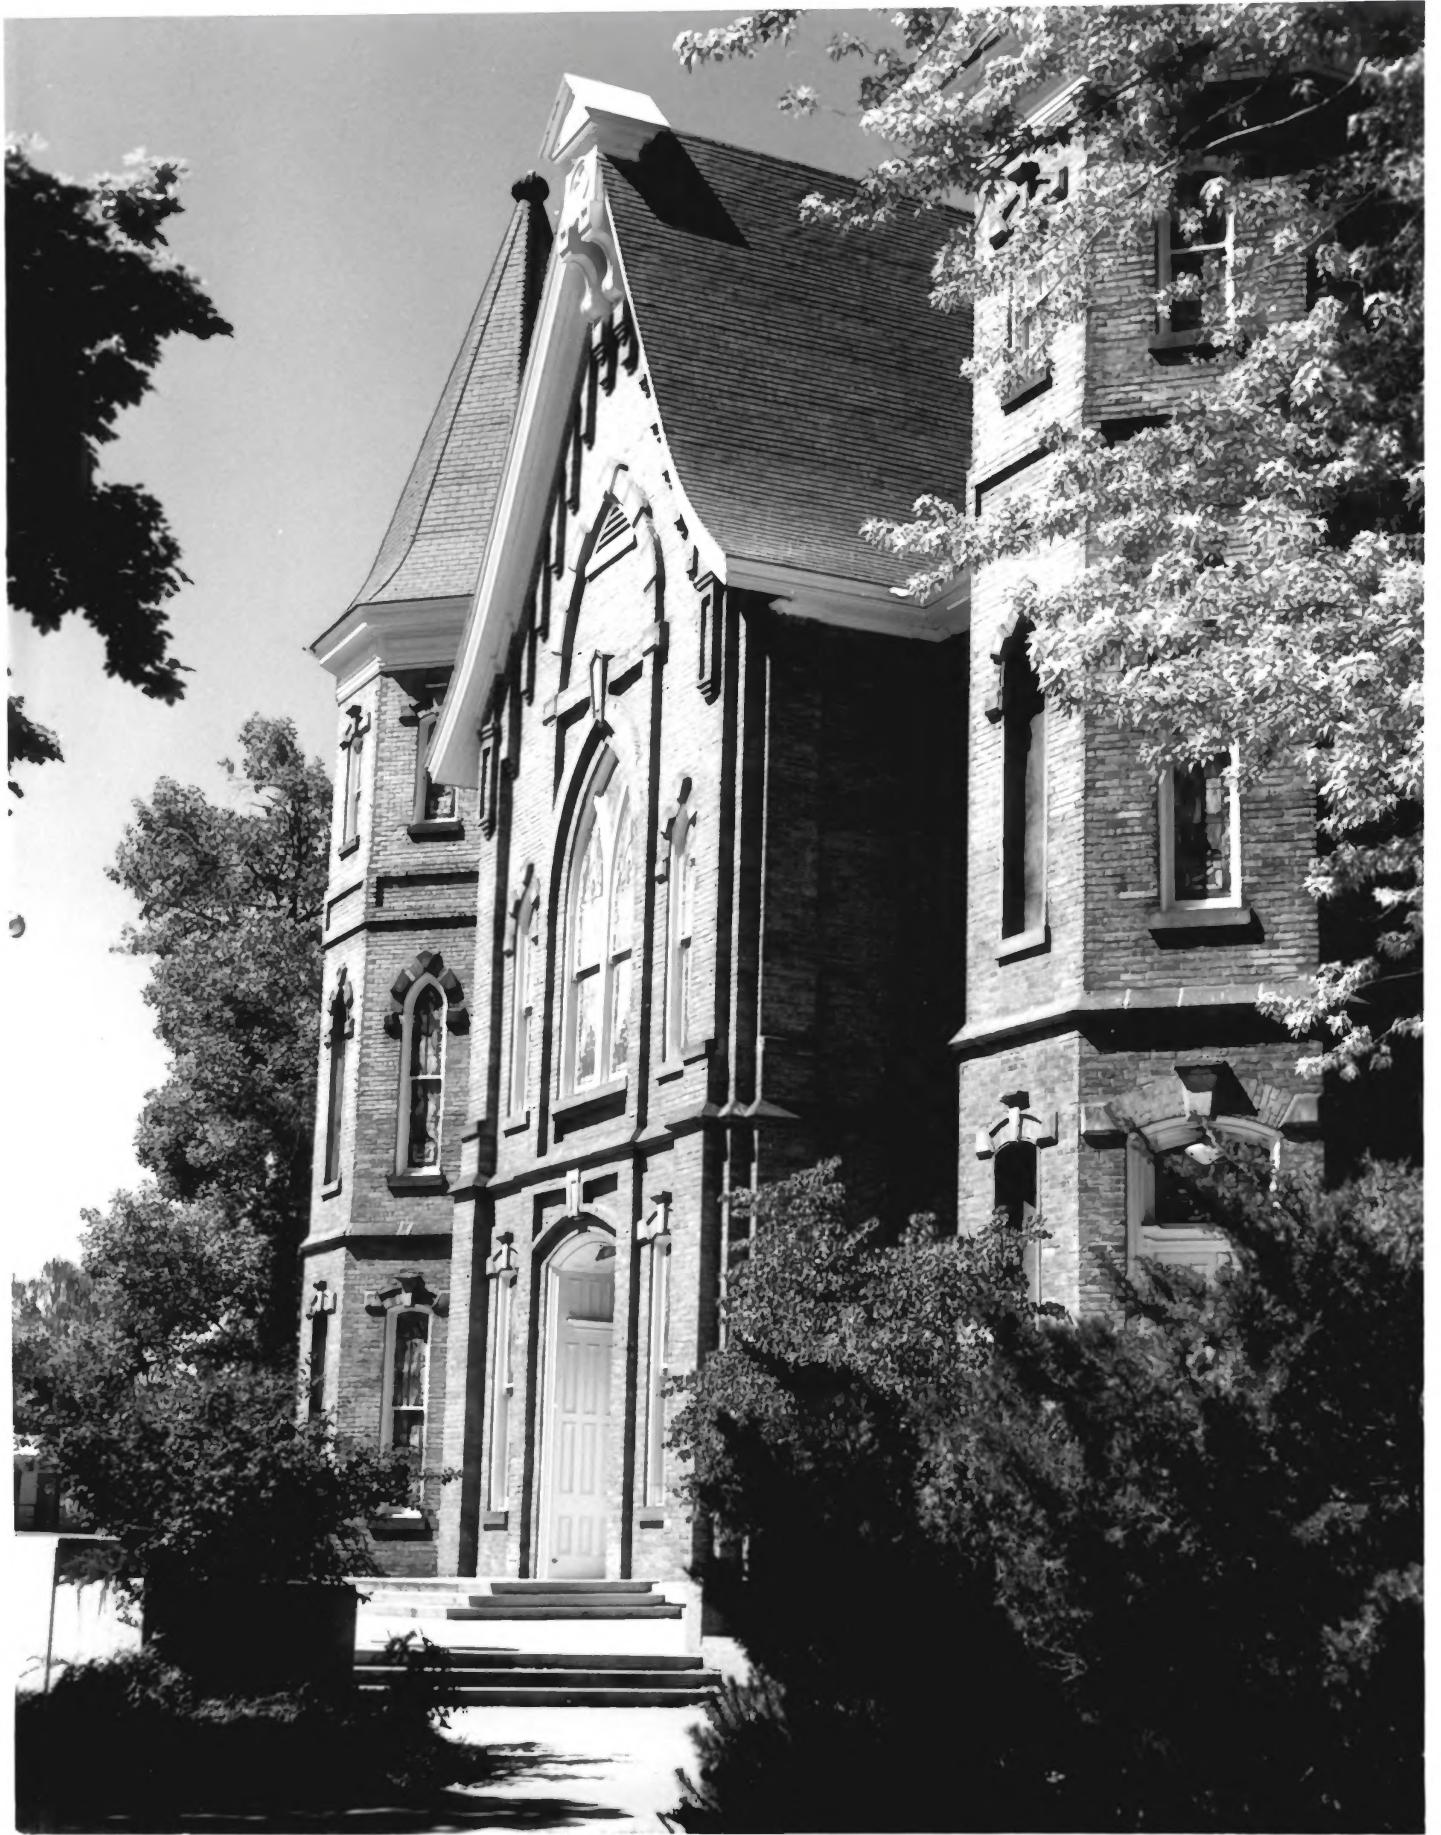

NPS Number

9/9/75

Title:

Provo Tabernacle

UTAH Co., UTAH

Loc.

East side of Tabernacle

looking to southeast from

northwest.

NPS Number 9/9/75

Title: PROVO TABERNACLE

UTAH Co., UTAH

Loc. EAST side of TABERNACLE

looking from southeast to  
northwest.

NPS Number 9/9/75

Title: PROVO TABERNACLE

UTAH CO., UTAH

Loc. \_\_\_\_\_

South side of Tabernacle looking  
from south to north.