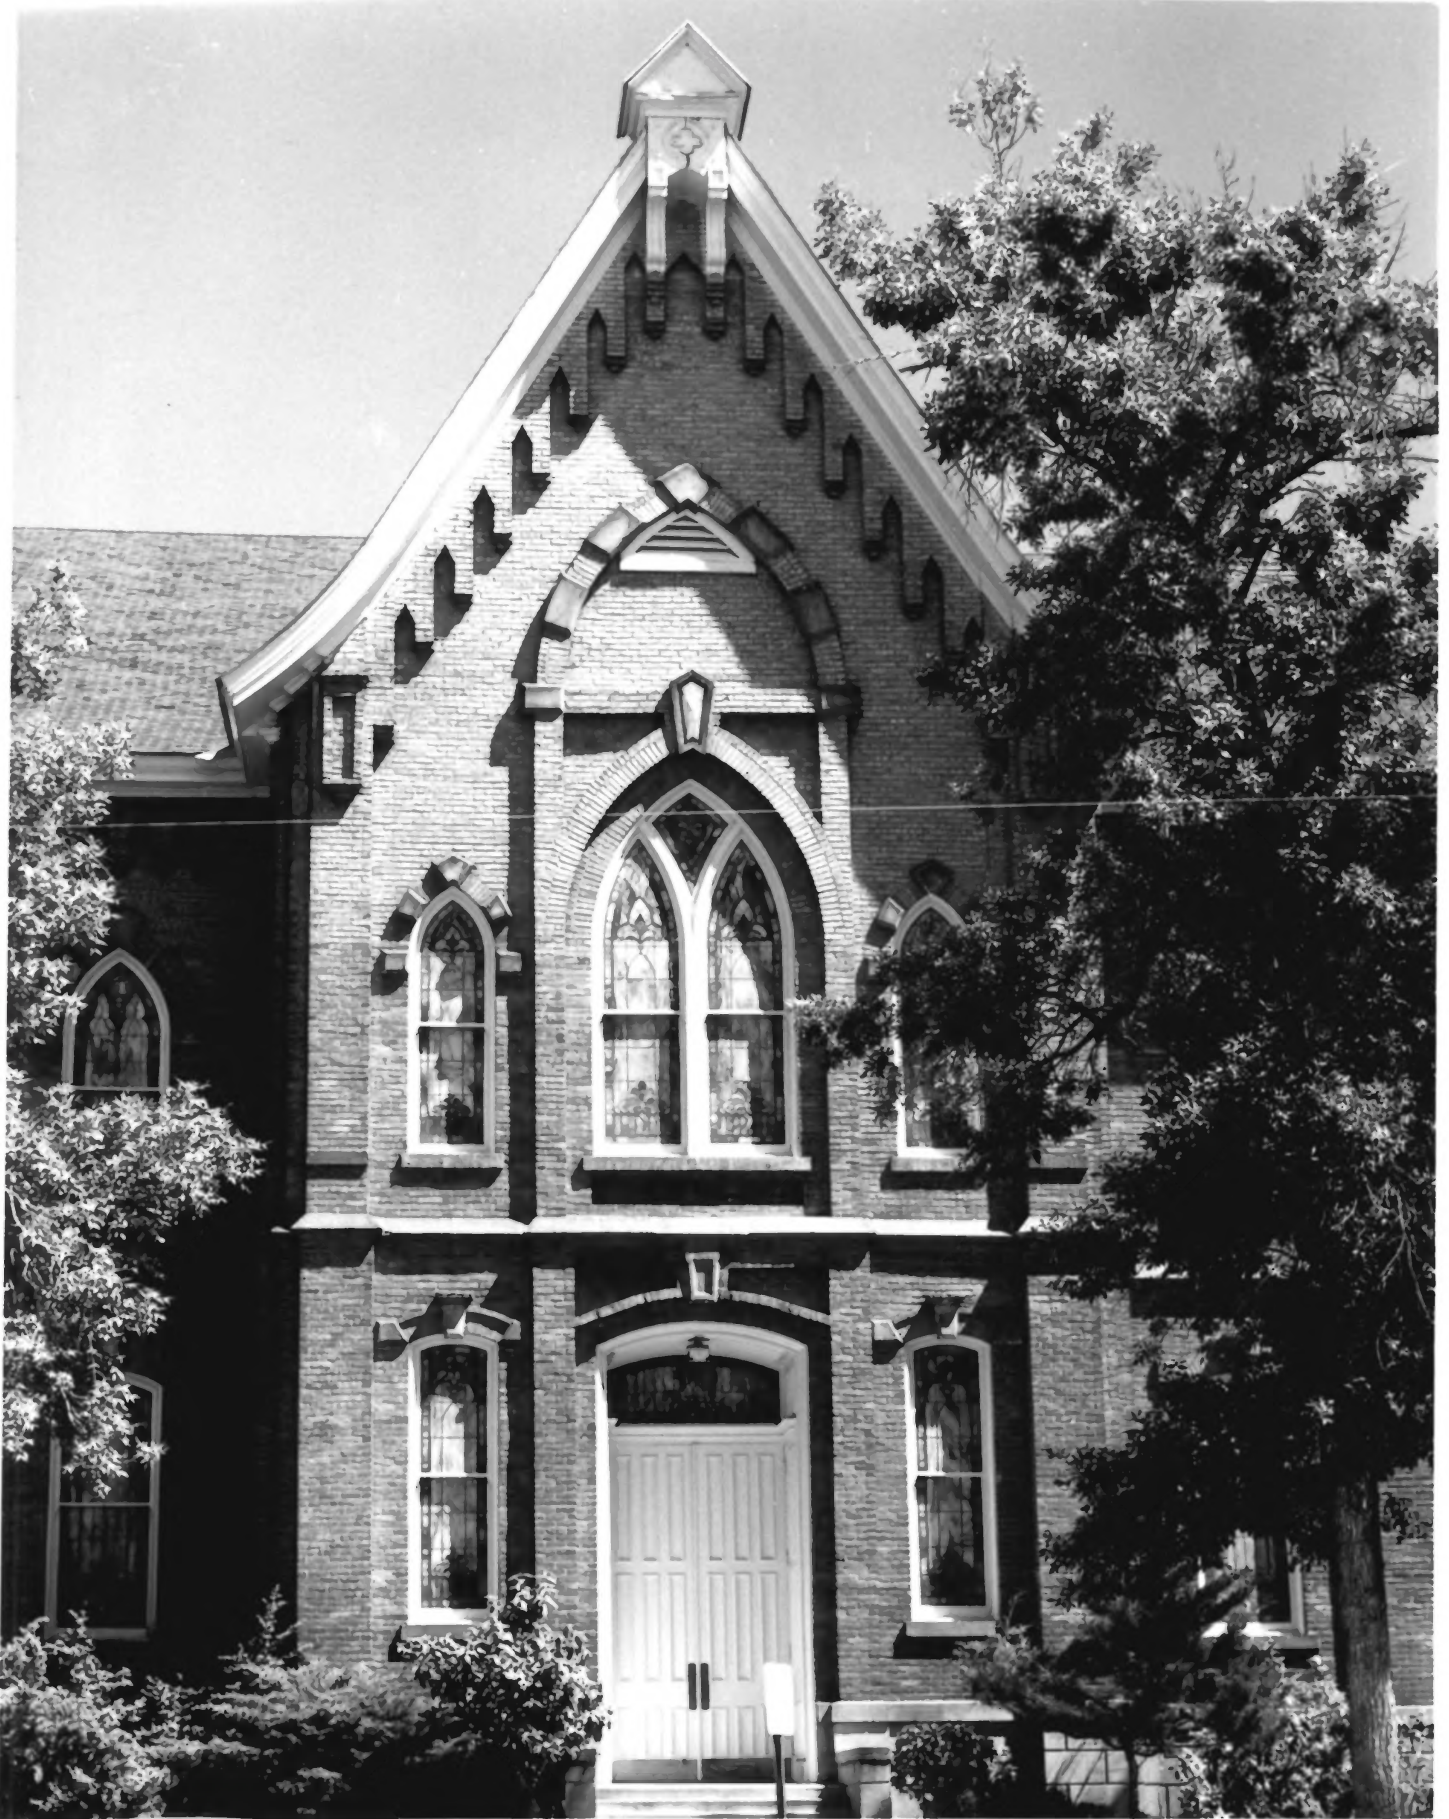

NPS Number

9/9/75

Title:

Provo Tabernacle

UTAH Co., UTAH

Loc.

East side of Tabernacle

looking to southeast from

northwest.

NPS Number 9/9/75

Title: PROVO TABERNACLE

UTAH Co., UTAH

Loc. EAST side of TABERNACLE

looking from southeast to  
northwest.

NPS Number 9/9/75

Title: PROVO TABERNACLE