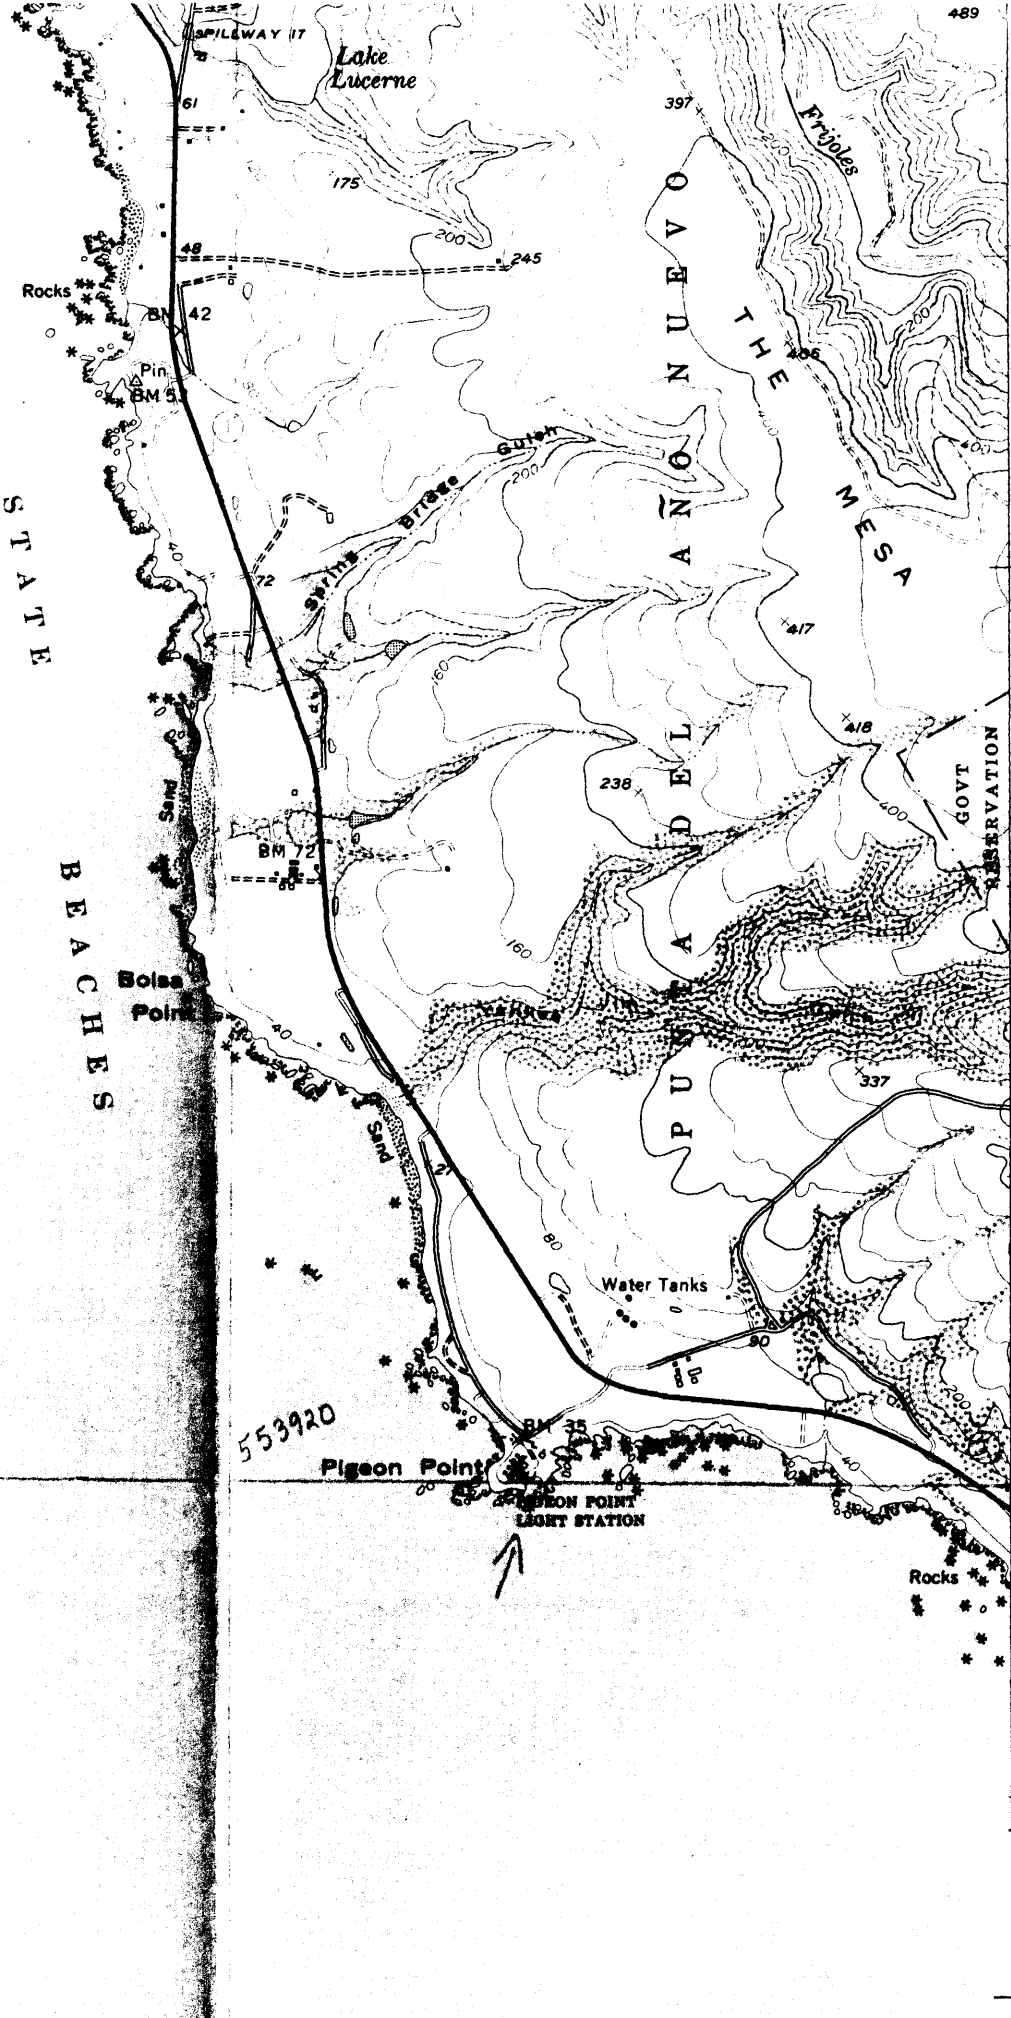

COAST STATE BEACHES

489

4119

4118  
12'30"

4117

DAVENPORT 16 MI. (FRANKLIN POINT)  
SANTA CRUZ 27 MI. 1558 III NE

4114

10'

553920

10/553910/  
4115005

4115046

Pigeon Point LIGHT STATION

Rocks

Water Tanks

Boise Point

Rocks

Lake Lucerne

SPILLWAY 17

PUPUNUEVO THE MESA

GOVT RESERVATION

553920