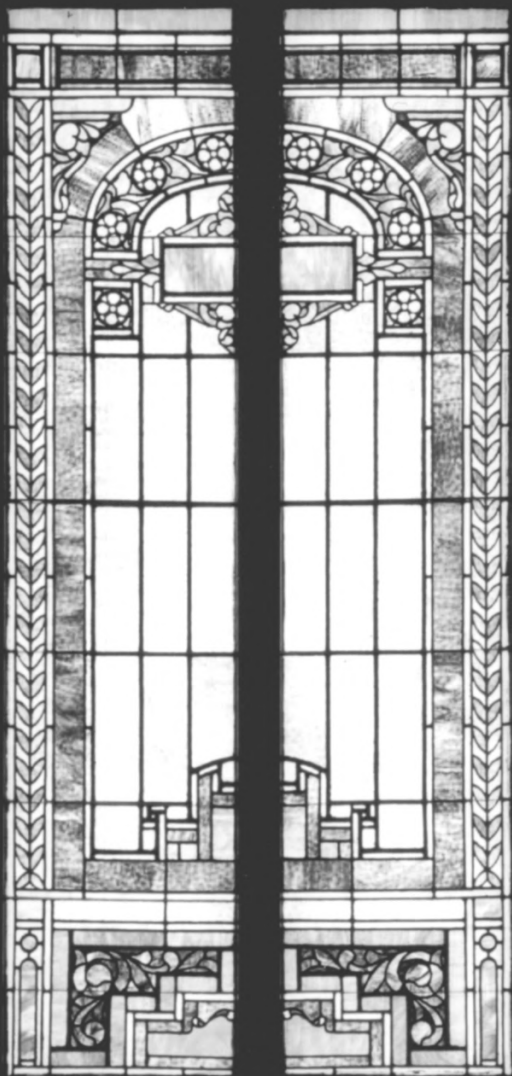

Photo 9 of 22

1st United Methodist Church
Brookhaven, Lincoln Co., MS

Detail, door table console $\frac{1}{2}$ plaster
swags, view to north

Photo 10 of 22

1st United Methodist Church

Brookhaven, Lincoln Co., MS

Chancel plaster proscenium, screen

table console, view to

northeast

Photo 11 of 22

1st United Methodist Church
Brookhaven, Lincoln Co., MS

Detail, chancel plaster proscenium,
view to north

Photo 12 of 22

1st United Methodist Church
Brookhaven, Lincoln Co., MS
stained glass window, sanctuary,
view to west

Photo 13 of 22

1st United Methodist Church
Brookhaven, Lincoln Co., MS
stained glass transom, sanctuary,
view to west

Photo 14 of 22

1st United Methodist Church
Brookhaven, Lincoln Co., MS

Brass pendant light, sanctuary,
view straight up