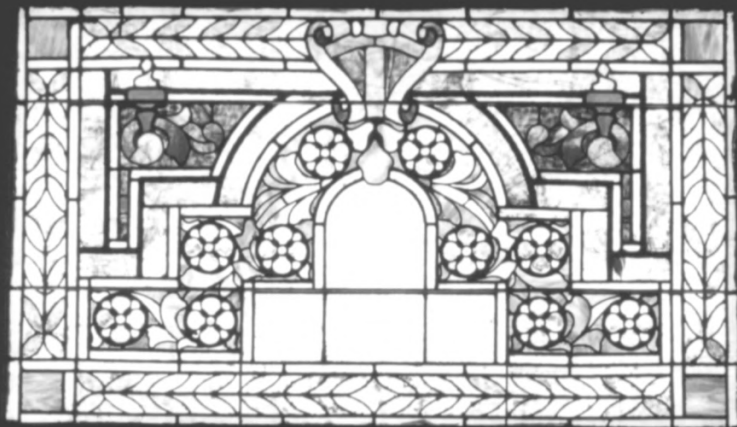

Photo 9 of 22

1st United Methodist Church
Brookhaven, Lincoln Co., MS

Detail, door table console $\frac{1}{2}$ plaster
swags, view to north

Photo 10 of 22

1st United Methodist Church

Brookhaven, Lincoln Co., MS

Chancel plaster proscenium, screen

table console, view to

northeast

Photo 11 of 22

1st United Methodist Church
Brookhaven, Lincoln Co., MS

Detail, chancel plaster proscenium,
view to north

Photo 12 of 22

1st United Methodist Church
Brookhaven, Lincoln Co., MS
stained glass window, sanctuary,
view to west

Photo 13 of 22

1st United Methodist Church
Brookhaven, Lincoln Co., MS
stained glass transom, sanctuary,
view to west

Photo 14 of 22

1st United Methodist Church
Brookhaven, Lincoln Co., MS

Brass pendant light, sanctuary,
view straight up