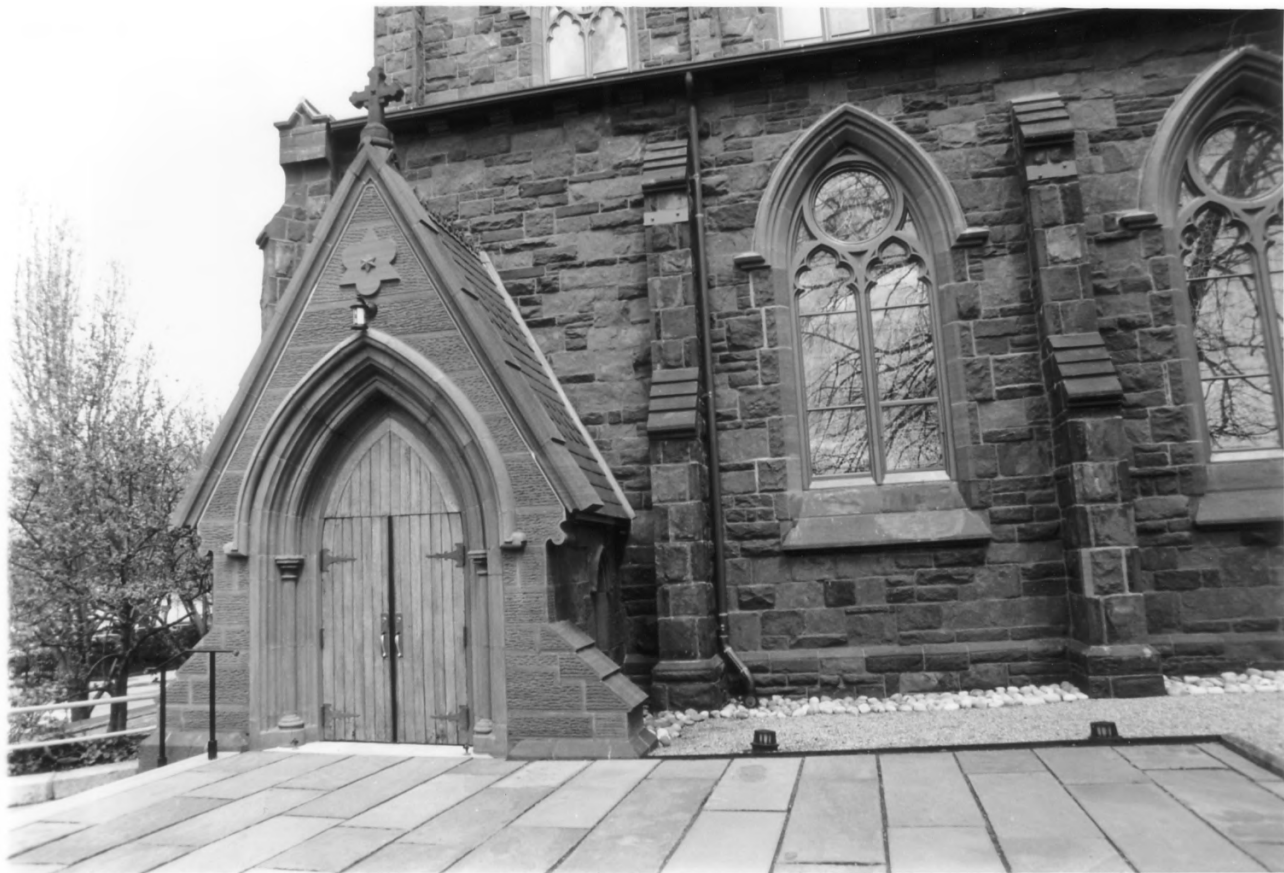

detail, Steeple

St. Mary's Parish-Church, Newport, RI # 4

Handwritten text on lined paper, possibly a title or heading.

St. Mary's Parish Church, Newport, R.I. 45

detail, Statue atop entrance porch

St. Mary's Parish - Church, Newport, RI #6

view:

N of Selevation, view of stone wall in foreground
and view of W porch on Rectory
at right.

St. Mary's Parish - Church, Newport, RI #7

View N of W entrance

St. Mary's Parish - Church, Newport, RI #8

View NE of W elevation