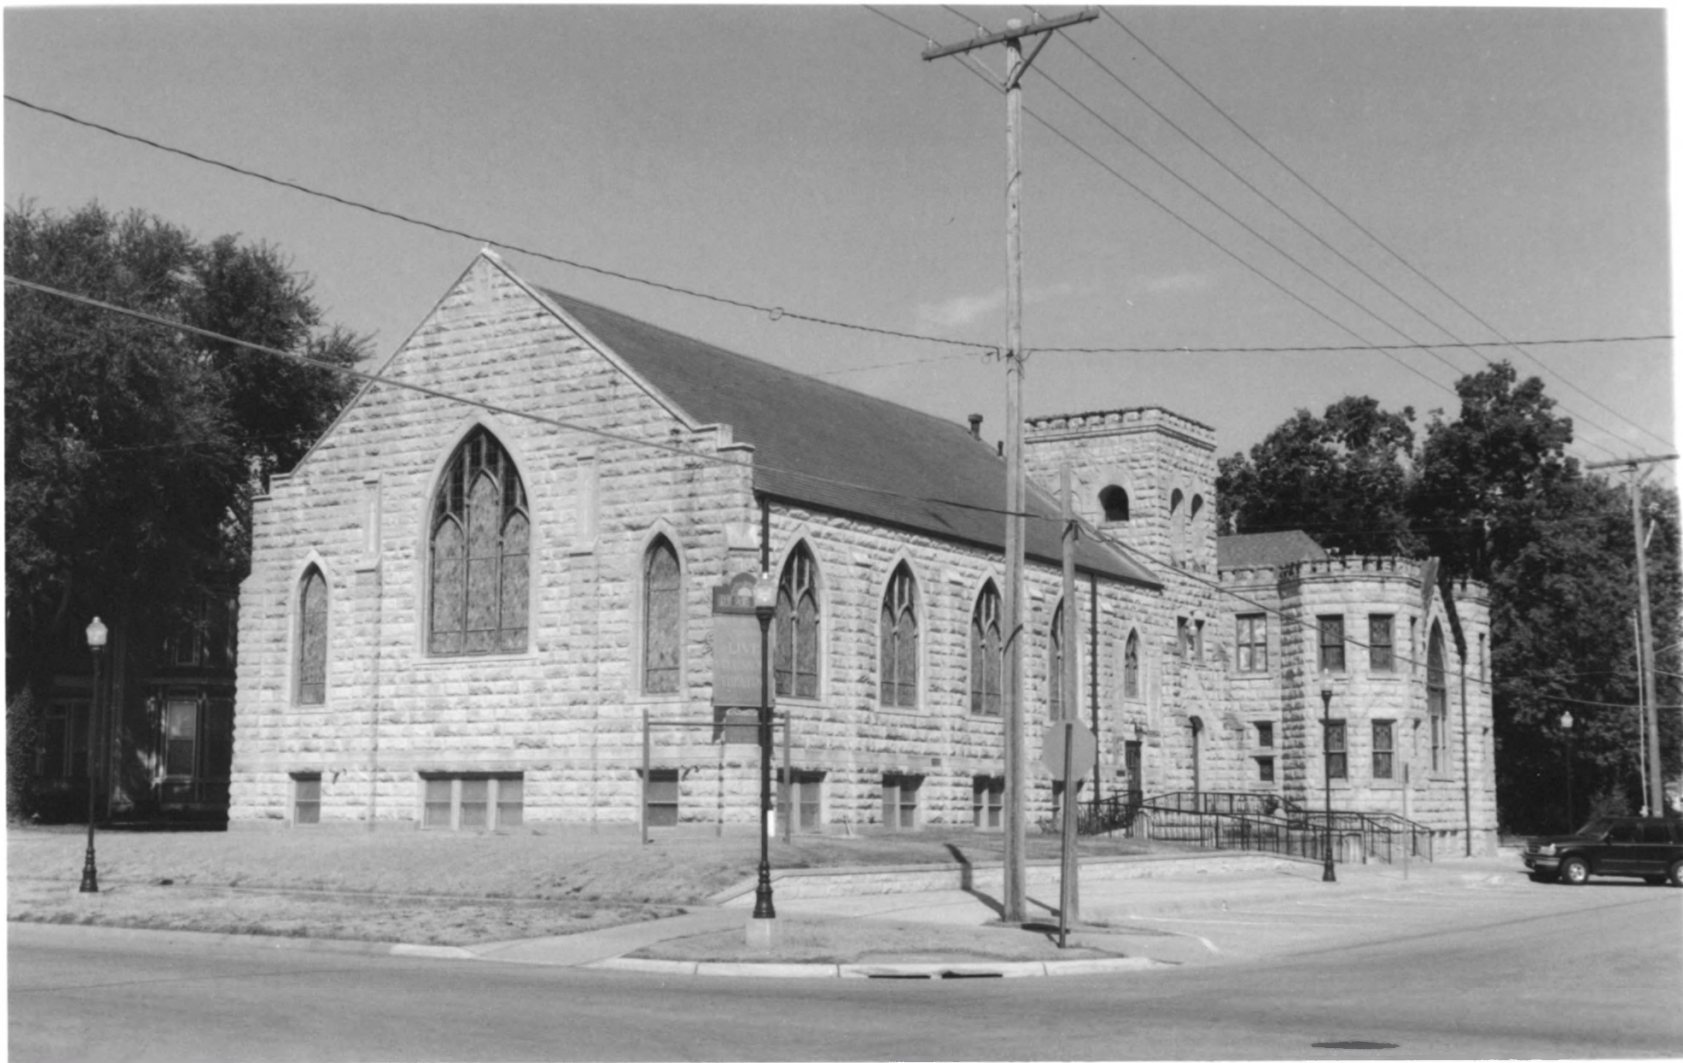

Abilene Presbyterian Church

Abilene, Dickinson County, KS

Bill Scholl

September 2000

KSNS

Southwest view, East Facade, North
Elevation

1/4

Abilene Presbyterian Church

Abilene, Dickinson County, KS

Bill Scholl

September 2000

KSNS

North west view, East Facade, South
Elevation

2/4

Abilene Presbyterian Church
Abilene, Dickinson County, Ks

Bill Scholl

September 2000

KSHS

South view, Performance Hall

3/4

SV - performance Hall 3/4

Abilene Presbyterian Church

Abilene, Dickinson County, KS

Bill Scholl