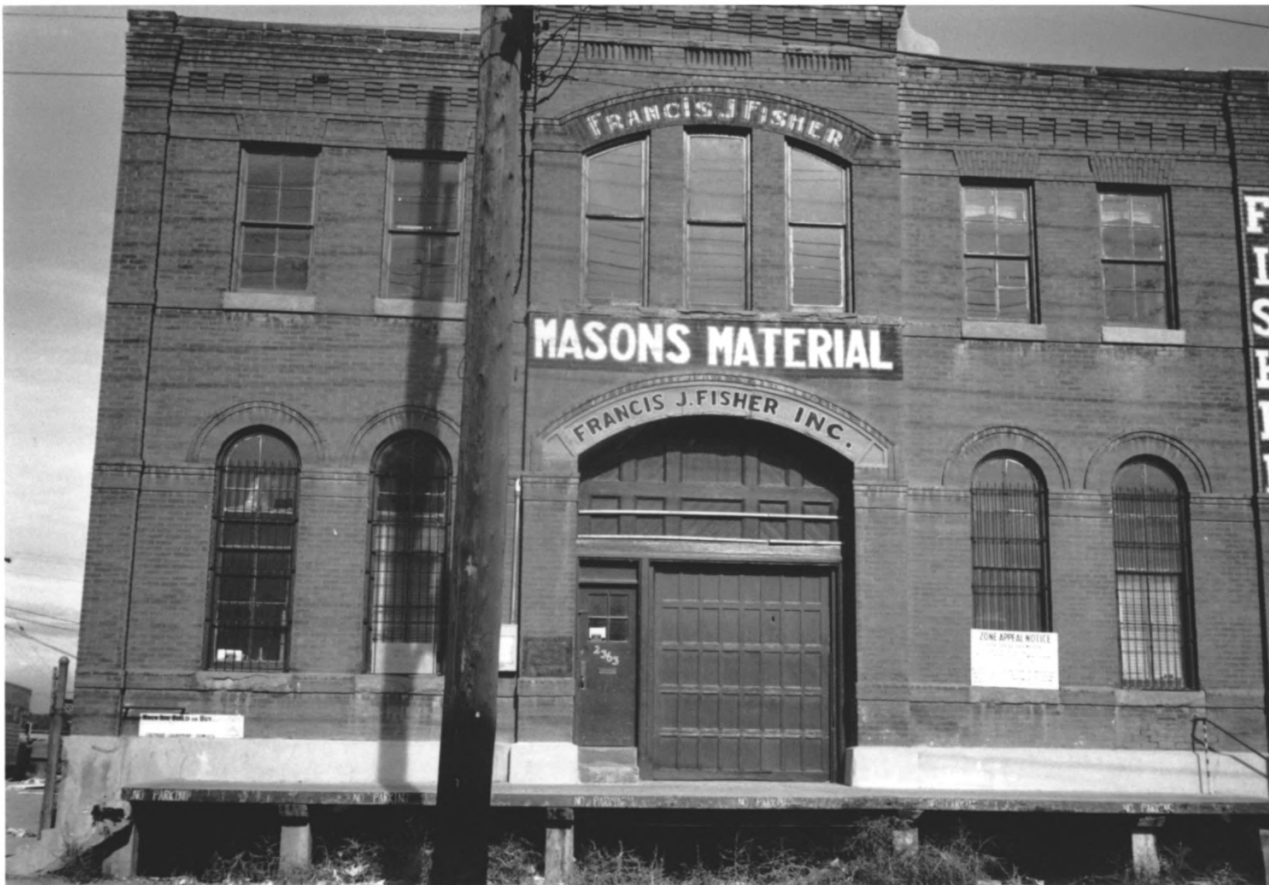

Property Name: Pacific Express Stable  
Location: Denver, Colorado (Denver County)  
Photographer/Date: Barbara Norgren/10-7-83  
Negative: 7453 Jefferson Drive, Denver  
Camera Direction: View SE Facade  
View is North  
Photo No.: 1

Property Name: Pacific Express Stable  
Location: Denver, Colorado (Denver County)  
Photographer/Date: Barbara Norgren/10-7-83  
Negative: 7453 Jefferson Drive, Denver  
Camera Direction: SE Facade, View NW  
Photo No.: 2

STOP

Property Name: Pacific Express Stable  
Location: Denver, Colorado (Denver County)  
Photographer/Date: Barbara Norgren/10-7-83  
Negative: 7453 Jefferson Drive, Denver  
Camera Direction: NE Facade, View SW  
Photo No.: 3