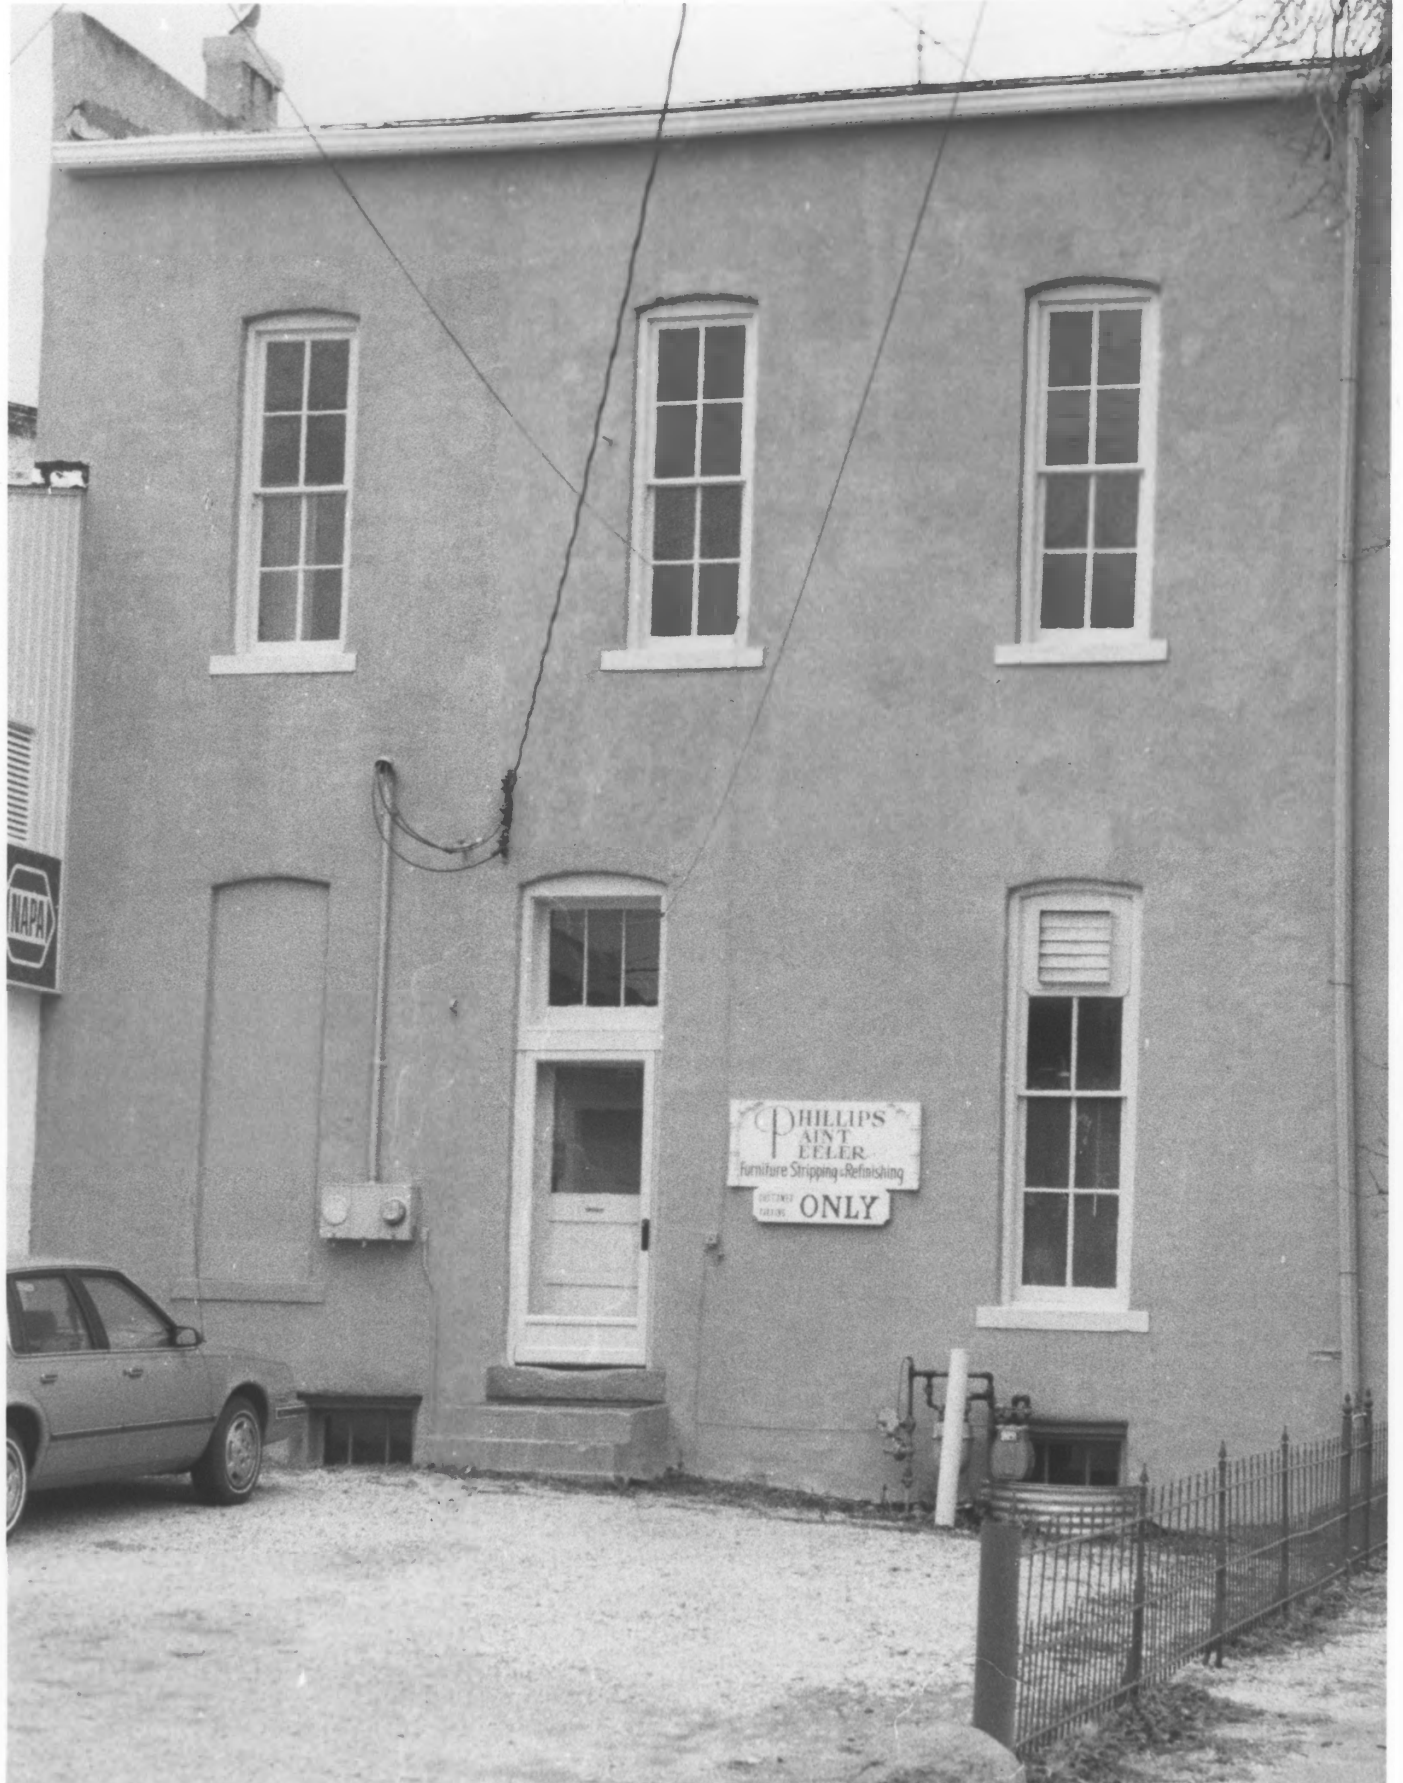

1874
FRED. NIEWERTH.

No. 1 Niewerth Building
Delphi, Indiana
Robt. Brookbank, Photog.
December, 1983 Has neg.
View: Facade, North side
Owner: M. & L. Phillips

No. 2 Niewerth Building
Delphi, Indiana
Robt. Brookbank, Photog.
December, 1983 Has Neg.
View: East Side NE shot
Owner: M. & L. Phillips

NAPA

PHILLIPS
PAINT
EELER
Furniture Stripping & Refinishing
CUSTOM PAINTING ONLY

No. 3 Niewerth Building
Delphi, Indiana
Robt. Brookbank, Phot.
View: Rear, S. Side
Neg. with Brookbank
Owner: M. & L. Phillips