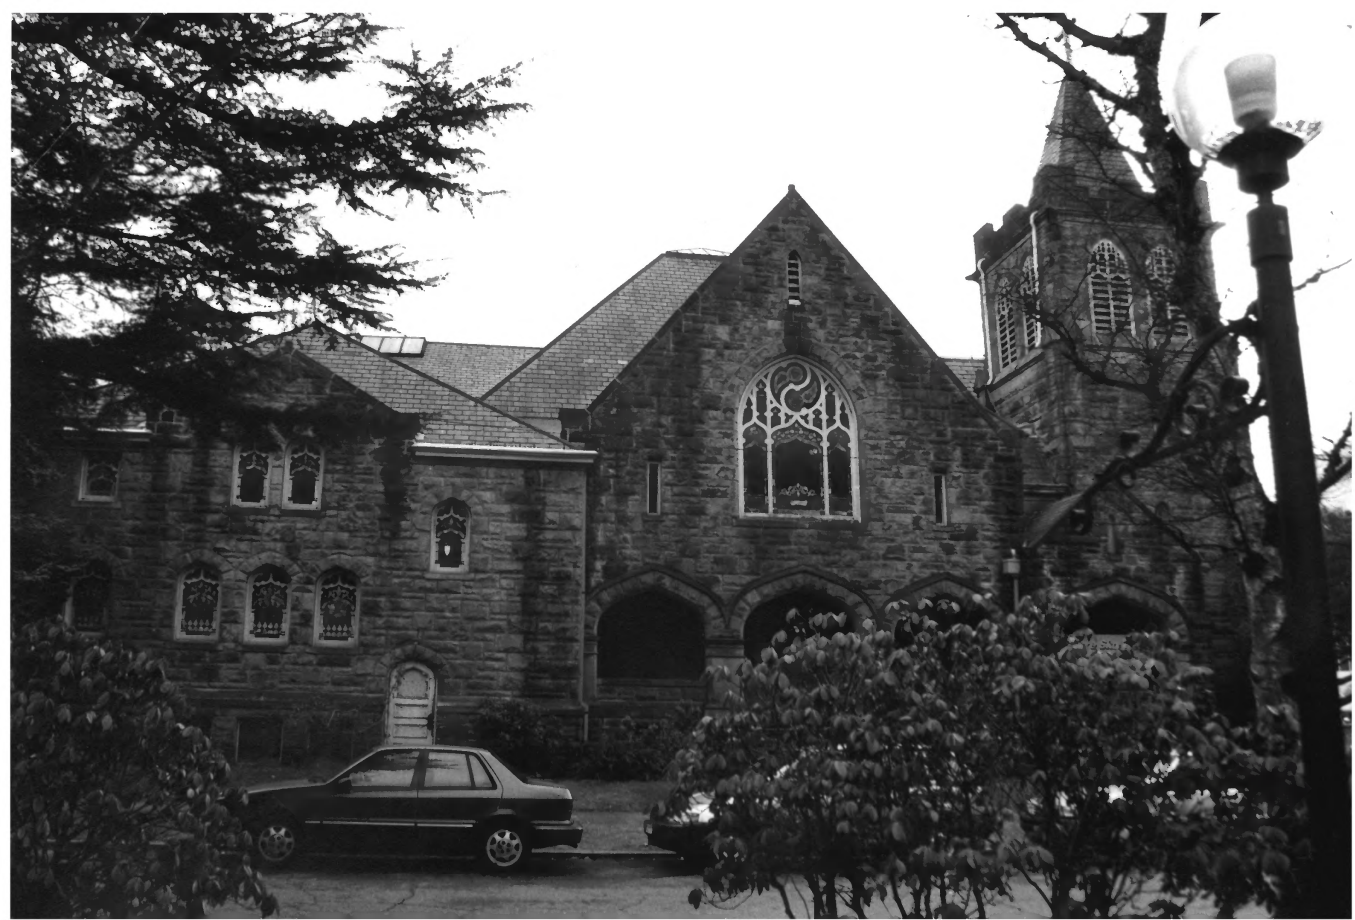

FIRST METHODIST PROTESTANT CHURCH OF SEATTLE

Seattle, WA (King Co.)

Stig Carlson

2-10-93

Neg. at Arai/Jackson

View to the east

Photo 1/9

FIRST METHODIST PROTESTANT CHURCH OF SEATTLE

Seattle, WA (King Co.)

Stig Carlsson

2-10-93

Neg. at Arail/Jackson

View to the southeast

Photo 2/9

FIRST METHODIST PROTESTANT CHURCH OF SEATTLE

Seattle, WA (King Co.)

Stig Carlson

2-10-93

Neg. at Arant Jockum

view to the southwest

Photo 3/9

FIRST METHODIST PROTESTANT CHURCH OF SEATTLE

Seattle, WA (King Co.)

Stig Carlson