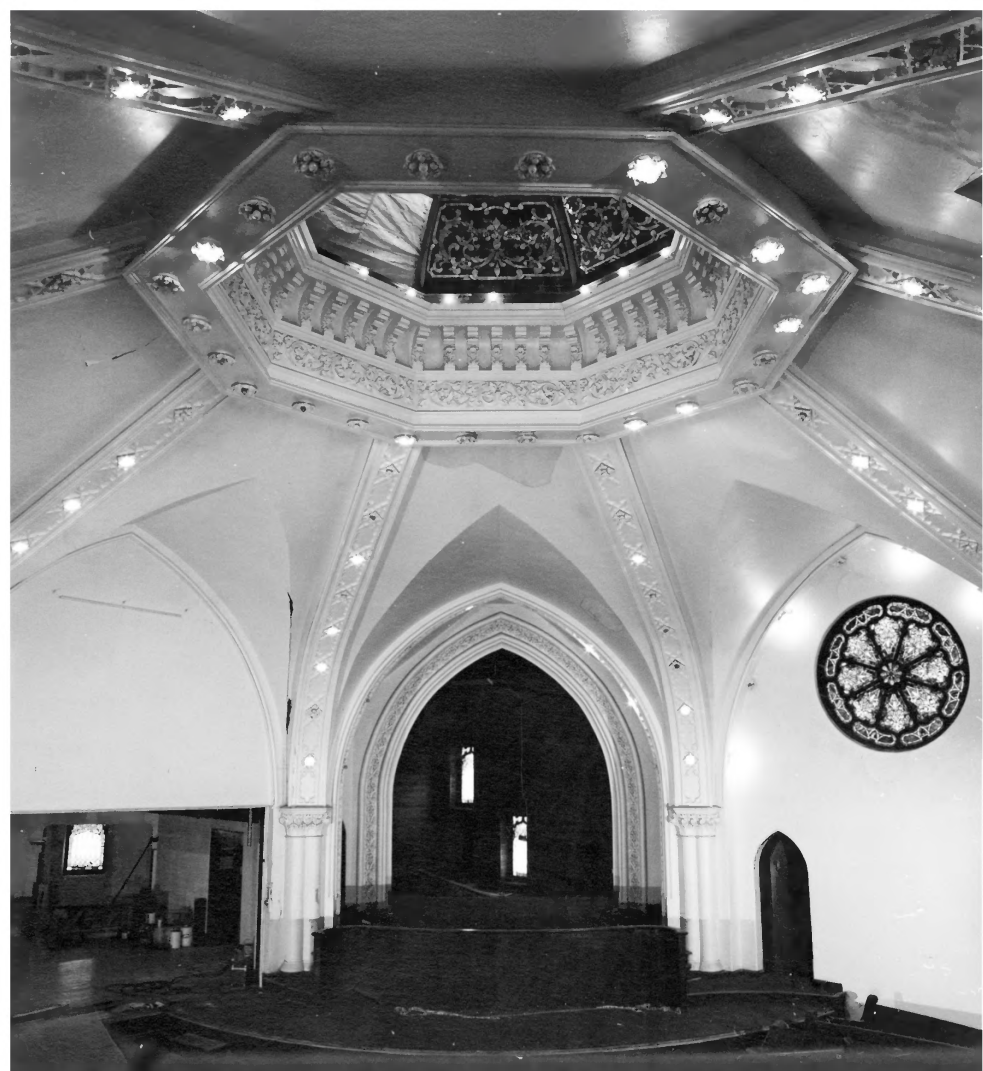

photo 7/9

FIRST METHODIST PROTESTANT CHURCH OF SEATTLE

Seattle, WA (King Co.)

Tom Jordan

2-10-93

Neg. at Arail Jackson
Auditorium, view from balcony
toward the northeast

photo 8/9

FIRST METHODIST PROTESTANT CHURCH
OF SEATTLE

Seattle, WA (King Co.)

Tom Jordan

2-10-93

Neg. at Arail Jackson

Auditorium, view to the southeast
toward pulpit and choir

Photo 9/9