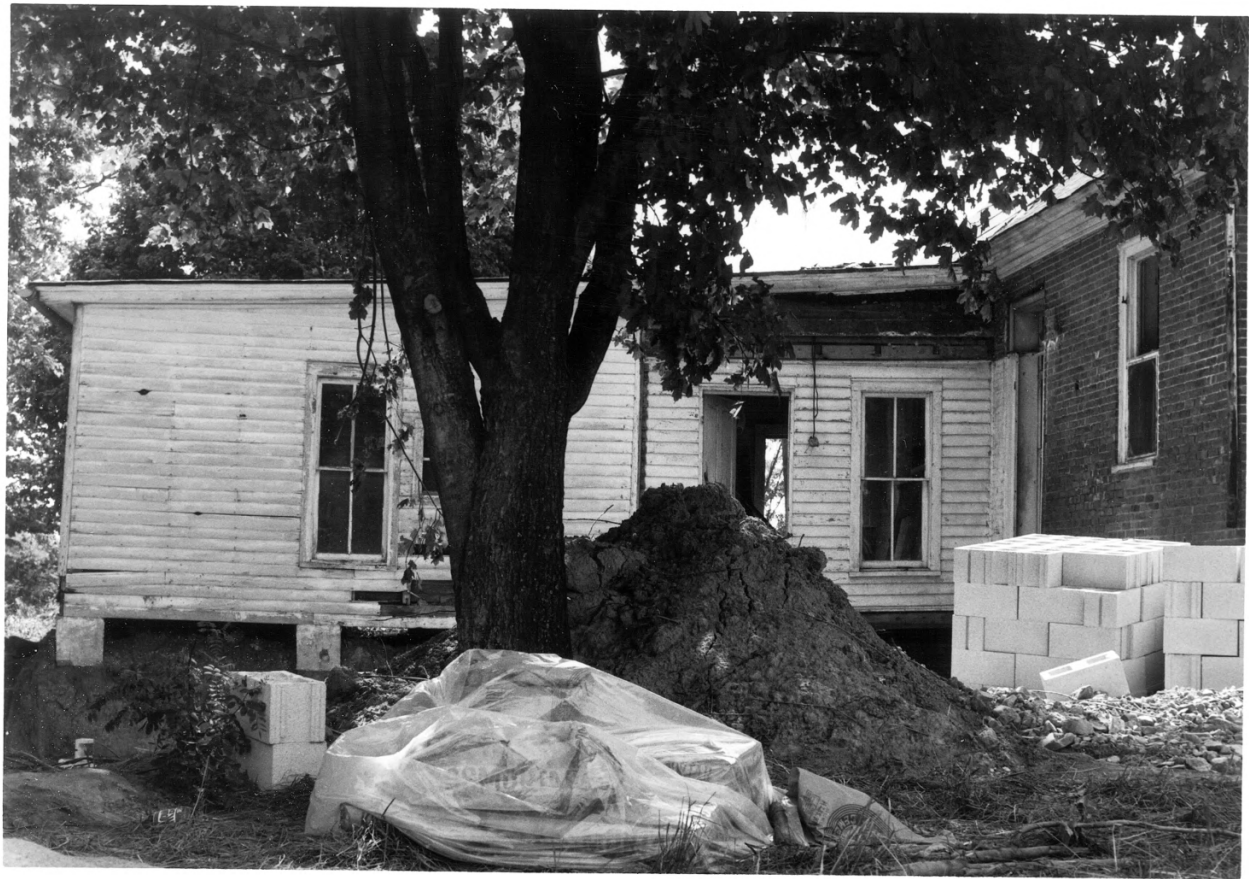

Thomas Dawson House
Trigg County, Kentucky
Jayne C. Henderson
Kentucky Heritage Commission
Frankfort, Kentucky
February 1980

Photo 1. ~~3~~ View of Thomas Dawson
house from southeast.

OCT 6 1980

DEC 1 1980

OCT 6 1980

Photo ~~2~~³ View of Thomas Dawson house from southeast, showing work on progress on new roof.

Thomas Dawson House
Trigg County, Kentucky
Charlotte Schneider
Kentucky Heritage Commission
Frankfort, Kentucky

OCT 6 1980

Photo 3/3 View of house from west
showing ca. 1910 frame addition
and excavation for addition.

DEC 1 1980