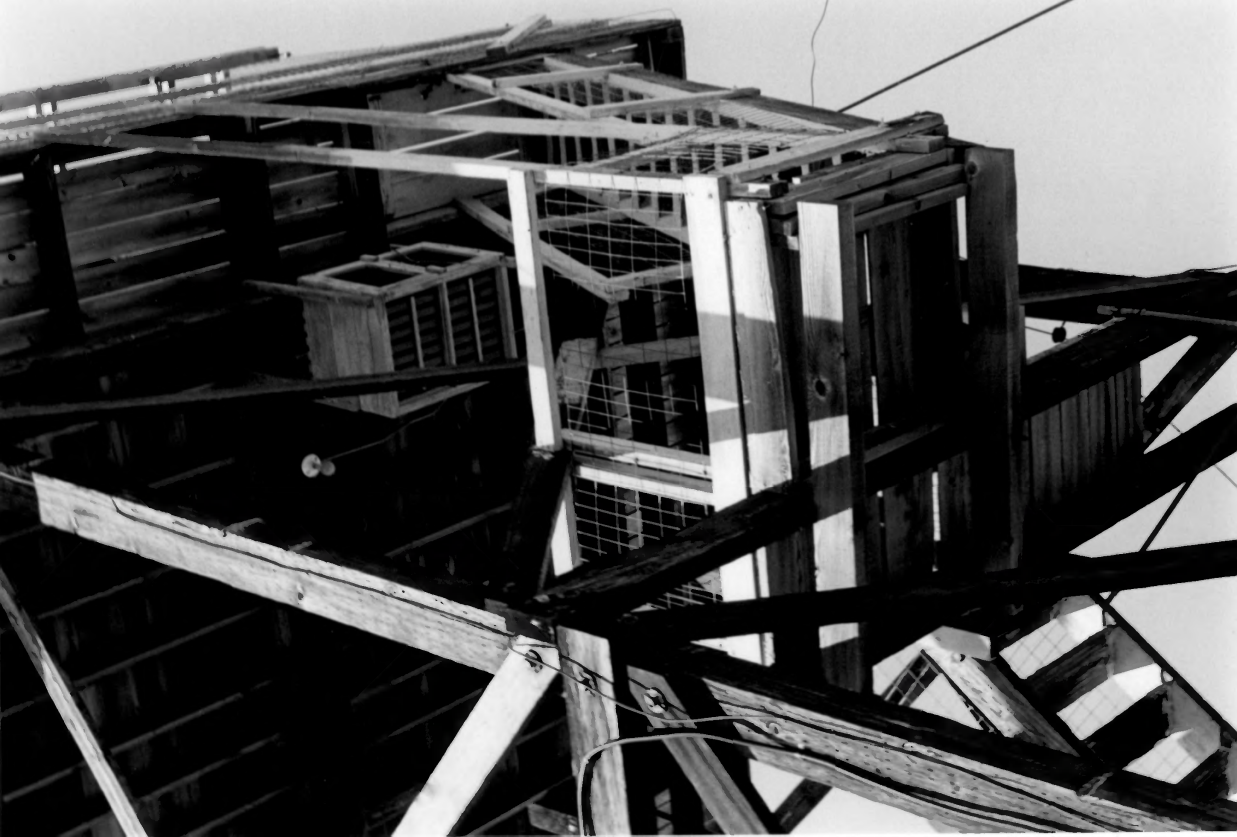

Chelan Butte Lookout
nr. Chelan, WA.

Chapin K. Kraft

August 1988

Kraft & Kraft, Seattle, WA.

View NE of south & west elevations
1 of 5

Chelon Battie
Lockout

Chelan Co a A

Chelan Butte
Lookout
Chelan Creek

Chelan Baiter
Lynch
Chelan Baiter

Chelan Butte
Lounkout
Chelan Cross

Chelan Butte Lookout
Chelan Co wa