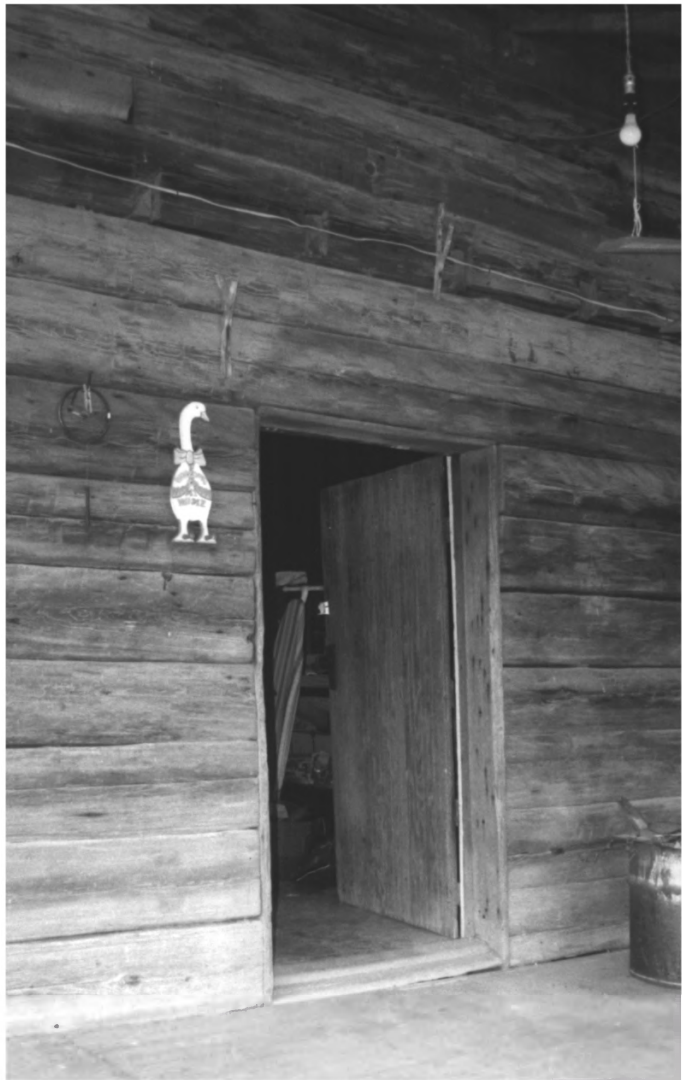

Thomas House
Red River Parish, LA

Donna Fricker

Oct 2001

LA SHPD

Photo 1 of 7

SE

Thomas House
Red River Parish, LA
Donna Fricker
Oct 2001
LA SHPO
Photo 2 of 7
SW

Thomas House
Red River Parish, LA
Donna Fricker
Oct 2001
LA SHPO
Photo 3 of 7
East

Thomas House
Red River Parish, LA
Donna Fricker
Oct 2001
LA SHPD
Photo 4 of 7
East

Thomas House
Red River Parish, LA

Donna Fricker

Oct 2001

LA SHPO

Photo 5 of 7

NE - log facade - showing ceiling joists
slotting into log wall

Thomas House

Red River Parish, LA

Donna Fricker

Oct 2001

LA SHPO

Photo 6 of 7 — addition in foreground
(as ~~the~~ seen from
front)

NE

Thomas House