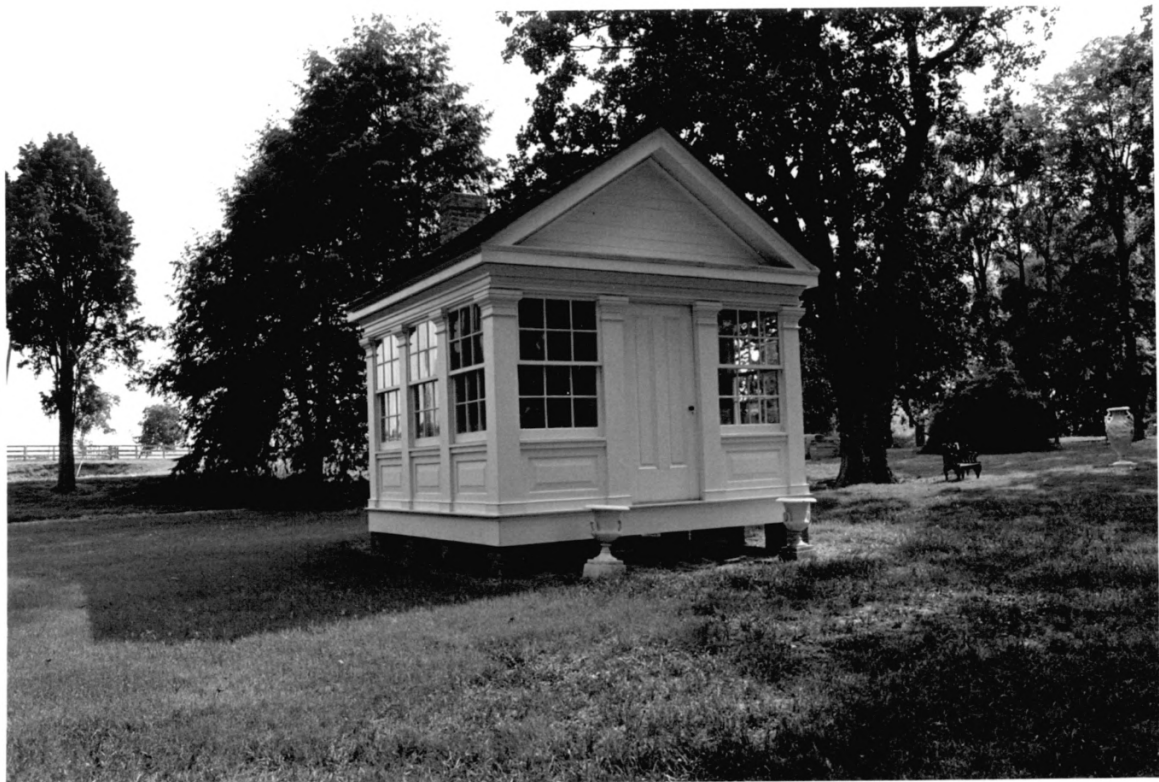

Ashwood Rural Historic District
Maury County Tennessee

4 of 90