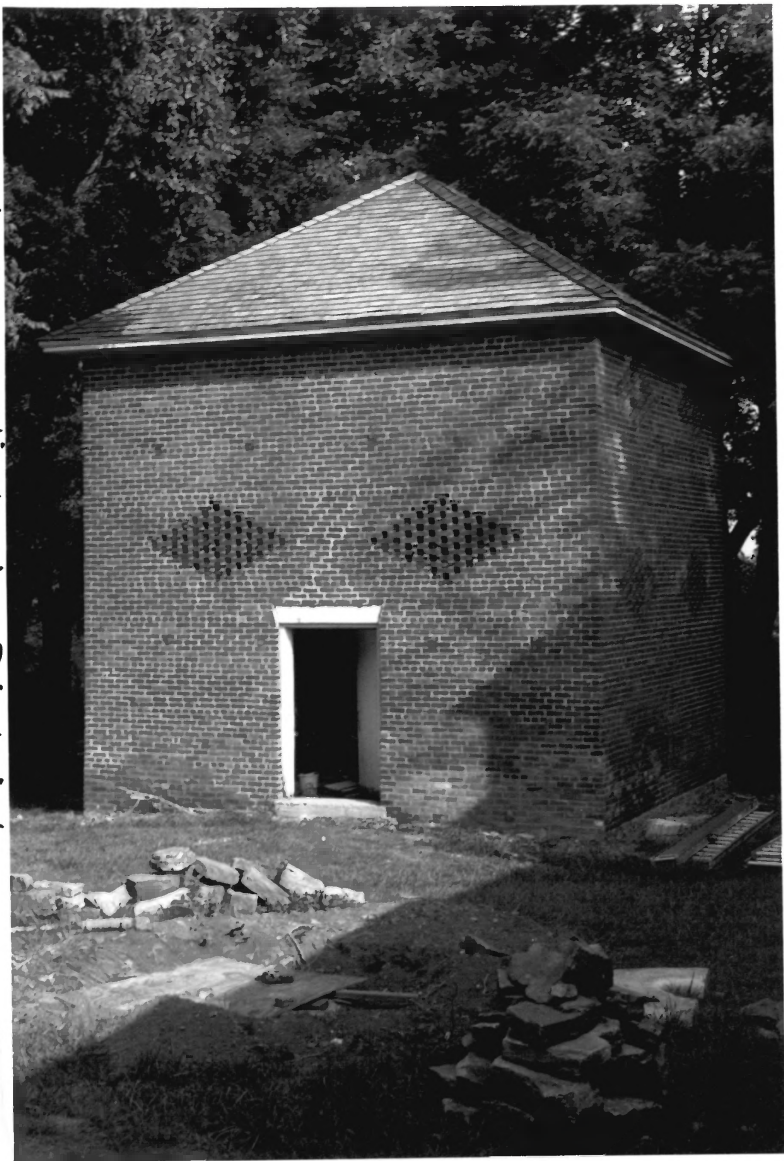

Ashwood Rural Historic District
Maury County Tennessee

#44 of 90