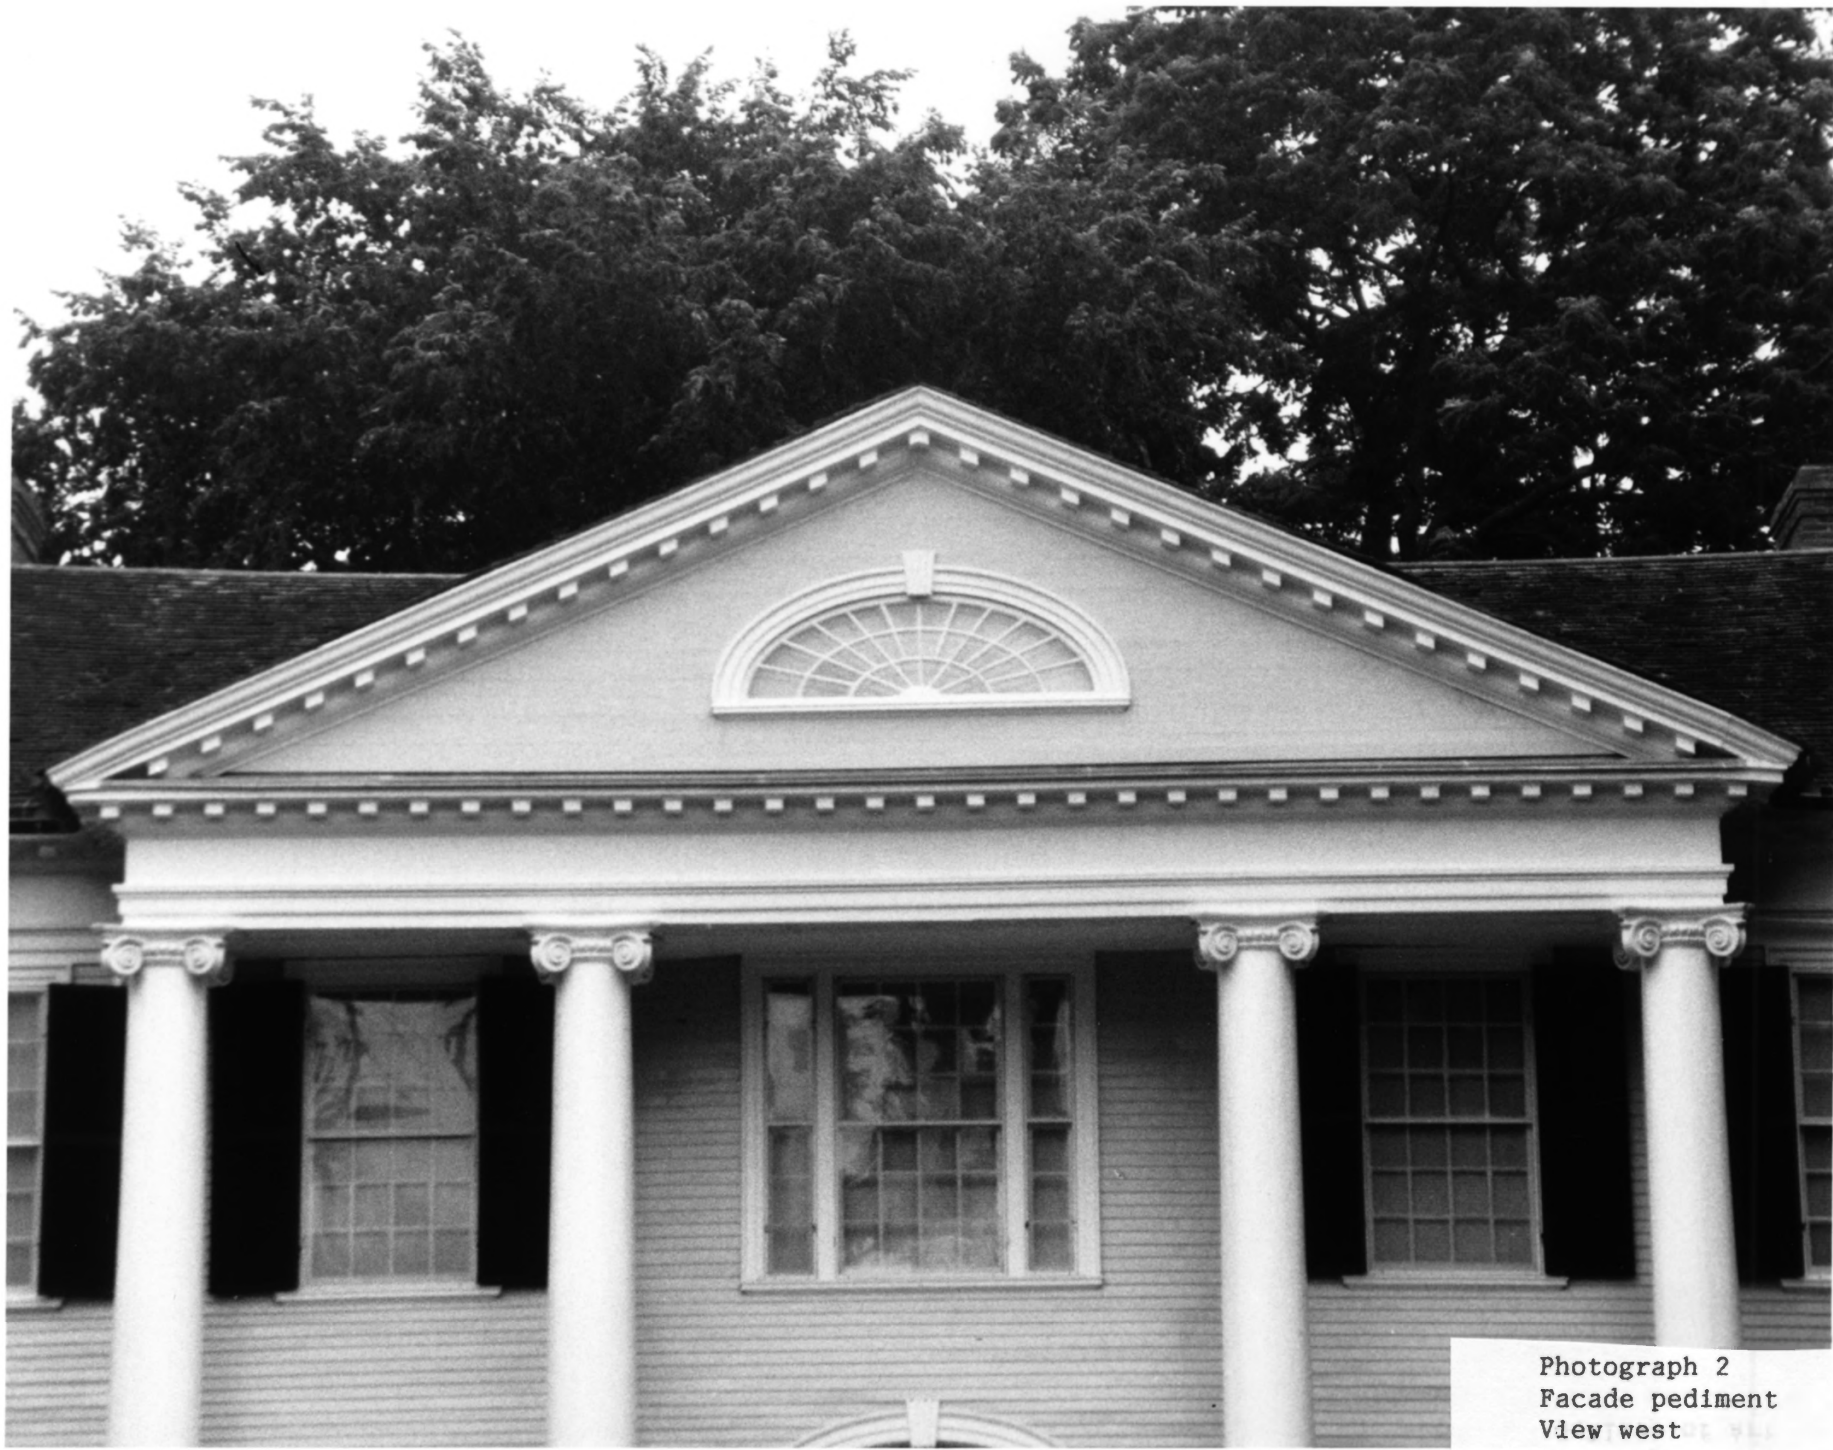

**Griswold House
Old Lyme, CT
Facade from West
Photo: Dave Ransome, 1992**

Photograph 2
Facade pediment
View west

Photograph 3
North elevation
View southwest

**Griswold House
Old Lyme, CT
North Elevation
Photo: Dave Ransome, 1992**

Photograph 5
Facade and south
elevation
View northwest

Photograph 6
South elevation
View northeast

Griswold House
Old Lyme, CT
Front Hall
Photo: Dave Ransome, 1992

Photograph 8
Front hall
Ceiling medallion