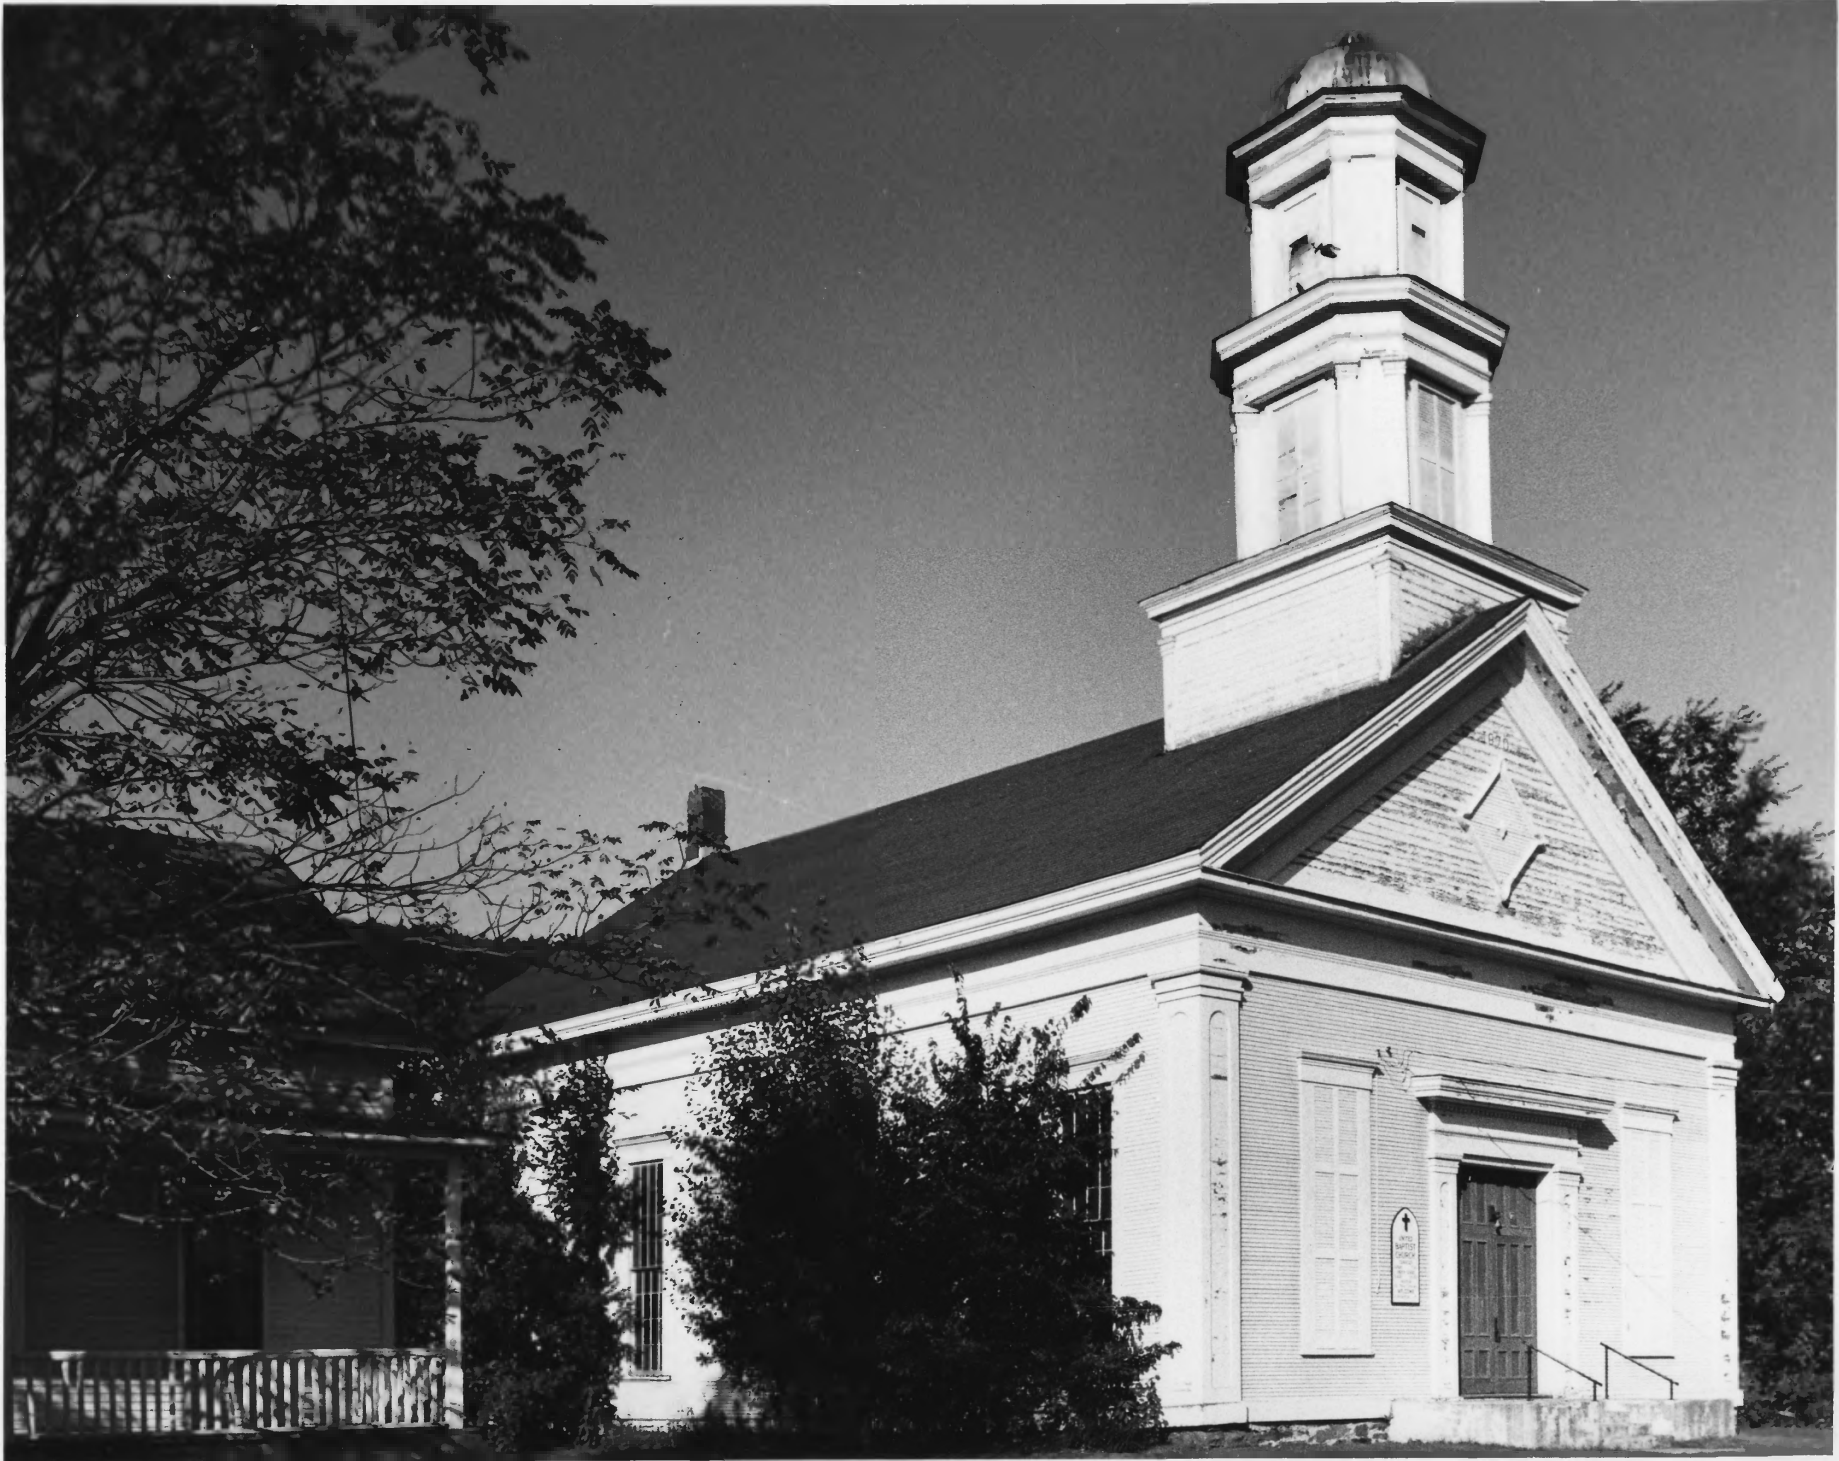

1870

↑
UNITED
BAPTIST
CHURCH
WELLS
ROAD
WELLS
WISCONSIN

HUNTINGTON LOWER VILLAGE CHURCH

Huntington, Vermont

Credit: Emily Wadhams

Negative filed at Vermont Division
for Historic Preservation

Description: View of East elevation,
looking Southwest

Photograph 1

HUNTINGTON LOWER VILLAGE CHURCH

Huntington, Vermont

Credit: Emily Wadhams

Description: South and East

Elevations; View looking Northwest

Photograph 2

HUNTINGTON LOWER VILLAGE CHURCH

Huntington, Vermont

Credit: Emily Wadhams

Description: South and West

Elevations; View looking Northeast

Photograph3