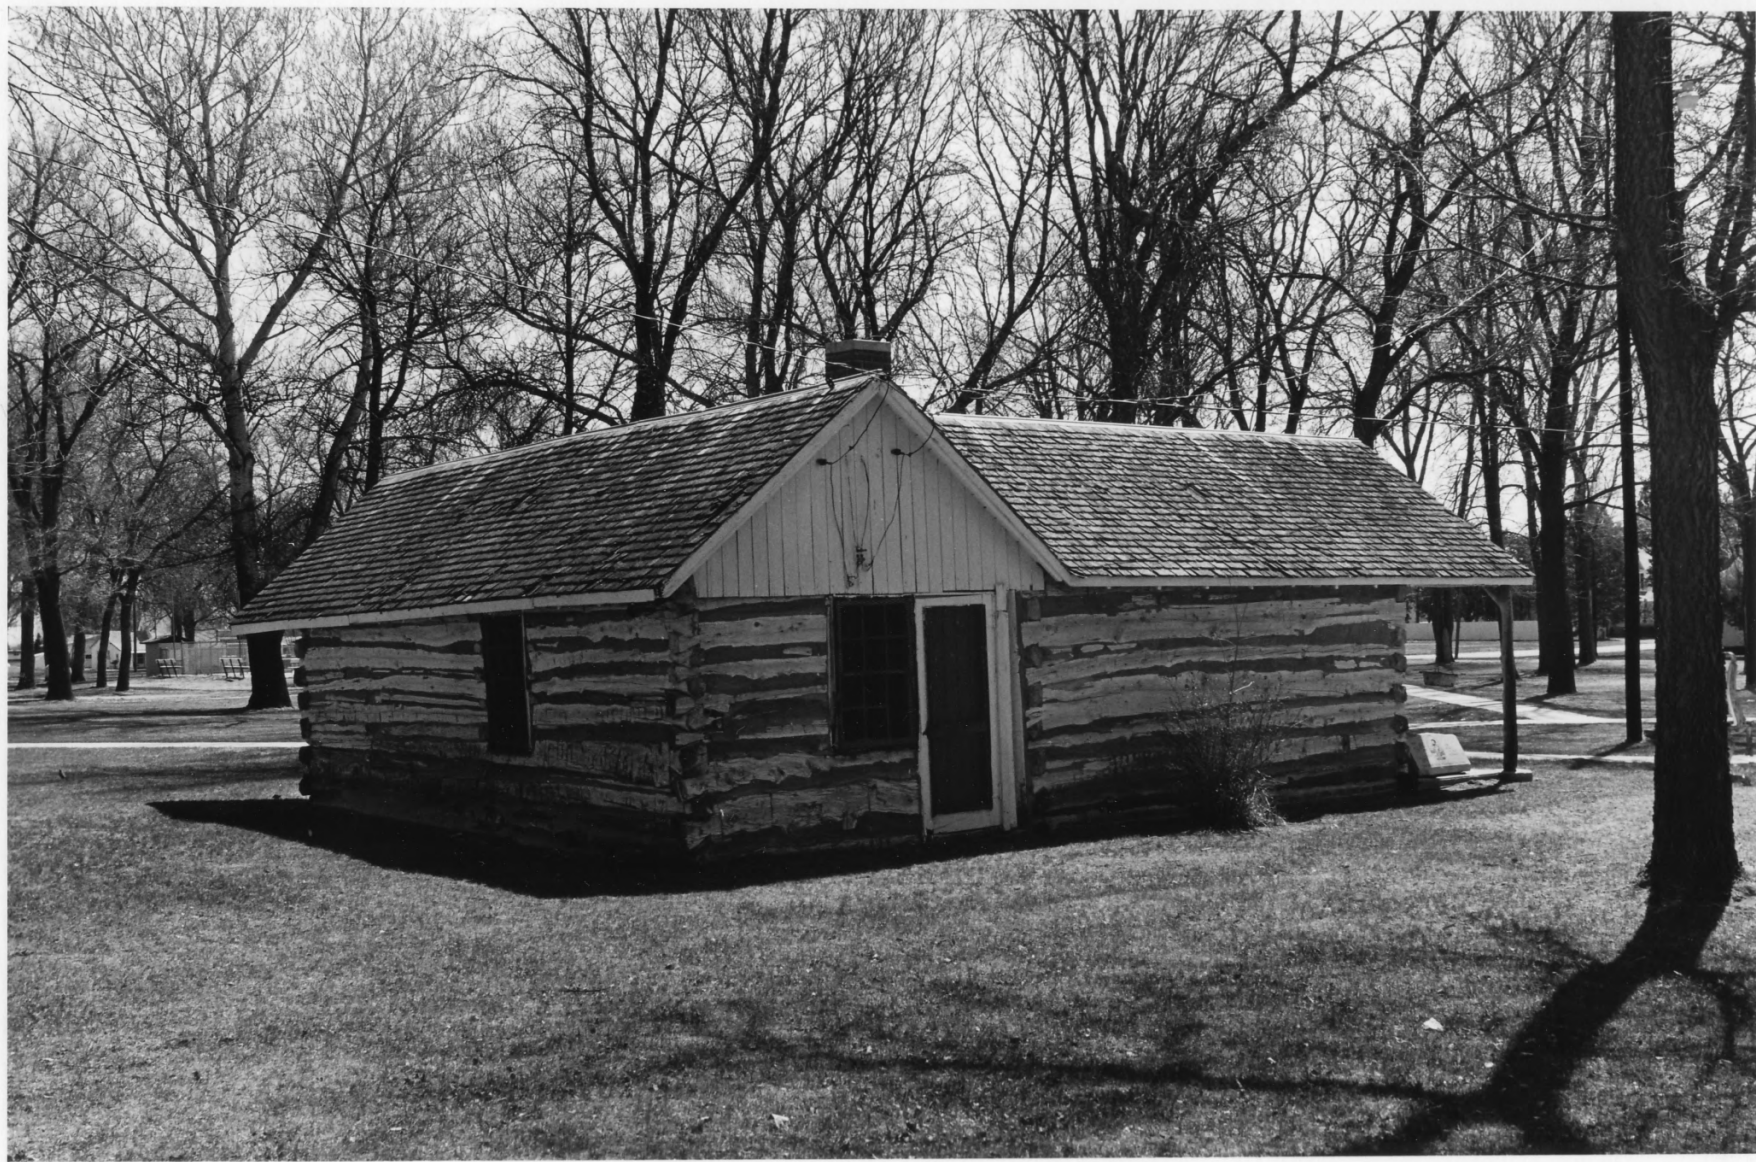

FIRST CUSTER COUNTY COURTHOUSE (NEHBS C406-8)

Callaway, Custer County, NE

Photo by BTB Long, FOUR MILE RESEARCH
April 1989

(NHS# 8904/14:6)

Looking NW, showing S & E facades,
historical plaque

Photo # 1 of 3

9:11/1989

FIRST CUSTER COUNTY COURTHOUSE (NEHBS CU06-8)

14 0 17

Callaway, Custer Co, NE

Photo by BTB Long, FOUR MILE RESEARCH

8904/14:17

April 1989

(NSHS 8904/14:17)

Looking NE, showing Morgan Park,
entry gates, courthouse in background

Photo #2 of 3

FIRST CUSTER COUNTY COURTHOUSE (NEHBS CU06-8)

Callaway, Custer Co, NE

Photo by BJB Long, FOUR MILE RESEARCH

April 1989

(NSHS 8904/14:13)